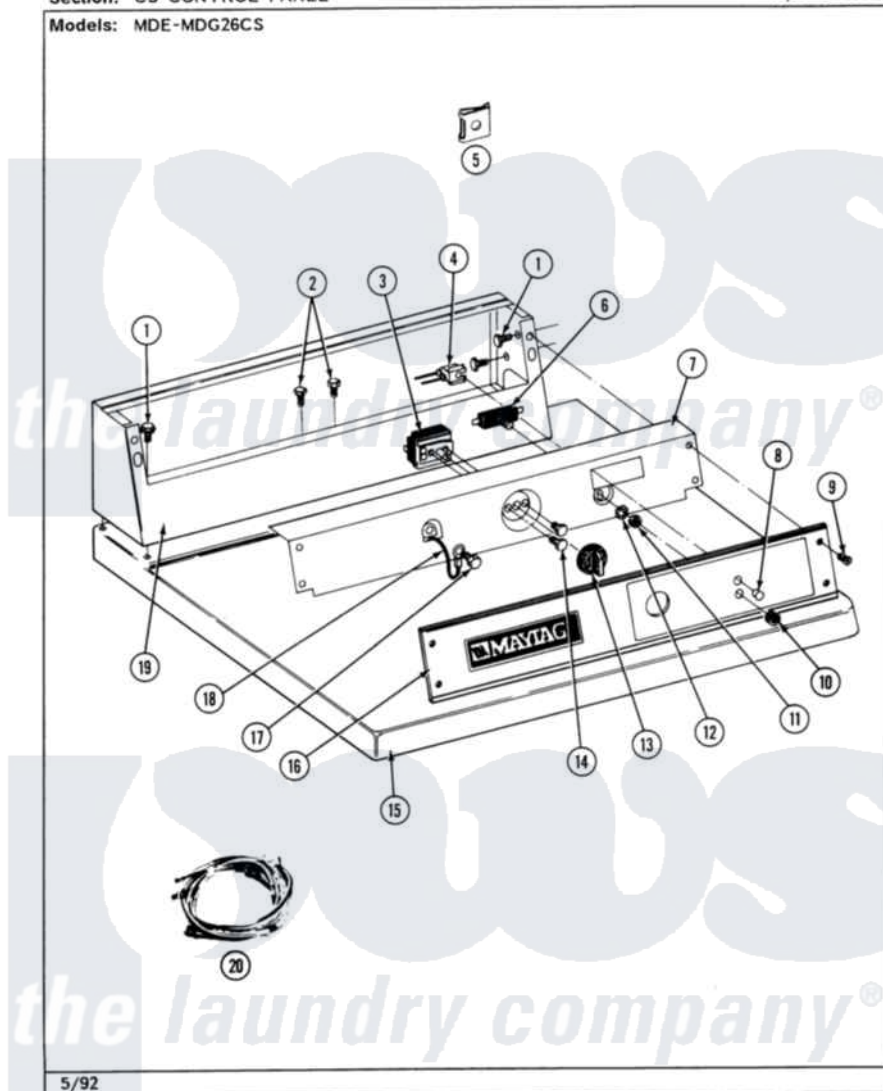

# Maytag MDG26CSAGG 03 - CS CONTROL PANEL

Section: CS CONTROL PANEL

P/N 16000340

Models: MDE-MDG26CS

5/92

6

Maytag [Residential Maytag MDG26CSAGG Dryer Parts](#) Parts Diagram 03 - CS CONTROL PANEL

[Click on the part number to view part](#)

Item	Original Part Number	Replaced By	Status	Part Description
001	212276	<a href="#">W10116760</a>		Screw
002	Y314322	<a href="#">211251</a>		Screw, Transformer
003	307237	<a href="#">W10327105</a>		Switch, Cycle Selection
004	NLA		Not Available	INDICATOR LAMP
005	<a href="#">215003</a>			Fastener, Panel And Bracket
006	306940	<a href="#">W10149462</a>		Switch, Push-To-Start
007	314912		Not Available	BRACKET, CONTROL PANEL (WHT)
"	NLA		Not Available	(ALM)
008	<a href="#">215564</a>			Lens, Indicator Light
009	<a href="#">212277</a>			Screw, No.8 X 1/2 Inch
010	<a href="#">Y312702</a>			Knurled Nut, Start Switch
011	Y312706	<a href="#">422617</a>		Nut
012	<a href="#">312751</a>			Lockwasher, Start Switch
013	<a href="#">306938</a>			Knob, Selector Switch
014	Y313588	<a href="#">488234</a>		Screw 8-32 X 1/4
015	307105		Not Available	COVER, TOP ASSY. (WHT)

"	NLA	Not Available	(ALM)
016	NLA	Not Available	CONTROL PANEL
017	<a href="#">211252</a>		Screw, Ground Wire
018	<a href="#">205810</a>		Wire, Ground
019	NLA	Not Available	CONTROL COVER (WHT)
020	NLA	Not Available	WIRE HARNESS (DG26CM)