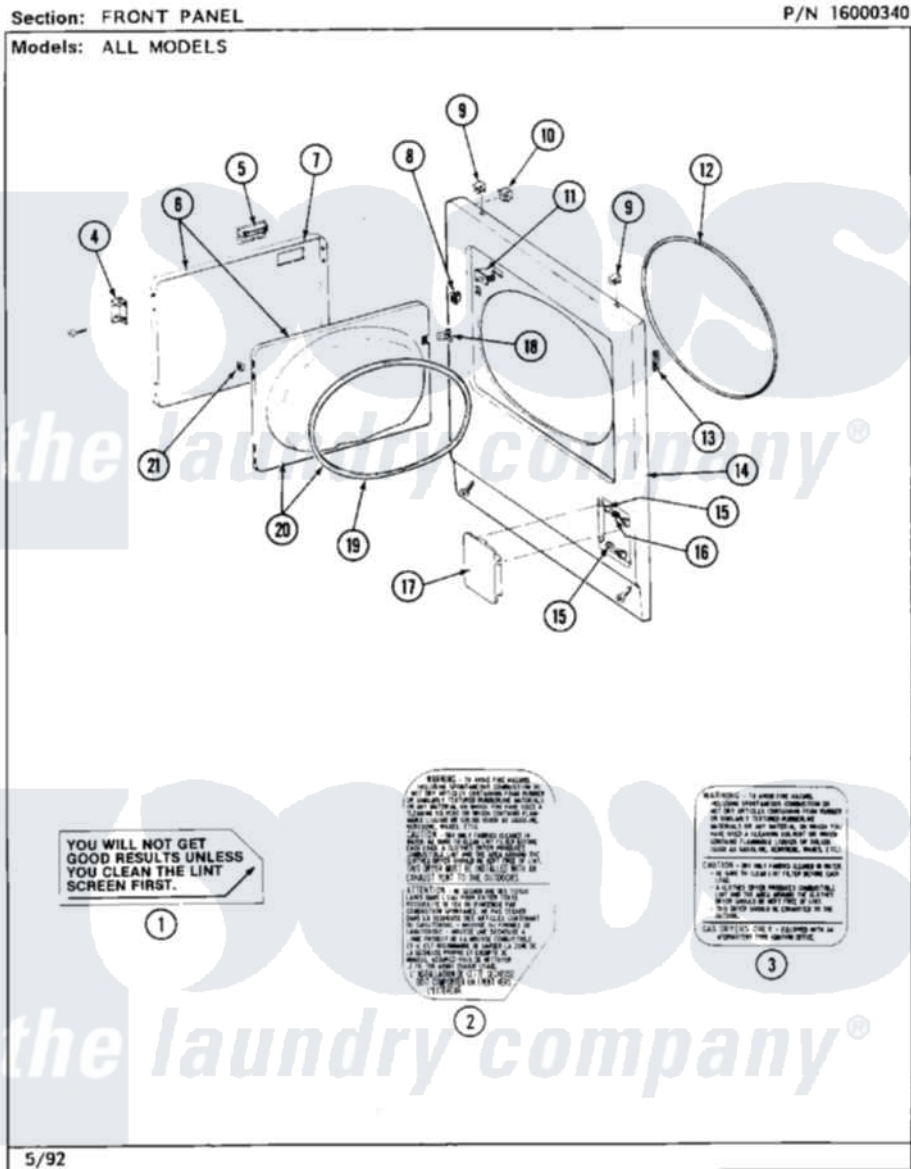

Maytag MDG26CSAGG 05 - FRONT PANEL

24

Maytag Residential Maytag MDG26CSAGG Dryer Parts Parts Diagram 05 - FRONT PANEL
Click on the part number to view part

Item	Original Part Number	Replaced By	Status	Part Description
001	Y313340			LABEL, LINT SCREEN INSTRUCTION
002	314941		Not Available	LABEL, INSTRUCTION
003	314942			INSTRUCTION LABEL
"	NLA		Not Available	INSTRUCTION LABEL
004	307099	33001230		Hinge, Door
"	Y314062			Screw, Door Hinge And Panel
005	312960	489355		Screw, 8 X 1/2
"	314946			Handle White
"	314972			Handle Door ALM
"	NLA		Not Available	(H. WHEAT)
006	NLA		Not Available	(ALM)
"	Y307111		Not Available	DOOR ASSY. COMPLETE (WHT)
007	314966			Panel, Outer
"	NLA		Not Available	(ALM)
008	306436			Door Latch Kit--W

009	212982	22001650	Fastener, Spring
010	Y310376		Clip, Door Switch Harness
011	Y305753	W10169313	Switch-Dor
012	314937		Seal, Front Panel
013	Y313907		Fastener, Twin
014	204439		Screw And Fstner Assembly
"	307998L		Front Panel----NA
"	NLA	Not Available	FRONT PANEL ASSY. (WHT)
015	212949	22001866	Screw, Relay
"	NLA	Not Available	BUSHING, ACCESS STUD
016	312369		Sleeve, Access Panel Stud Part Not Used
017	NLA	Not Available	ACCESS DOOR (WHT)
018	314936	33001305	Strike, Door
"	314944	33001305	Strike, Door
019	314935	33001192	Seal, Door
020	307098	Not Available	DOOR, INNER (W/SEAL)
021	Y313910		Clip, Door Liner To Outer Panel