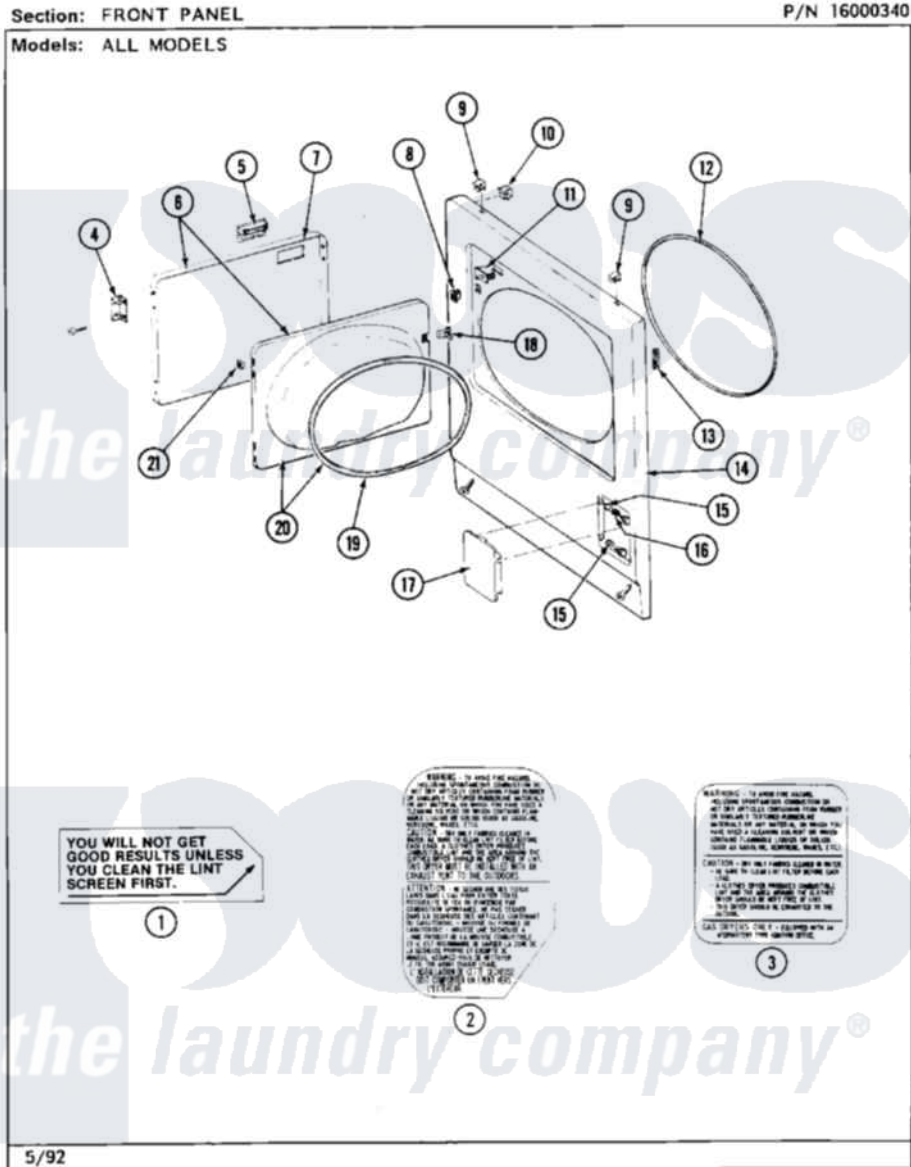

# Maytag MDG26CSAGL 05 - FRONT PANEL

24

Maytag [Residential Maytag MDG26CSAGL Dryer Parts](#) Parts Diagram 05 - FRONT PANEL  
Click on the part number to view part

Item	Original Part Number	Replaced By	Status	Part Description
001	Y313340			LABEL, LINT SCREEN INSTRUCTION
002	314941		Not Available	LABEL, INSTRUCTION
003	314942			INSTRUCTION LABEL
"	NLA		Not Available	INSTRUCTION LABEL
004	307099	<a href="#">33001230</a>		Hinge, Door
"	<a href="#">Y314062</a>			Screw, Door Hinge And Panel
005	312960	<a href="#">489355</a>		Screw, 8 X 1/2
"	<a href="#">314946</a>			Handle White
"	<a href="#">314972</a>			Handle Door ALM
"	NLA		Not Available	(H. WHEAT)
006	NLA		Not Available	(ALM)
"	Y307111		Not Available	DOOR ASSY. COMPLETE (WHT)
007	<a href="#">314966</a>			Panel, Outer
"	NLA		Not Available	(ALM)
008	<a href="#">306436</a>			Door Latch Kit--W

009	212982	<a href="#">22001650</a>	Fastener, Spring
010	<a href="#">Y310376</a>		Clip, Door Switch Harness
011	Y305753	<a href="#">W10169313</a>	Switch-Dor
012	<a href="#">314937</a>		Seal, Front Panel
013	<a href="#">Y313907</a>		Fastener, Twin
014	<a href="#">204439</a>		Screw And Fstner Assembly
"	<a href="#">307998L</a>		Front Panel----NA
"	NLA	Not Available	FRONT PANEL ASSY. (WHT)
015	212949	<a href="#">22001866</a>	Screw, Relay
"	NLA	Not Available	BUSHING, ACCESS STUD
016	<a href="#">312369</a>		Sleeve, Access Panel Stud Part Not Used
017	NLA	Not Available	ACCESS DOOR (WHT)
018	314936	<a href="#">33001305</a>	Strike, Door
"	314944	<a href="#">33001305</a>	Strike, Door
019	314935	<a href="#">33001192</a>	Seal, Door
020	307098	Not Available	DOOR, INNER (W/SEAL)
021	<a href="#">Y313910</a>		Clip, Door Liner To Outer Panel