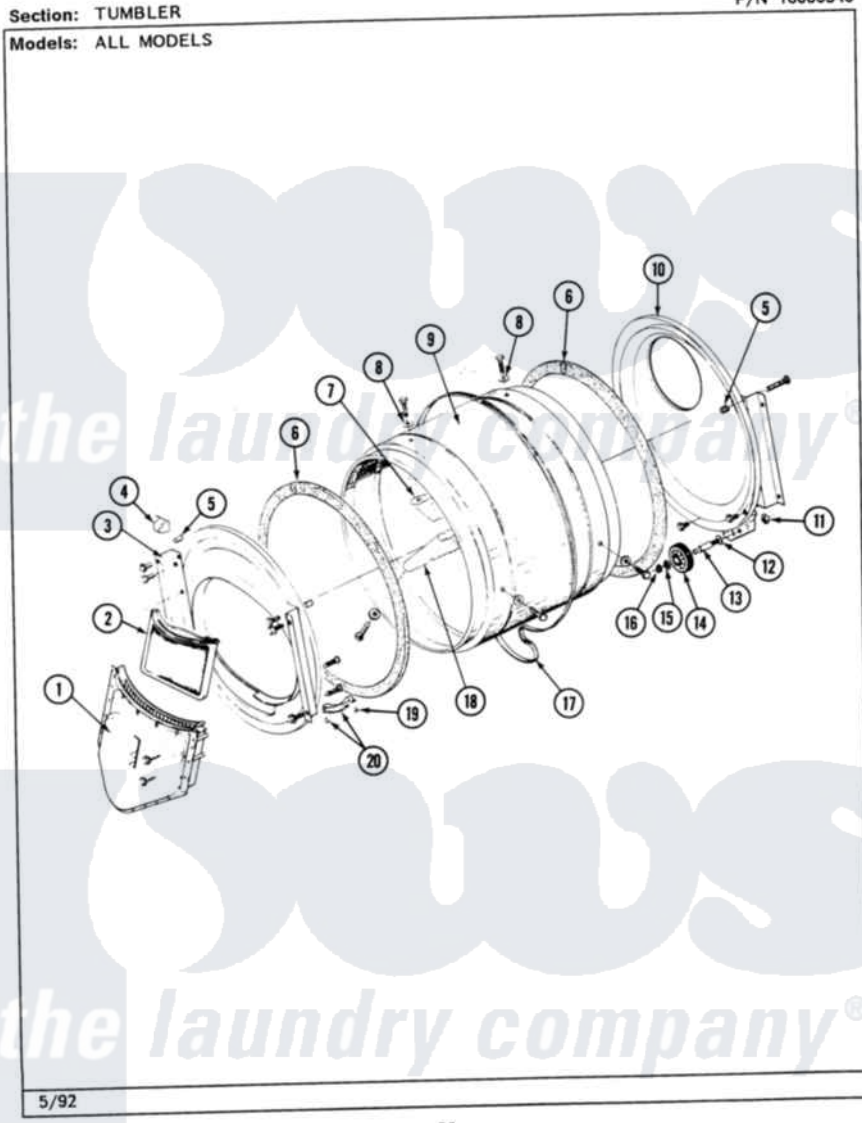

Maytag MDG26CSAGL 06 - TUMBLER

P/N 16000340

26

Maytag [Residential Maytag MDG26CSAGL Dryer Parts](#) Parts Diagram 06 - TUMBLER
Click on the part number to view part

Item	Original Part Number	Replaced By	Status	Part Description
001	Y307112	33001016		Outlet Duct Assembly
"	Y314110	33002917		Screw, No.10-16
002	307108	33002970		Lint Filte
003	307109	33001179		Front, Tumbler
"	Y313561			Screw---NA
"	NLA		Not Available	SCREW
"	Y310632	1163839		Screw
004	Y310376			Clip, Door Switch Harness
005	NLA		Not Available	COVER, THREAD
006	314820			Seal, Tumbler
007	314803	33001012		Baffle
"	Y310759			Screw, Tumbler Baffles
008	314158			Washer, Baffle To Tumbler
009	306663		Not Available	TUMBLER W/BAFFLES
"	314802		Not Available	TUMBLER W/OUT BAFFLES
010	211294	90767		Screw, 8A X 3/8 HeX Washer Head Tapping

"	Y307114	33001178	Back, Tumbler
"	Y308544	33001178	Back, Tumbler
011	312538	33001443	Nut, Hex
012	Y313347	312535	Washer, Vault Mounting Brk.
013	Y312948	6-3129480	Shaft- Tumbler
014	Y303373	12001541	Drum Roller/Washer Assembly--W
015	312535		Washer, Vault Mounting Brk.
016	410233	9703438	Ring-Retrn
017	Y312959		Poly "V" Belt For Tumbler
018	314804	33001004	Baffle, Tall
"	Y310759		Screw, Tumbler Baffles
019	210720		Rivet, Bearing To Tumbler Fmt
020	306508		Tumbler Bearing Kit ---W