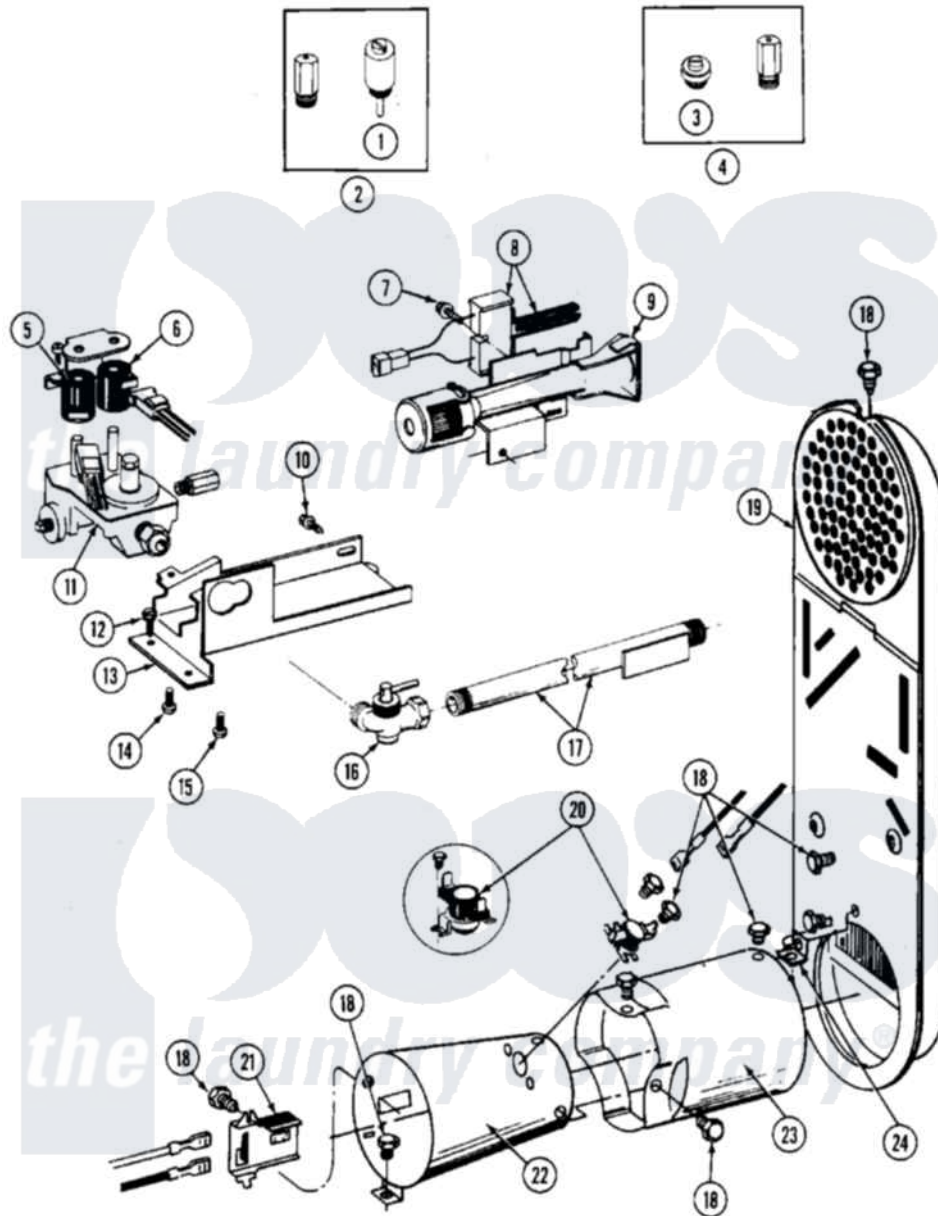

Maytag MDG26CSAGL 07 - GAS VALVE

Maytag [Residential Maytag MDG26CSAGL Dryer Parts](#) Parts Diagram 07 - GAS VALVE
 Click on the part number to view part

Item	Original Part Number	Replaced By	Status	Part Description
001	306184		Not Available	PLUG, BLOCKING (LPG REGULATOR)
002	Y306195	MAL9000AXX		LP Gas Con
003	314602	694424		Leak, Limiter
004	BLANK		Not Available	PART NOT AVAILABLE
005	Y307931			Coil, Holding And Booster
006	307930			Coil, Secondary
007	304971			Screw Note: Screw, Igniter
008	304970	4391996		Ignitor
009	304974	33002793		Burner Assembly
010	Y310632	1163839		Screw
011	307927			Valve, Gas
012	Y313561			Screw---NA
013	314566			Gas Control Bracket
014	314082	90767		Screw, 8A X 3/8 HeX Washer Head Tapping
015	Y313559			Screw

016	Y303349		Angle Shut-Off, Gas Valve
017	Y303383	33001735	Pipe And Bracket Assembly Series 18 Not Needed Use Vavle
018	211294	90767	Screw, 8A X 3/8 HeX Washer Head Tapping
019	307119		Duct, Inlet Assembly
"	Y308504	Not Available	INLET DUCT ASSEMBLY
020	305169		Thermostat, Hi-Limit Gas
021	Y303377	338906	Radiant, Sensor
022	Y303368		Cone, Combustion
"	Y308548		Combustion Cone Assembly
023	Y303841		Cone, Extension
024	Y312890		Retainer, Heater Chamber