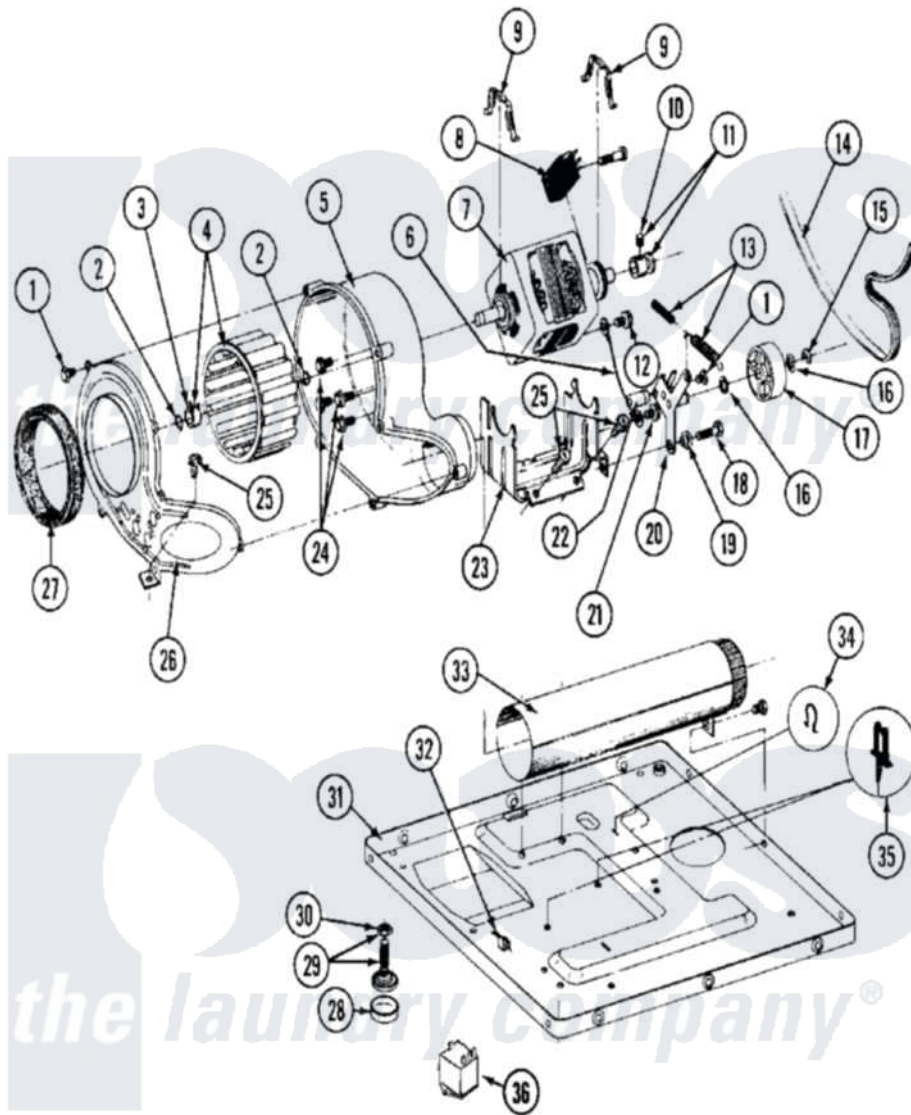

# Maytag MDG26CSAGL 08 - MOTOR DRIVE, BLOWER & BASE FRAME

Maytag Residential Maytag MDG26CSAGL Dryer Parts Parts Diagram 08 - MOTOR DRIVE, BLOWER & BASE FRAME  
 Click on the part number to view part

Item	Original Part Number	Replaced By	Status	Part Description
001	Y312961	<a href="#">W10116751</a>		Screw
002	410233	<a href="#">9703438</a>		Ring-Retrnr
003	<a href="#">312967</a>			Clamp, Blower Housing
004	<a href="#">Y303836</a>			Blower Wheel Assembly And Clamp
005	<a href="#">Y312893</a>			Housing, Blower
006	<a href="#">901220</a>			Ground Wire
007	Y304656		Not Available	MOTOR (240V 50HZ)
008	306207		Not Available	(PROD. No.303358-8 & No.303358-9)
"	NLA		Not Available	PART NOT USED
"	Y303877		Not Available	SWITCH, MOTOR EXTERNAL START No.303358-2, No.303358-4, 303358-7
"	<a href="#">Y303879</a>			Switch, Motor External Start
009	<a href="#">Y015825</a>			Clip, Motor To Motor Support
010	<a href="#">Y053241</a>			Set Screw, Motor Pulley
011	<a href="#">305186</a>			Pulley, Motor