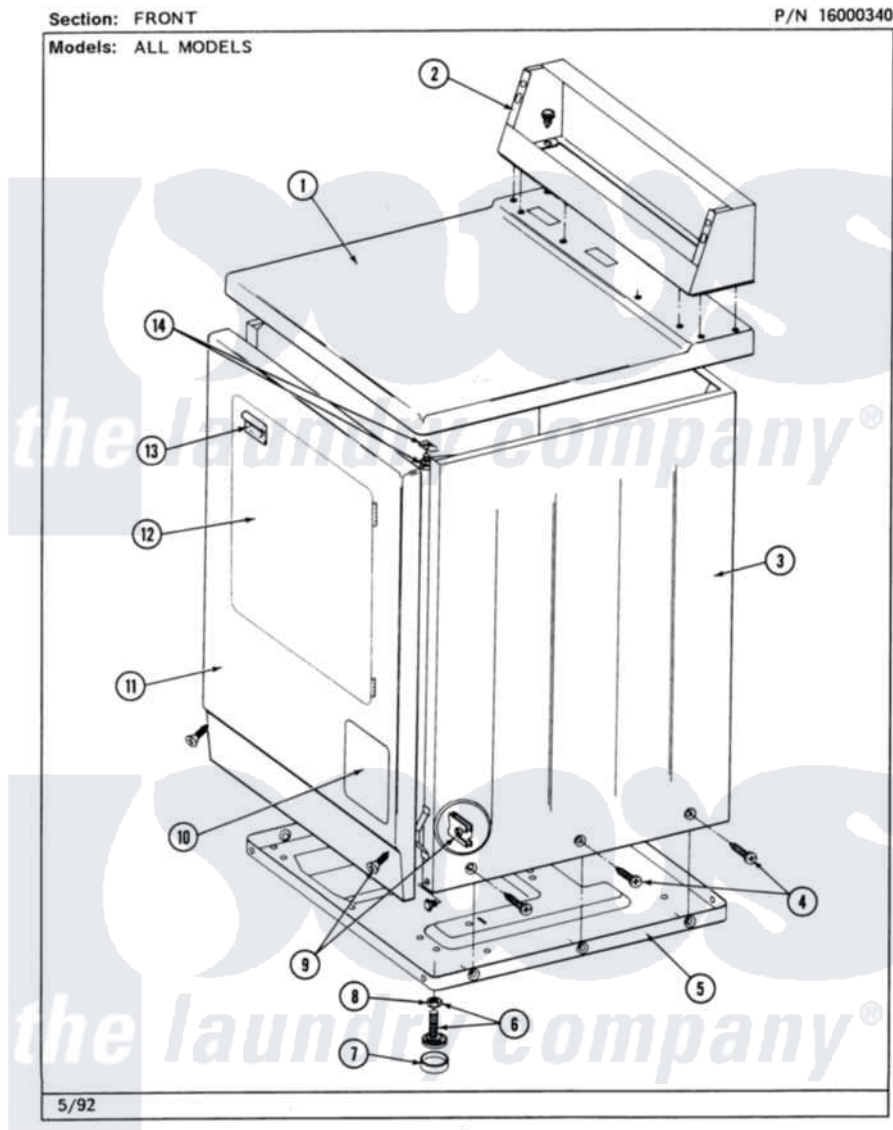

Maytag MDG26CSAGW 01 - FRONT

2

Maytag [Residential Maytag MDG26CSAGW Dryer Parts](#) Parts Diagram 01 - FRONT
Click on the part number to view part

Item	Original Part Number	Replaced By	Status	Part Description
001	307104			Top Cover Assembly
"	NLA		Not Available	(ALM)
002	212276	W10116760		Screw
"	NLA		Not Available	CONTROL COVER (WHT)
003	NLA		Not Available	CABINET (WHT)
"	Y310632	1163839		Screw
004	213007			Xfor Cabinet See Cabinet, Back
005	Y303361		Not Available	BASE ASSY. (UPPER & LOWER)
006	Y305086			Adjustable Leg And Nut
007	Y314137			Foot, Rubber
008	Y052740	62739		Nut, Lock
009	204439			Screw And Fstner Assembly
010	NLA		Not Available	ACCESS DOOR (WHT)
011	307998L			Front Panel----NA
"	NLA		Not Available	FRONT PANEL (WHT)

012	308061	Not Available	DOOR ASSY. COMPLETE (WHT)
"	NLA	Not Available	(ALM)
013	314946		Handle White
"	314972		Handle Door ALM
"	NLA	Not Available	(H. WHEAT)
014	204445		Screw And Fastener Assembly