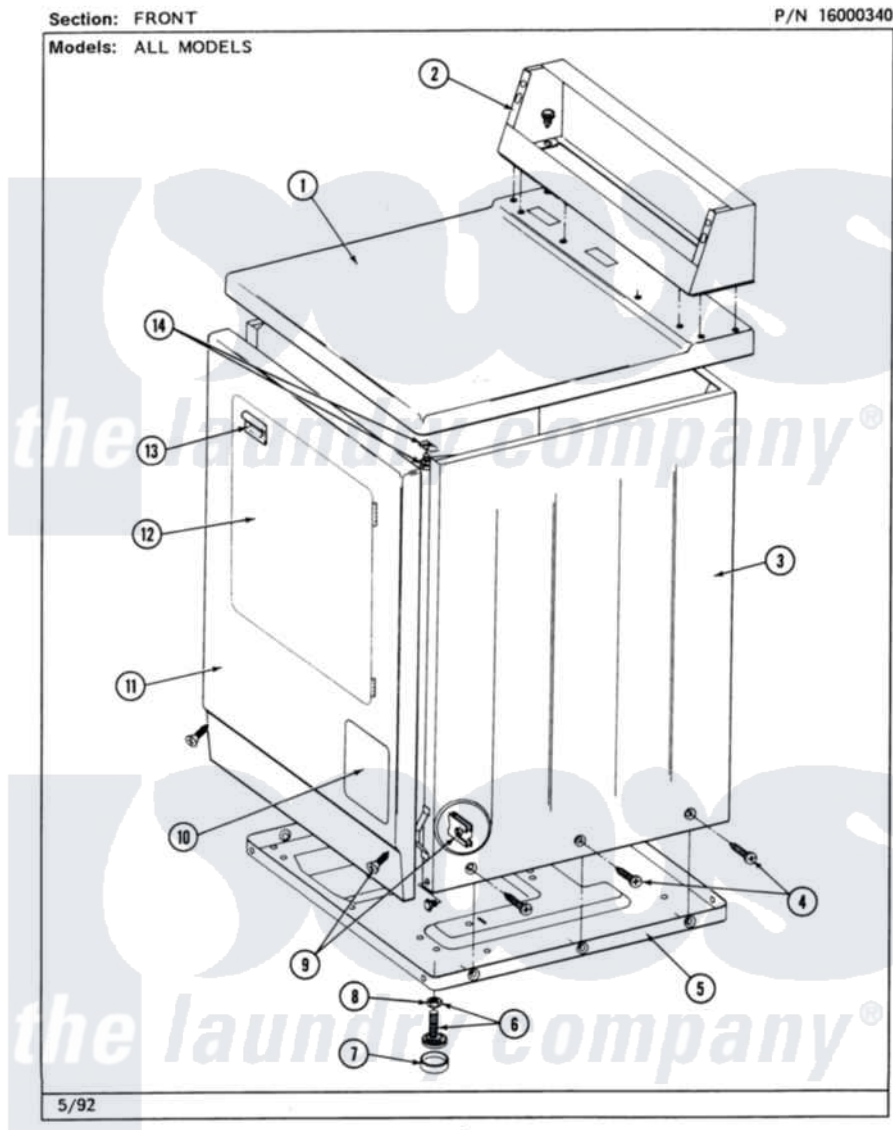

Maytag MDG26CTAAG 01 - FRONT

2

Maytag [Residential Maytag MDG26CTAAG Dryer Parts](#) Parts Diagram 01 - FRONT
Click on the part number to view part

Item	Original Part Number	Replaced By	Status	Part Description
001	307104			Top Cover Assembly
"	NLA		Not Available	(ALM)
002	212276	W10116760		Screw
"	NLA		Not Available	CONTROL COVER (WHT)
003	NLA		Not Available	CABINET (WHT)
"	Y310632	1163839		Screw
004	213007			Xfor Cabinet See Cabinet, Back
005	Y303361		Not Available	BASE ASSY. (UPPER & LOWER)
006	Y305086			Adjustable Leg And Nut
007	Y314137			Foot, Rubber
008	Y052740	62739		Nut, Lock
009	204439			Screw And Fstner Assembly
010	NLA		Not Available	ACCESS DOOR (WHT)
011	307998L			Front Panel----NA
"	NLA		Not Available	FRONT PANEL ASSY. (WHT)

012	308061	Not Available	DOOR ASSY. COMPLETE (WHT)
"	NLA	Not Available	(ALM)
013	314946		Handle White
"	314972		Handle Door ALM
"	NLA	Not Available	(H. WHEAT)
014	204445		Screw And Fastener Assembly