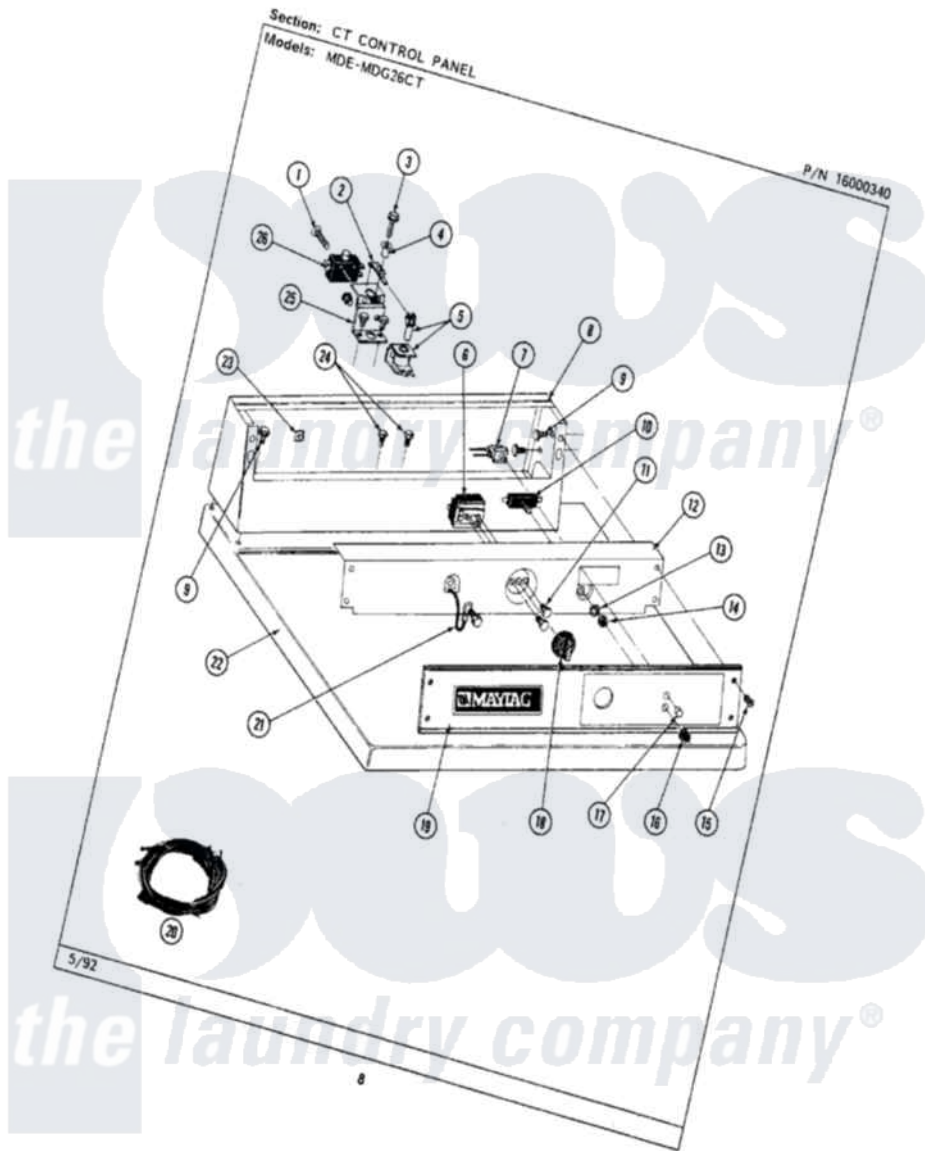

Maytag MDG26CTAAG 03 - CT CONTROL PANEL

Maytag [Residential Maytag MDG26CTAAG Dryer Parts](#) Parts Diagram 03 - CT CONTROL PANEL
 Click on the part number to view part

Item	Original Part Number	Replaced By	Status	Part Description
001	212950	M0227520		Screw-Tc No.6-32 X 13/16", Preform SwiTch
002	NLA		Not Available	SPRING LEVER, RELAY
003	212949	22001866		Screw, Relay
004	NLA		Not Available	SPACER, ADVANCE RELAY
005	212951			Screw, No.6-32 X 1/4 Inch
"	305393			Solenoid For Relay Assembly
006	307237	W10327105		Switch, Cycle Selection
007	NLA		Not Available	PILOT LIGHT
008	NLA		Not Available	CONTROL COVER (WHT)
009	212276	W10116760		Screw
010	306941	W10149462		Switch, Push-To-Start
011	Y313588	488234		Screw 8-32 X 1/4
012	314912		Not Available	BRACKET, CONTROL PANEL (WHT)
"	NLA		Not Available	(ALM)
013	312751			Lockwasher, Start Switch

014	Y312706	422617	Nut
015	212277		Screw, No.8 X 1/2 Inch
016	Y312702		Knurled Nut, Start Switch
017	215564		Lens, Indicator Light
018	306938		Knob, Selector Switch
019	NLA	Not Available	CONTROL PANEL
020	NLA	Not Available	WIRE HARNESS
021	205810		Wire, Ground
"	211252		Screw, Ground Wire
022	307105	Not Available	COVER, TOP ASSY. (WHT)
"	NLA	Not Available	(ALM)
023	215003		Fastener, Panel And Bracket
024	211294	90767	Screw, 8A X 3/8 HeX Washer Head Tapping
"	Y314322	211251	Screw, Transformer
025	211294	90767	Screw, 8A X 3/8 HeX Washer Head Tapping
"	NLA	Not Available	RELAY BRACKET
026	Y303787	Not Available	SWITCH FOR RELAY