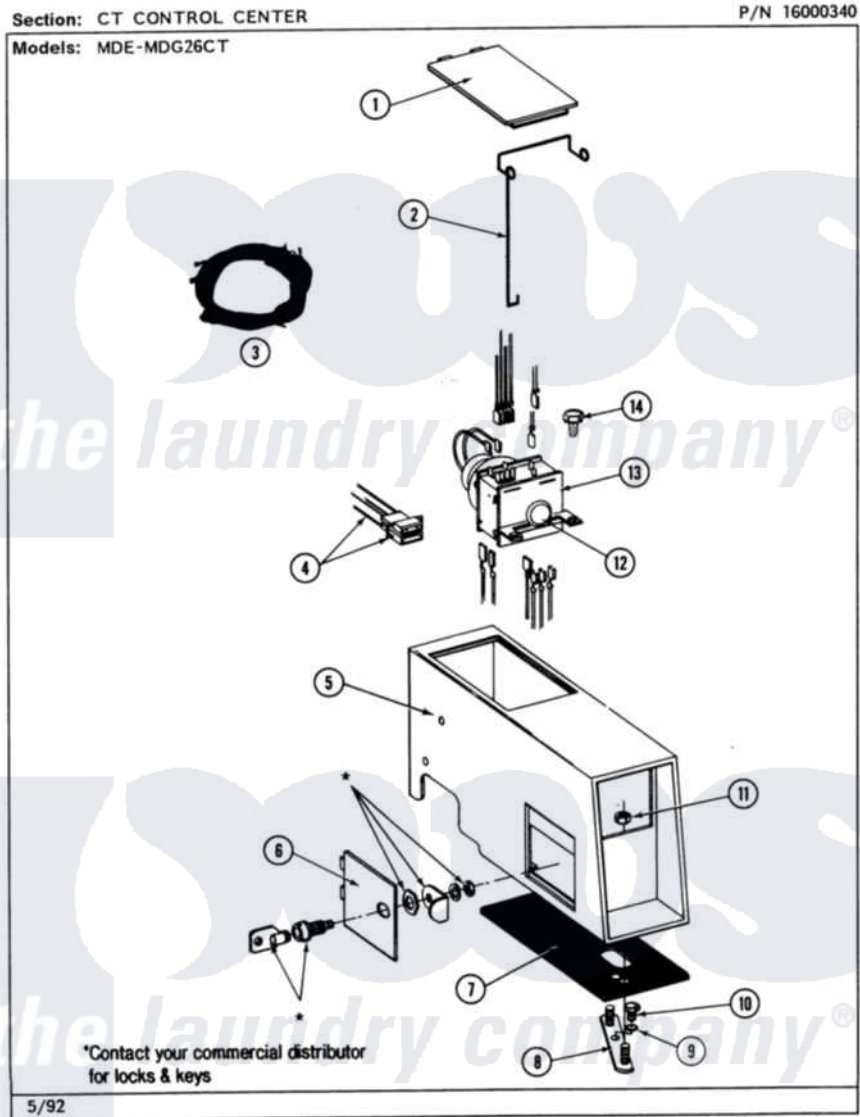

Maytag MDG26CTAAG 04 - CT CONTROL CENTER

Maytag [Residential Maytag MDG26CTAAG Dryer Parts](#) Parts Diagram 04 - CT CONTROL CENTER
Click on the part number to view part

Item	Original Part Number	Replaced By	Status	Part Description
001	NLA		Not Available	ACCESS DOOR (WHT)
002	214878			Latch For Access Door
003	NLA		Not Available	WIRE HARNESS
004	NLA		Not Available	HARNESS, TICKET CONTROL
005	NLA		Not Available	OUTER CASE (WHT)
006	NLA		Not Available	ACCESS DOOR (WHT)
007	214660			Gasket, Control Center
008	NLA		Not Available	MTG. STRAP---NA
009	910309			Washer, Mounting Strap
010	211294	90767		Screw, 8A X 3/8 HeX Washer Head Tapping
011	Y052740	62739		Nut, Lock
012	213089			Knob For Timer
"	Y312300			Groov-Pin
013	305867		Not Available	(45 MINS. FOR 303799 & 307142)

"	305868	Not Available	No.303799 & 307141 (37 1/2 MINS)
"	NLA	Not Available	TIMER MOTOR
"	Y303801	Not Available	TIMER WITH KNOB AND PIN
014	212276	W10116760	Screw