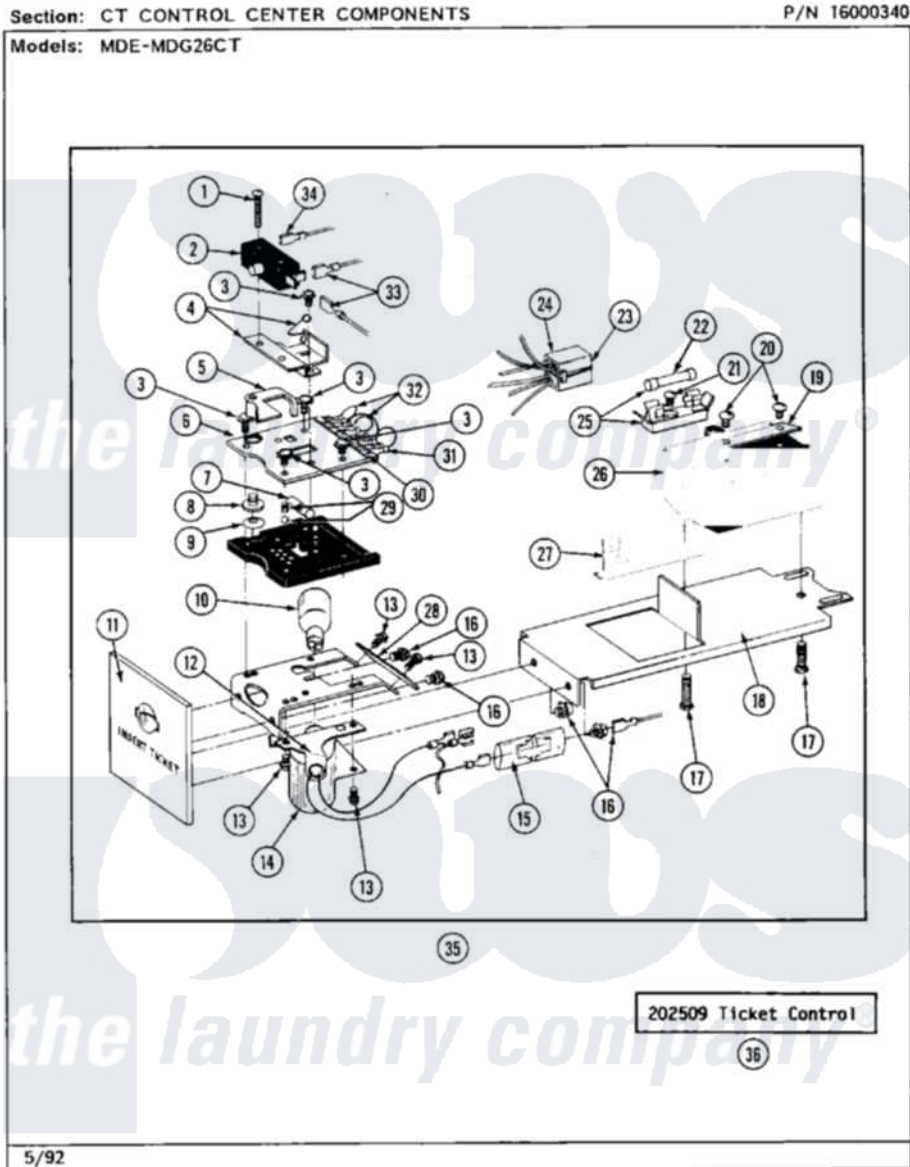

Maytag MDG26CTAAG 05 - CT CONTROL CENTER COMPONENTS

22

Maytag Residential Maytag MDG26CTAAG Dryer Parts Parts Diagram 05 - CT CONTROL CENTER COMPONENTS
 Click on the part number to view part

Item	Original Part Number	Replaced By	Status	Part Description
001	NLA		Not Available	SCREW
002	204882		Not Available	SWITCH FOR TICKET CONTROL
003	NLA		Not Available	SEMS SCREW (No.4-40 X 1/2 INC)
004	204881			Cam Plate Assembly
005	214218			Lever, Switch
006	212452			Board, Circuit
007	214275			Roller For Cam
008	214220			Adjustment Thumb Wheel
009	NLA		Not Available	SPRING WASHER
010	202479	A3167501		Lamp Oven, Int.
011	NLA		Not Available	FRONT PLATE, TICKET CONTROL
012	NLA		Not Available	LAMP SOCKET W/BRACKET
013	NLA		Not Available	SCREW, SHIELD TO CONTROL
014	212533			SHIELD FOR HEAT LAMP

015	Y201110		Not Available	CONNECTOR, WIRE (INDIC. LIGHT)
016	212519	488234		Screw 8-32 X 1/4
017	211294	90767		Screw, 8A X 3/8 HeX Washer Head Tapping
018	NLA		Not Available	BRACKET, TICKET ASSEMBLY
019	311612		Not Available	COVER, CIRCUIT BOARD TERMINALS
020	311613	Y311711		Screw, Fuse Block
021	NLA		Not Available	SCREW (No.6 X 1/4 INCH)
022	202713	22001555		Fuse
023	213074			Pin Receptacle For Plug
"	NLA		Not Available	PIN, PLUG
024	NLA		Not Available	HARNESS, TICKET CONTROL
025	NLA		Not Available	FUSE BLOCK W/FUSE
026	202477	22003292		Control As
027	NLA		Not Available	SHIELD
028	NLA		Not Available	TICKET DEFLECTOR
029	203140			Contact Ball Kit
030	NLA		Not Available	OVERLAY, CIRCUIT BOARD
031	Y311550		Not Available	SPADE (MINIATURE)
032	NLA		Not Available	JUMPER WIRE (BLACK)
033	NLA		Not Available	SPADE CONNECTOR
034	211737	248562		Terminal
035	NLA		Not Available	TICKET RECEIVER ASSEMBLY
036	202509			Ticket Control Assembly