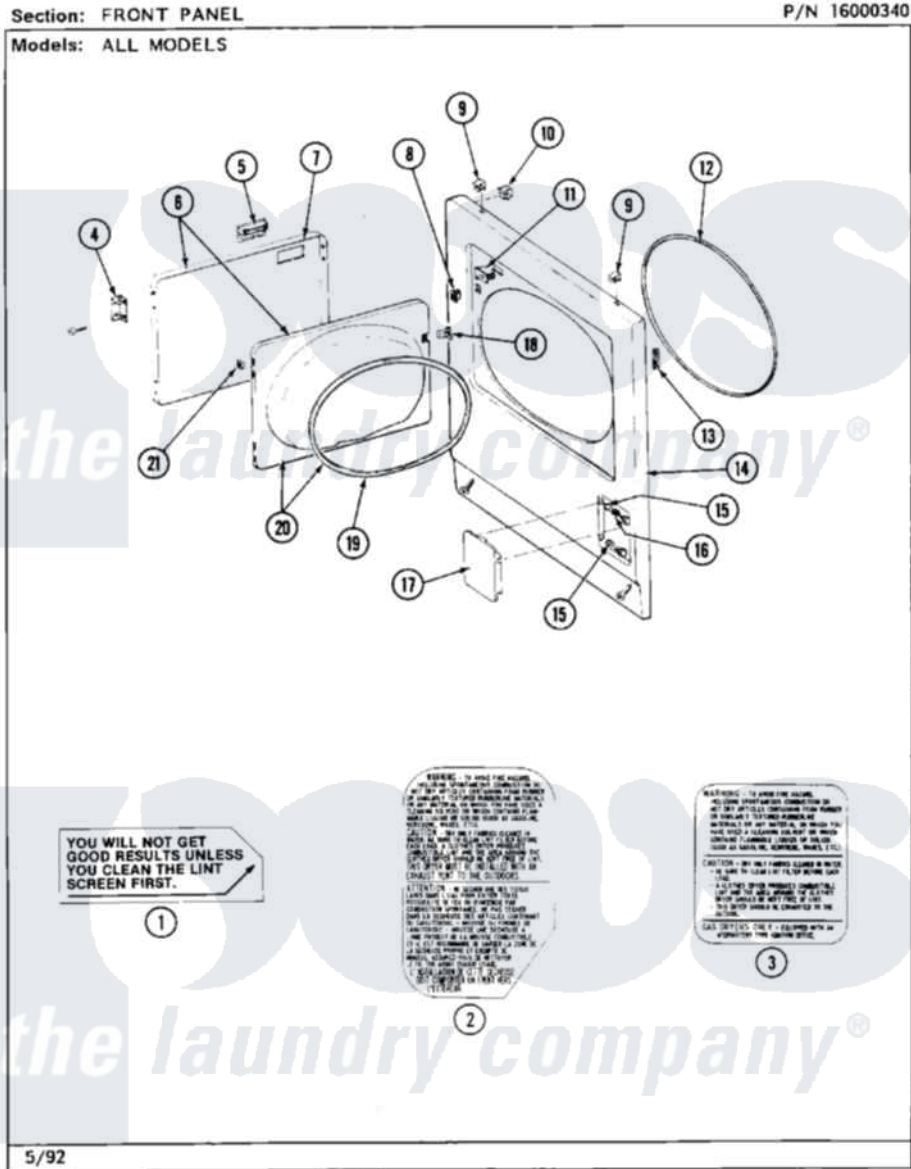

Maytag MDG26CTAAG 06 - FRONT PANEL

24

Maytag Residential Maytag MDG26CTAAG Dryer Parts Parts Diagram 06 - FRONT PANEL
Click on the part number to view part

Item	Original Part Number	Replaced By	Status	Part Description
001	Y313340			LABEL, LINT SCREEN INSTRUCTION
002	314941		Not Available	LABEL, INSTRUCTION
003	314942			INSTRUCTION LABEL
"	NLA		Not Available	INSTRUCTION LABEL
004	307099	33001230		Hinge, Door
"	Y314062			Screw, Door Hinge And Panel
005	312960	489355		Screw, 8 X 1/2
"	314946			Handle White
"	314972			Handle Door ALM
"	NLA		Not Available	(H. WHEAT)
006	NLA		Not Available	(ALM)
"	Y307111		Not Available	DOOR ASSY. COMPLETE (WHT)
007	314966			Panel, Outer
"	NLA		Not Available	(ALM)
008	306436			Door Latch Kit--W

009	212982	22001650	Fastener, Spring
010	Y310376		Clip, Door Switch Harness
011	Y305754	W10169313	Switch-Dor
012	314937		Seal, Front Panel
013	Y313907		Fastener, Twin
014	204439		Screw And Fstner Assembly
"	307998L		Front Panel----NA
"	NLA	Not Available	FRONT PANEL ASSY. (WHT)
015	212949	22001866	Screw, Relay
"	NLA	Not Available	BUSHING, ACCESS STUD
016	312369		Sleeve, Access Panel Stud Part Not Used
017	NLA	Not Available	ACCESS DOOR (WHT)
018	314936	33001305	Strike, Door
"	314944	33001305	Strike, Door
019	314935	33001192	Seal, Door
020	307098	Not Available	DOOR, INNER (W/SEAL)
021	Y313910		Clip, Door Liner To Outer Panel