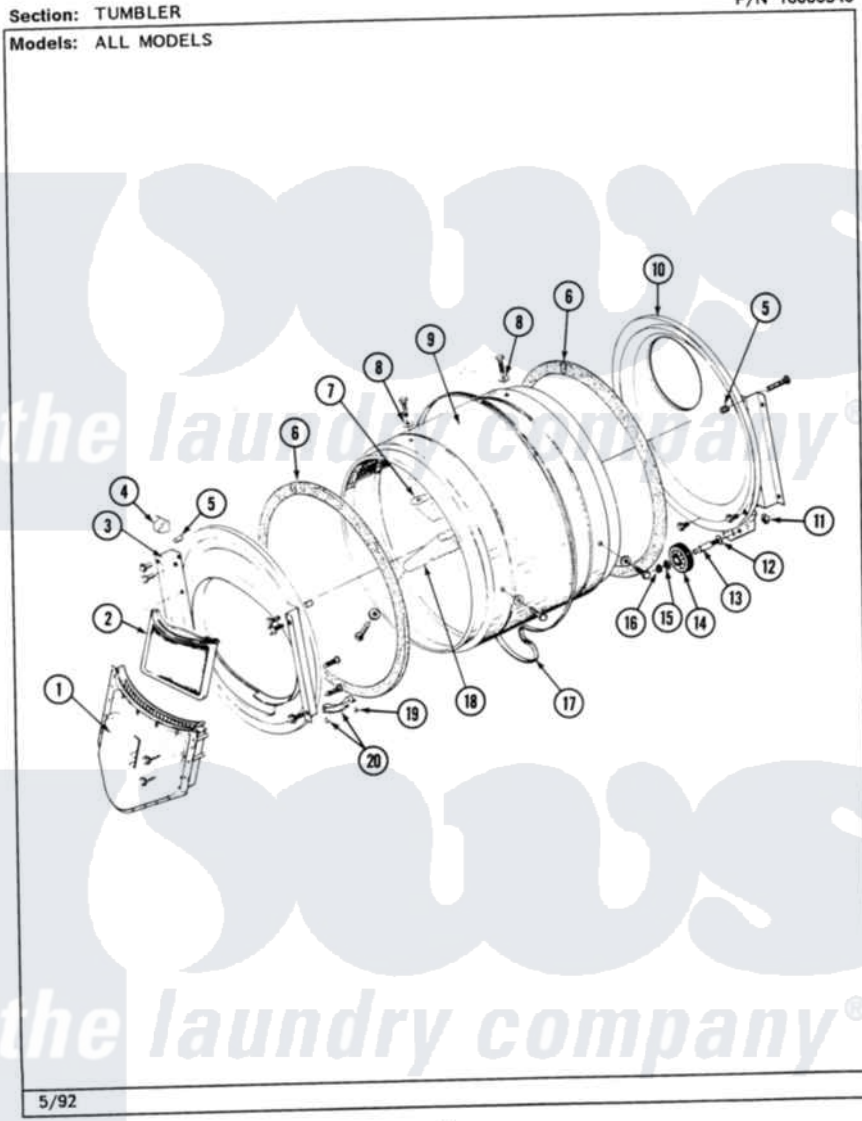

# Maytag MDG26CTAAG 07 - TUMBLER

P/N 16000340

26

Maytag Residential Maytag MDG26CTAAG Dryer Parts Parts Diagram 07 - TUMBLER  
Click on the part number to view part

Item	Original Part Number	Replaced By	Status	Part Description
001	Y307112	<a href="#">33001016</a>		Outlet Duct Assembly
"	Y314110	<a href="#">33002917</a>		Screw, No.10-16
002	307108	<a href="#">33002970</a>		Lint Filte
003	307109	<a href="#">33001179</a>		Front, Tumbler
"	<a href="#">Y313561</a>			Screw---NA
"	NLA		Not Available	SCREW
"	Y310632	<a href="#">1163839</a>		Screw
004	<a href="#">Y310376</a>			Clip, Door Switch Harness
005	NLA		Not Available	COVER, THREAD
006	<a href="#">314820</a>			Seal, Tumbler
007	314803	<a href="#">33001012</a>		Baffle
"	<a href="#">Y310759</a>			Screw, Tumbler Baffles
008	<a href="#">314158</a>			Washer, Baffle To Tumbler
009	306663		Not Available	TUMBLER W/BAFFLES
"	314802		Not Available	TUMBLER W/OUT BAFFLES
010	211294	<a href="#">90767</a>		Screw, 8A X 3/8 HeX Washer Head Tapping

"	Y307114	<a href="#">33001178</a>	Back, Tumbler
"	Y308544	<a href="#">33001178</a>	Back, Tumbler
011	312538	<a href="#">33001443</a>	Nut, Hex
012	Y313347	<a href="#">312535</a>	Washer, Vault Mounting Brk.
013	Y312948	<a href="#">6-3129480</a>	Shaft- Tumbler
014	Y303373	<a href="#">12001541</a>	Drum Roller/Washer Assembly--W
015	<a href="#">312535</a>		Washer, Vault Mounting Brk.
016	410233	<a href="#">9703438</a>	Ring-Retrn
017	<a href="#">Y312959</a>		Poly "V" Belt For Tumbler
018	314804	<a href="#">33001004</a>	Baffle, Tall
"	<a href="#">Y310759</a>		Screw, Tumbler Baffles
019	<a href="#">210720</a>		Rivet, Bearing To Tumbler Fmt
020	<a href="#">306508</a>		Tumbler Bearing Kit ---W