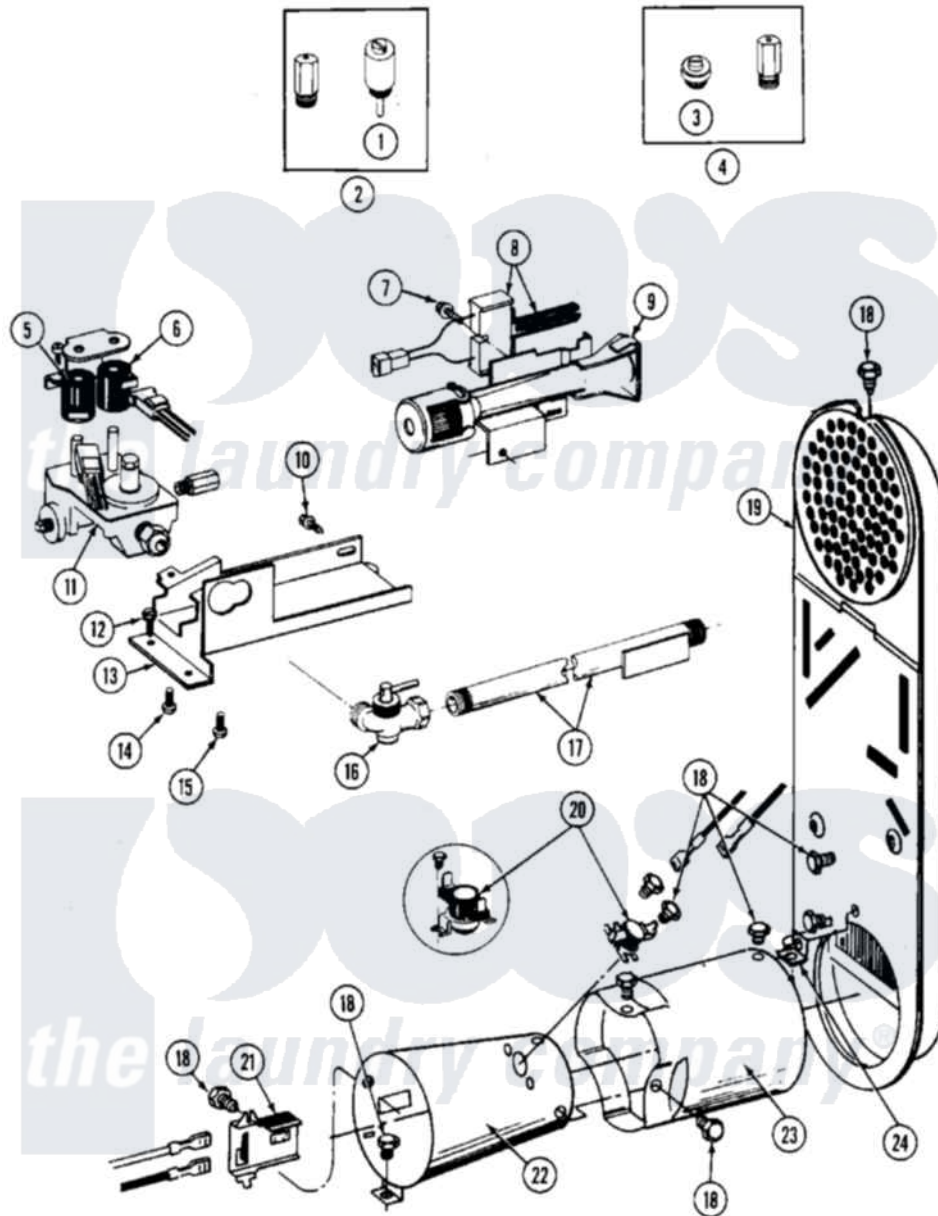

Maytag MDG26CTAAG 08 - GAS VALVE

Maytag Residential Maytag MDG26CTAAG Dryer Parts Parts Diagram 08 - GAS VALVE
 Click on the part number to view part

Item	Original Part Number	Replaced By	Status	Part Description
001	306184		Not Available	PLUG, BLOCKING (LPG REGULATOR)
002	Y308378	W10402145		LP Gas Con
003	314602	694424		Leak, Limiter
004	Y308377		Not Available	CONVERSION KIT (LP TO NATURAL)
005	306106			Coil, Holding And Booster--W
006	306105	694540		Coil, 60 Hz
007	304971			Screw Note: Screw, Igniter
008	304970	4391996		Ignitor
009	304974	33002793		Burner Assembly
010	Y310632	1163839		Screw
011	308345			Valve, Gas
012	Y313561			Screw---NA
013	314566			Gas Control Bracket
014	314082	90767		Screw, 8A X 3/8 HeX Washer Head Tapping

015	Y313559		Screw
016	Y303349		Angle Shut-Off, Gas Valve
017	Y303383	33001735	Pipe And Bracket Assembly Series 18 Not Needed Use Vavle
018	211294	90767	Screw, 8A X 3/8 HeX Washer Head Tapping
019	307119		Duct, Inlet Assembly
"	Y308504	Not Available	INLET DUCT ASSEMBLY
020	305169		Thermostat, Hi-Limit Gas
021	Y303377	338906	Radiant, Sensor
022	Y303368		Cone, Combustion
"	Y308548		Combustion Cone Assembly
023	Y303841		Cone, Extension
024	Y312890		Retainer, Heater Chamber