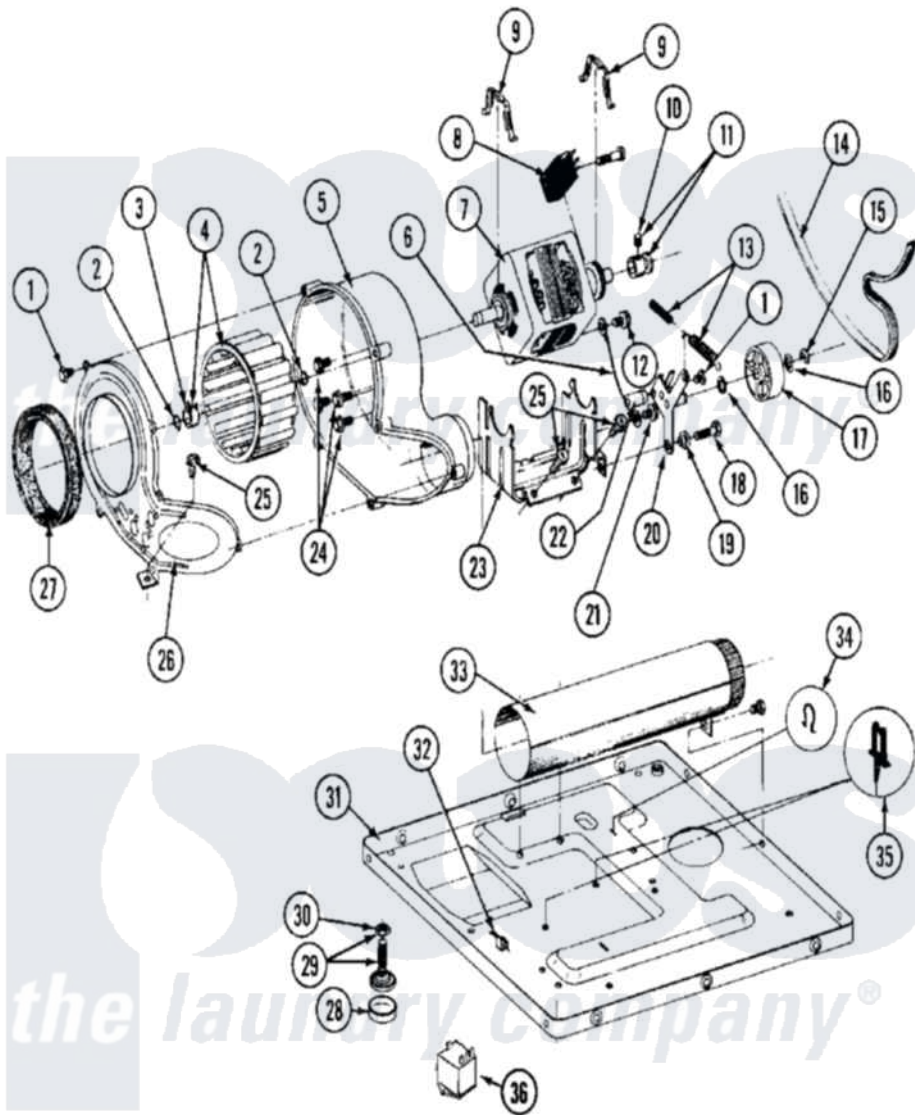

Maytag MDG26CTAAG 09 - MOTOR DRIVE, BLOWER & BASE FRAME

Maytag Residential Maytag MDG26CTAAG Dryer Parts Parts Diagram 09 - MOTOR DRIVE, BLOWER & BASE FRAME
 Click on the part number to view part

Item	Original Part Number	Replaced By	Status	Part Description
001	Y312961	W10116751		Screw
002	410233	9703438		Ring-Retrn
003	312967			Clamp, Blower Housing
004	Y303836			Blower Wheel Assembly And Clamp
005	Y312893			Housing, Blower
006	901220			Ground Wire
007	Y303358	W10410999		Motor-Drive
008	306207		Not Available	(PROD. No.303358-8 & No.303358-9)
"	NLA		Not Available	SWITCH, MOTOR START-PROD.
"	Y303877		Not Available	SWITCH, MOTOR EXTERNAL START No.303358-2, No.303358-4, 303358-7
"	Y303879			Switch, Motor External Start
009	Y015825			Clip, Motor To Motor Support
010	Y053241			Set Screw, Motor Pulley

011	Y305185	6-3051850	Pulley- MO
012	910343	488234	Screw 8-32 X 1/4
013	Y303945		IDLER SPRING ASSY. W/PLUG
014	Y312959		Poly "V" Belt For Tumbler
015	312958	354987	Ring, Retaining
016	Y312527		Washer, Idler Shaft
017	Y303705	6-3037050	Pulley- ID
018	Y014874		Screw, Idler Arm And Sleeve
019	Y312894	315772	Sleeve, Idler Arm
020	Y303363	6-3033630	Idler Arm
021	211294	90767	Screw, 8A X 3/8 HeX Washer Head Tapping
022	Y313582	W10116756	Spacer
023	NLA		Not Available
024	Y310632	1163839	SUPPORT, MOTOR
025	Y313561		Screw
026	314778		Not Available
027	Y312901		COVER, BLOWER HOUSING
028	210684		Seal, Housing Cover
029	Y302699	22003428	Foot, Adjustable Leg
030	210385		Leg, Adjustable
031	Y303361		Not Available
032	Y310376		Lock Nut For Adjustable Leg
033	Y303442		BASE ASSY. (UPPER & LOWER)
034	410490		Clip, Door Switch Harness
035	Y313262	W10116752	EXHAUST DUCT ASSEMBLY
036	306199		Spring, Retainer Wire Harness
			Retainer-
			Relay, Heater