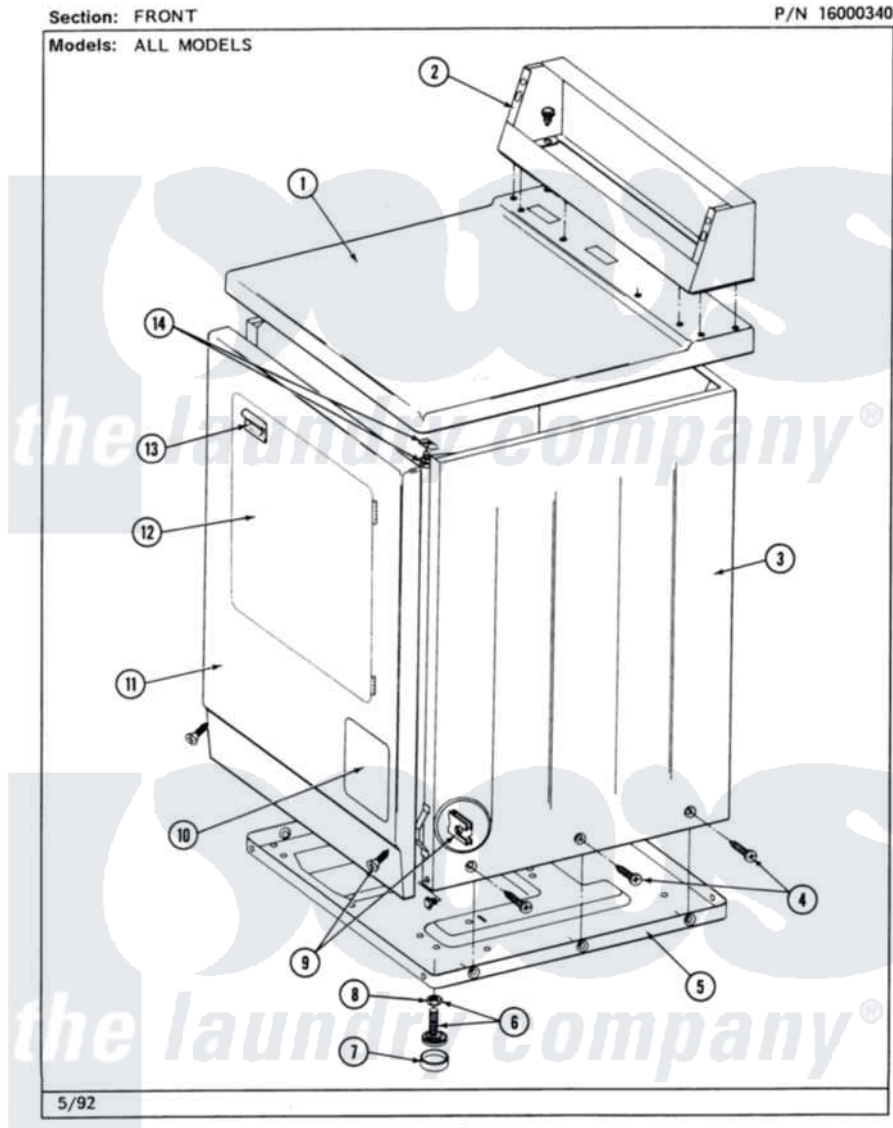

Maytag MDG26CTAAL 01 - FRONT

2

Maytag [Residential Maytag MDG26CTAAL Dryer Parts](#) Parts Diagram 01 - FRONT
Click on the part number to view part

Item	Original Part Number	Replaced By	Status	Part Description
001	307104			Top Cover Assembly
"	NLA		Not Available	(ALM)
002	212276	W10116760		Screw
"	NLA		Not Available	CONTROL COVER (WHT)
003	NLA		Not Available	CABINET (WHT)
"	Y310632	1163839		Screw
004	213007			Xfor Cabinet See Cabinet, Back
005	Y303361		Not Available	BASE ASSY. (UPPER & LOWER)
006	Y305086			Adjustable Leg And Nut
007	Y314137			Foot, Rubber
008	Y052740	62739		Nut, Lock
009	204439			Screw And Fstner Assembly
010	NLA		Not Available	ACCESS DOOR (WHT)
011	307998L			Front Panel----NA
"	NLA		Not Available	FRONT PANEL ASSY. (WHT)

012	308061	Not Available	DOOR ASSY. COMPLETE (WHT)
"	NLA	Not Available	(ALM)
013	314946		Handle White
"	314972		Handle Door ALM
"	NLA	Not Available	(H. WHEAT)
014	204445		Screw And Fastener Assembly