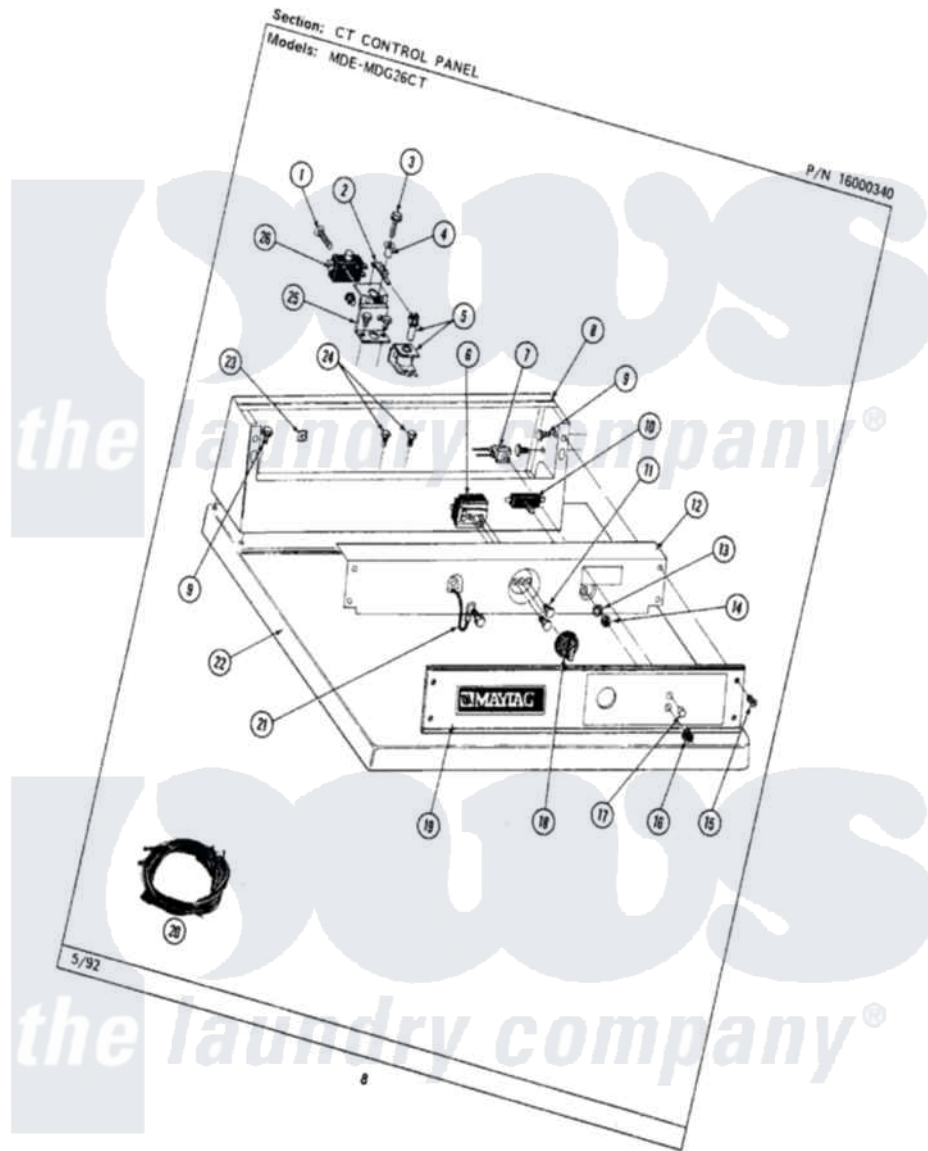

Maytag MDG26CTAAL 03 - CT CONTROL PANEL

Maytag [Residential Maytag MDG26CTAAL Dryer Parts](#) Parts Diagram 03 - CT CONTROL PANEL
 Click on the part number to view part

Item	Original Part Number	Replaced By	Status	Part Description
001	212950	M0227520		Screw-Tc No.6-32 X 13/16", Preform SwiTch
002	NLA		Not Available	SPRING LEVER, RELAY
003	212949	22001866		Screw, Relay
004	NLA		Not Available	SPACER, ADVANCE RELAY
005	212951			Screw, No.6-32 X 1/4 Inch
"	305393			Solenoid For Relay Assembly
006	307237	W10327105		Switch, Cycle Selection
007	NLA		Not Available	PILOT LIGHT
008	NLA		Not Available	CONTROL COVER (WHT)
009	212276	W10116760		Screw
010	306941	W10149462		Switch, Push-To-Start
011	Y313588	488234		Screw 8-32 X 1/4
012	314912		Not Available	BRACKET, CONTROL PANEL (WHT)
"	NLA		Not Available	(ALM)
013	312751			Lockwasher, Start Switch

014	Y312706	422617	Nut
015	212277		Screw, No.8 X 1/2 Inch
016	Y312702		Knurled Nut, Start Switch
017	215564		Lens, Indicator Light
018	306938		Knob, Selector Switch
019	NLA	Not Available	CONTROL PANEL
020	NLA	Not Available	WIRE HARNESS
021	205810		Wire, Ground
"	211252		Screw, Ground Wire
022	307105	Not Available	COVER, TOP ASSY. (WHT)
"	NLA	Not Available	(ALM)
023	215003		Fastener, Panel And Bracket
024	211294	90767	Screw, 8A X 3/8 HeX Washer Head Tapping
"	Y314322	211251	Screw, Transformer
025	211294	90767	Screw, 8A X 3/8 HeX Washer Head Tapping
"	NLA	Not Available	RELAY BRACKET
026	Y303787	Not Available	SWITCH FOR RELAY