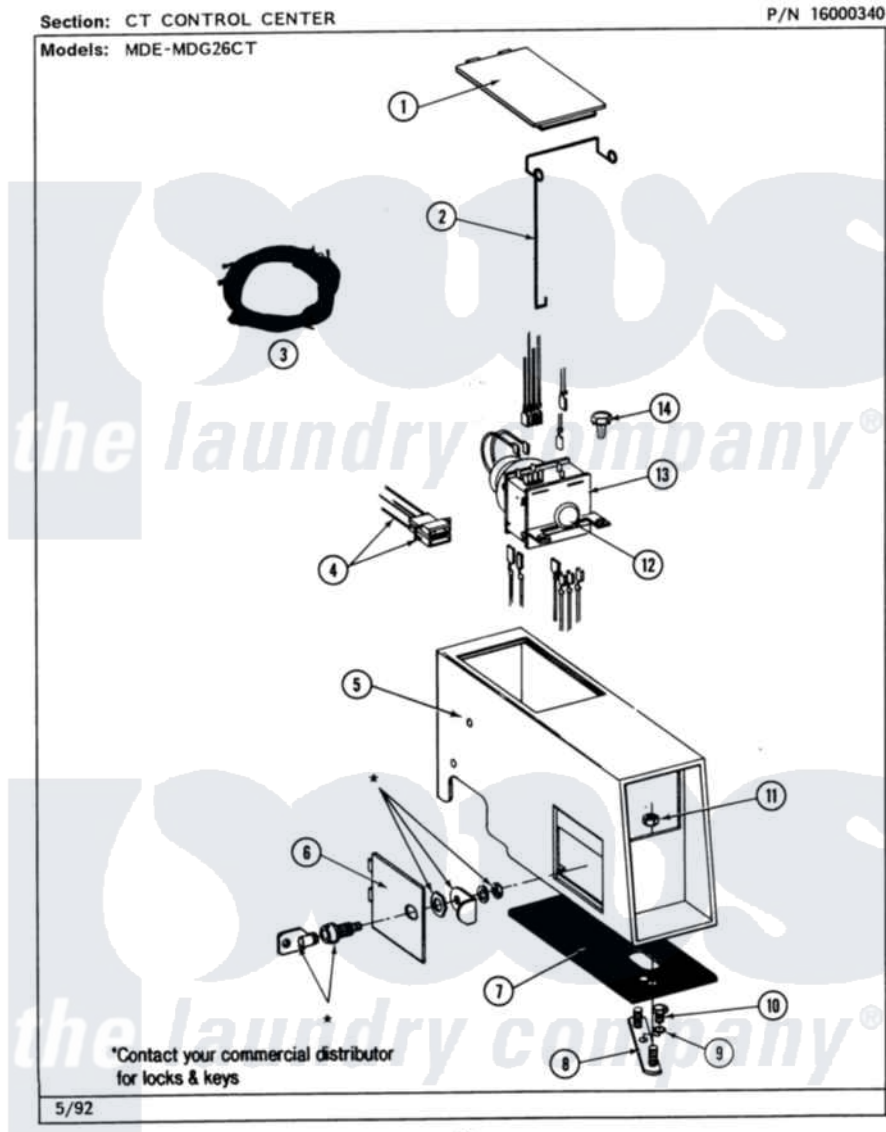

# Maytag MDG26CTAAL 04 - CT CONTROL CENTER

Maytag Residential Maytag MDG26CTAAL Dryer Parts Parts Diagram 04 - CT CONTROL CENTER  
Click on the part number to view part

Item	Original Part Number	Replaced By	Status	Part Description
001	NLA		Not Available	ACCESS DOOR (WHT)
002	<a href="#">214878</a>			Latch For Access Door
003	NLA		Not Available	WIRE HARNESS
004	NLA		Not Available	HARNESS, TICKET CONTROL
005	NLA		Not Available	OUTER CASE (WHT)
006	NLA		Not Available	ACCESS DOOR (WHT)
007	<a href="#">214660</a>			Gasket, Control Center
008	NLA		Not Available	MTG. STRAP---NA
009	<a href="#">910309</a>			Washer, Mounting Strap
010	211294	<a href="#">90767</a>		Screw, 8A X 3/8 HeX Washer Head Tapping
011	Y052740	<a href="#">62739</a>		Nut, Lock
012	<a href="#">213089</a>			Knob For Timer
"	<a href="#">Y312300</a>			Groov-Pin
013	305867		Not Available	(45 MINS. FOR 303799 & 307142)

"	305868	Not Available	No.303799 & 307141 (37 1/2 MINS)
"	NLA	Not Available	TIMER MOTOR
"	Y303801	Not Available	TIMER WITH KNOB AND PIN
014	212276	<a href="#">W10116760</a>	Screw