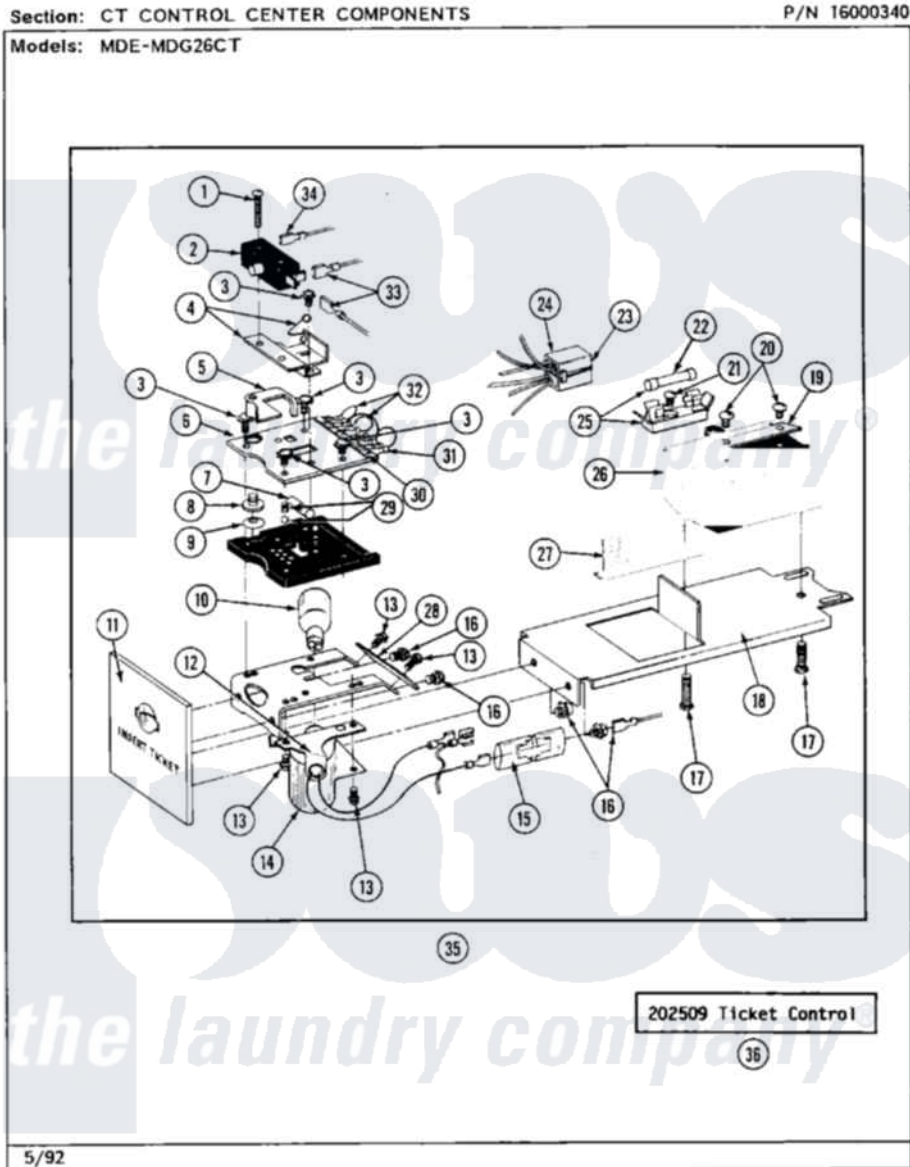

Maytag MDG26CTAAL 05 - CT CONTROL CENTER COMPONENTS

22

Maytag [Residential Maytag MDG26CTAAL Dryer Parts](#) Parts Diagram 05 - CT CONTROL CENTER COMPONENTS
 Click on the part number to view part

Item	Original Part Number	Replaced By	Status	Part Description
001	NLA		Not Available	SCREW
002	204882		Not Available	SWITCH FOR TICKET CONTROL
003	NLA		Not Available	SEMS SCREW (No.4-40 X 1/2 INC)
004	204881			Cam Plate Assembly
005	214218			Lever, Switch
006	212452			Board, Circuit
007	214275			Roller For Cam
008	214220			Adjustment Thumb Wheel
009	NLA		Not Available	SPRING WASHER
010	202479	A3167501		Lamp Oven, Int.
011	NLA		Not Available	FRONT PLATE, TICKET CONTROL
012	NLA		Not Available	LAMP SOCKET W/BRACKET
013	NLA		Not Available	SCREW, SHIELD TO CONTROL
014	212533			SHIELD FOR HEAT LAMP

015	Y201110		Not Available	CONNECTOR, WIRE (INDIC. LIGHT)
016	212519	488234		Screw 8-32 X 1/4
017	211294	90767		Screw, 8A X 3/8 HeX Washer Head Tapping
018	NLA		Not Available	BRACKET, TICKET ASSEMBLY
019	311612		Not Available	COVER, CIRCUIT BOARD TERMINALS
020	311613	Y311711		Screw, Fuse Block
021	NLA		Not Available	SCREW (No.6 X 1/4 INCH)
022	202713	22001555		Fuse
023	213074			Pin Receptacle For Plug
"	NLA		Not Available	PIN, PLUG
024	NLA		Not Available	HARNESS, TICKET CONTROL
025	NLA		Not Available	FUSE BLOCK W/FUSE
026	202477	22003292		Control As
027	NLA		Not Available	SHIELD
028	NLA		Not Available	TICKET DEFLECTOR
029	203140			Contact Ball Kit
030	NLA		Not Available	OVERLAY, CIRCUIT BOARD
031	Y311550		Not Available	SPADE (MINIATURE)
032	NLA		Not Available	JUMPER WIRE (BLACK)
033	NLA		Not Available	SPADE CONNECTOR
034	211737	248562		Terminal
035	NLA		Not Available	TICKET RECEIVER ASSEMBLY
036	202509			Ticket Control Assembly