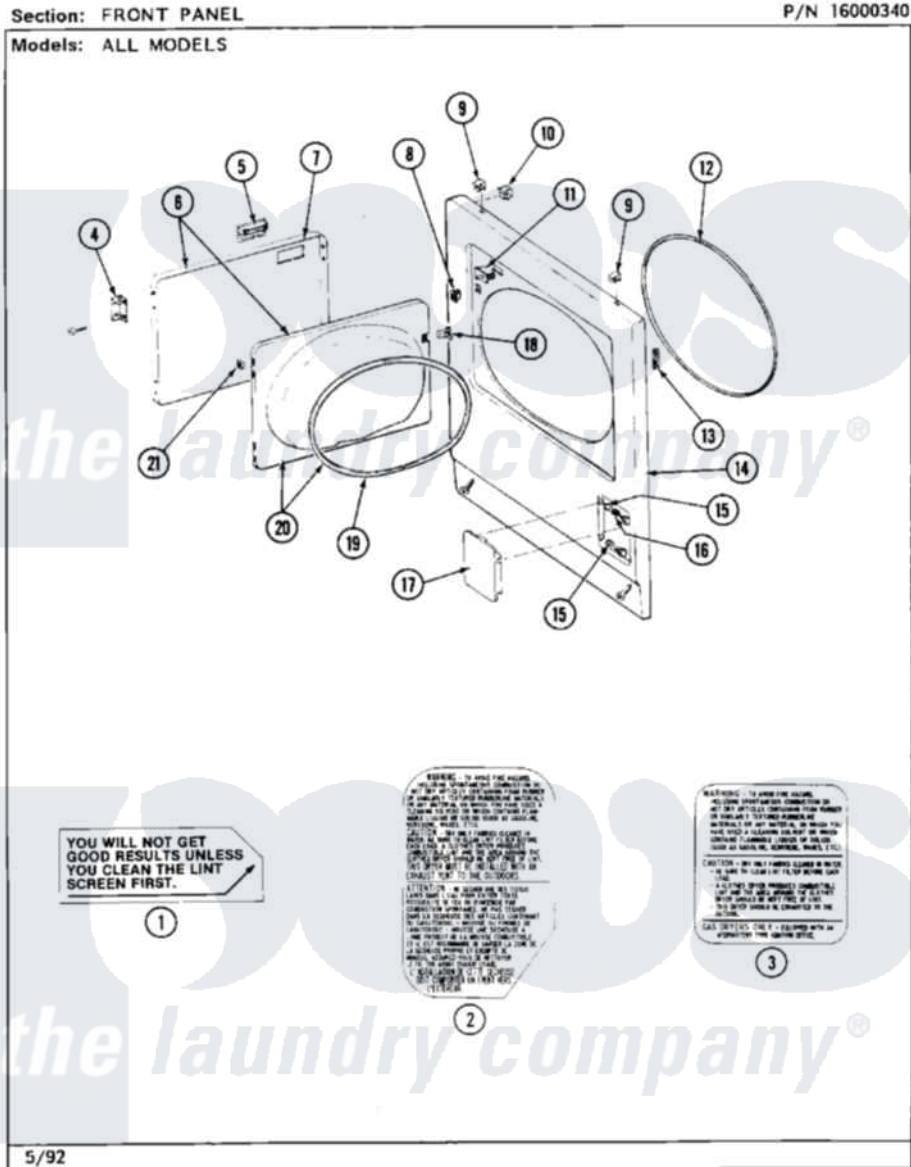

# Maytag MDG26CTAAL 06 - FRONT PANEL

24

Maytag [Residential Maytag MDG26CTAAL Dryer Parts](#) Parts Diagram 06 - FRONT PANEL  
Click on the part number to view part

Item	Original Part Number	Replaced By	Status	Part Description
001	Y313340			LABEL, LINT SCREEN INSTRUCTION
002	314941		Not Available	LABEL, INSTRUCTION
003	314942			INSTRUCTION LABEL
"	NLA		Not Available	INSTRUCTION LABEL
004	307099	<a href="#">33001230</a>		Hinge, Door
"	<a href="#">Y314062</a>			Screw, Door Hinge And Panel
005	312960	<a href="#">489355</a>		Screw, 8 X 1/2
"	<a href="#">314946</a>			Handle White
"	<a href="#">314972</a>			Handle Door ALM
"	NLA		Not Available	(H. WHEAT)
006	NLA		Not Available	(ALM)
"	Y307111		Not Available	DOOR ASSY. COMPLETE (WHT)
007	<a href="#">314966</a>			Panel, Outer
"	NLA		Not Available	(ALM)
008	<a href="#">306436</a>			Door Latch Kit--W

009	212982	<a href="#">22001650</a>	Fastener, Spring
010	<a href="#">Y310376</a>		Clip, Door Switch Harness
011	Y305754	<a href="#">W10169313</a>	Switch-Dor
012	<a href="#">314937</a>		Seal, Front Panel
013	<a href="#">Y313907</a>		Fastener, Twin
014	<a href="#">204439</a>		Screw And Fstner Assembly
"	<a href="#">307998L</a>		Front Panel----NA
"	NLA	Not Available	FRONT PANEL ASSY. (WHT)
015	212949	<a href="#">22001866</a>	Screw, Relay
"	NLA	Not Available	BUSHING, ACCESS STUD
016	<a href="#">312369</a>		Sleeve, Access Panel Stud Part Not Used
017	NLA	Not Available	ACCESS DOOR (WHT)
018	314936	<a href="#">33001305</a>	Strike, Door
"	314944	<a href="#">33001305</a>	Strike, Door
019	314935	<a href="#">33001192</a>	Seal, Door
020	307098	Not Available	DOOR, INNER (W/SEAL)
021	<a href="#">Y313910</a>		Clip, Door Liner To Outer Panel