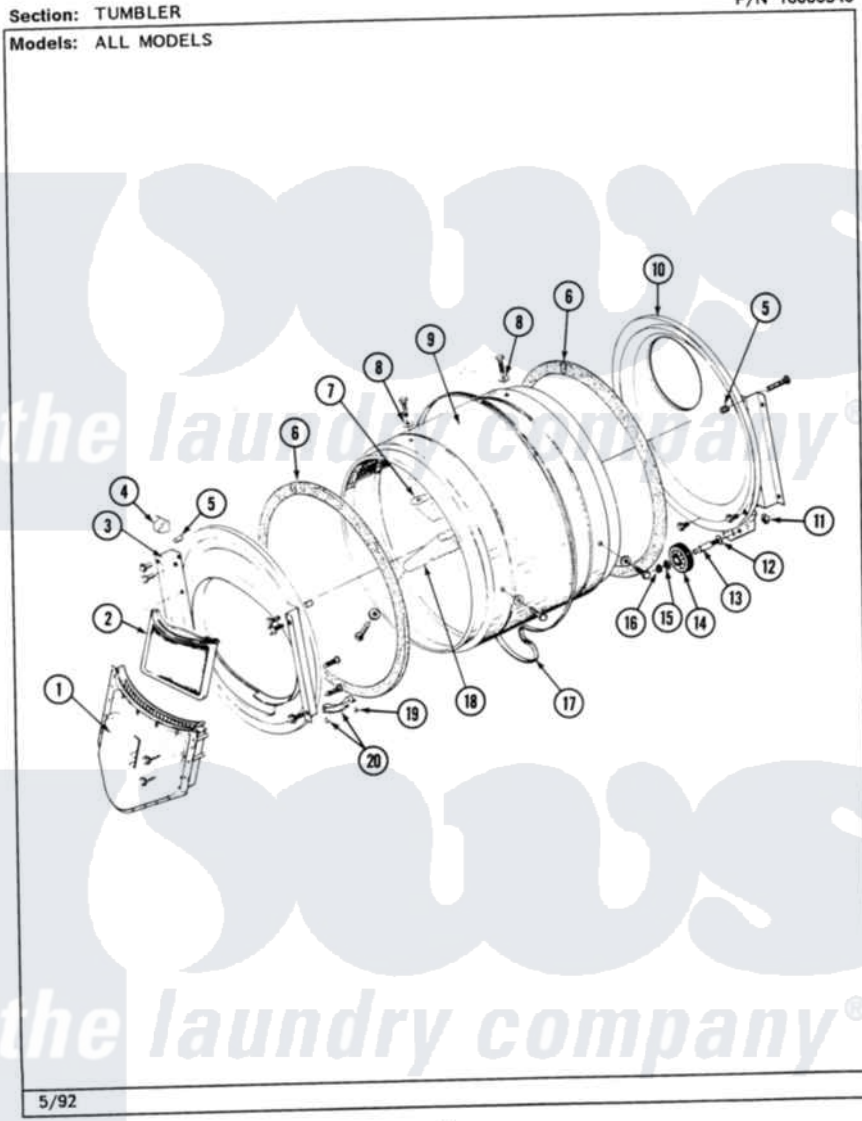

Maytag MDG26CTAAL 07 - TUMBLER

P/N 16000340

26

Maytag Residential Maytag MDG26CTAAL Dryer Parts Parts Diagram 07 - TUMBLER
Click on the part number to view part

Item	Original Part Number	Replaced By	Status	Part Description
001	Y307112	33001016		Outlet Duct Assembly
"	Y314110	33002917		Screw, No.10-16
002	307108	33002970		Lint Filte
003	307109	33001179		Front, Tumbler
"	Y313561			Screw---NA
"	NLA		Not Available	SCREW
"	Y310632	1163839		Screw
004	Y310376			Clip, Door Switch Harness
005	NLA		Not Available	COVER, THREAD
006	314820			Seal, Tumbler
007	314803	33001012		Baffle
"	Y310759			Screw, Tumbler Baffles
008	314158			Washer, Baffle To Tumbler
009	306663		Not Available	TUMBLER W/BAFFLES
"	314802		Not Available	TUMBLER W/OUT BAFFLES
010	211294	90767		Screw, 8A X 3/8 HeX Washer Head Tapping

"	Y307114	33001178	Back, Tumbler
"	Y308544	33001178	Back, Tumbler
011	312538	33001443	Nut, Hex
012	Y313347	312535	Washer, Vault Mounting Brk.
013	Y312948	6-3129480	Shaft- Tumbler
014	Y303373	12001541	Drum Roller/Washer Assembly--W
015	312535		Washer, Vault Mounting Brk.
016	410233	9703438	Ring-Retrn
017	Y312959		Poly "V" Belt For Tumbler
018	314804	33001004	Baffle, Tall
"	Y310759		Screw, Tumbler Baffles
019	210720		Rivet, Bearing To Tumbler Fmt
020	306508		Tumbler Bearing Kit ---W