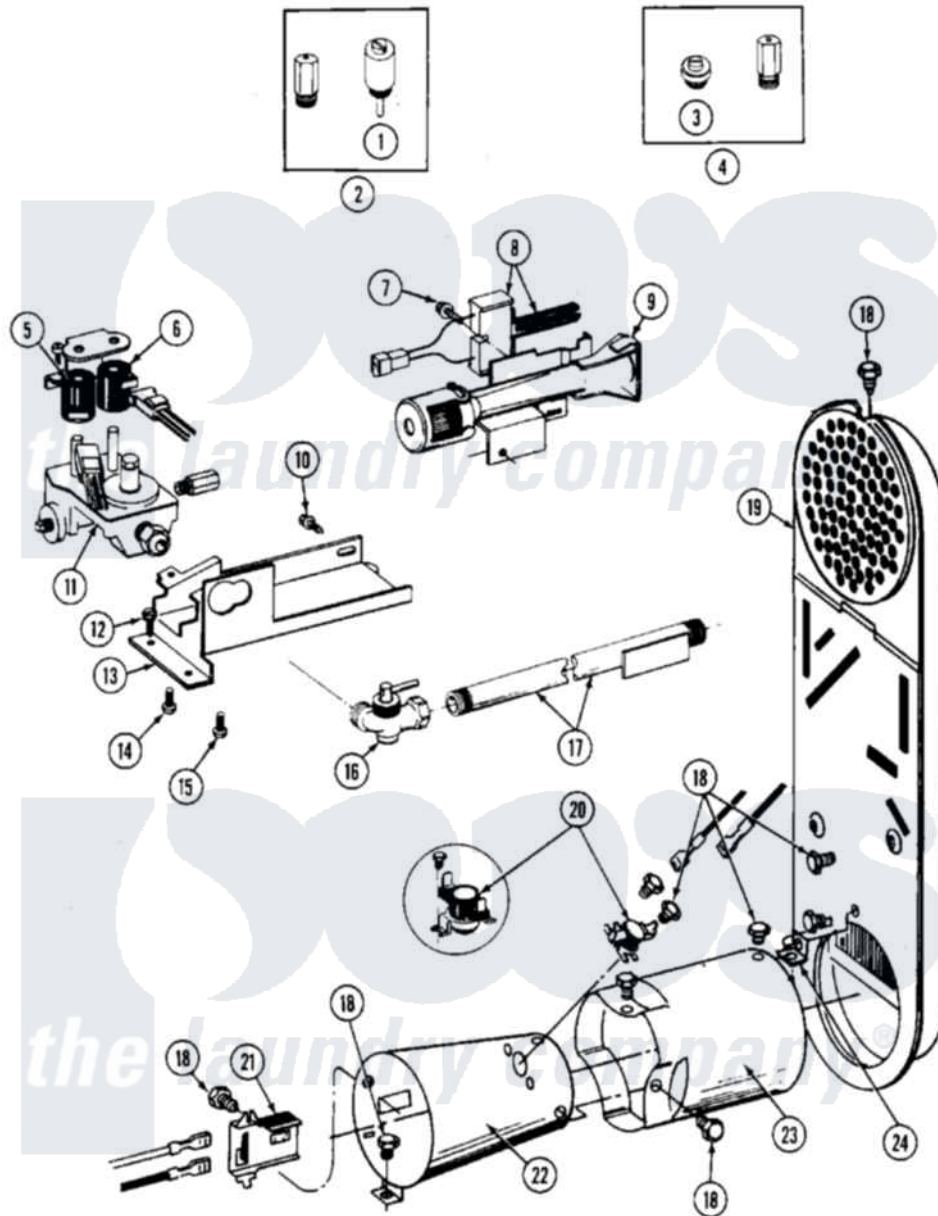

# Maytag MDG26CTAAL 08 - GAS VALVE

Maytag [Residential Maytag MDG26CTAAL Dryer Parts](#) Parts Diagram 08 - GAS VALVE  
 Click on the part number to view part

Item	Original Part Number	Replaced By	Status	Part Description
001	306184		Not Available	PLUG, BLOCKING (LPG REGULATOR)
002	Y308378	<a href="#">W10402145</a>		LP Gas Con
003	314602	<a href="#">694424</a>		Leak, Limiter
004	Y308377		Not Available	CONVERSION KIT (LP TO NATURAL)
005	<a href="#">306106</a>			Coil, Holding And Booster--W
006	306105	<a href="#">694540</a>		Coil, 60 Hz
007	<a href="#">304971</a>			Screw Note: Screw, Igniter
008	304970	<a href="#">4391996</a>		Ignitor
009	304974	<a href="#">33002793</a>		Burner Assembly
010	Y310632	<a href="#">1163839</a>		Screw
011	<a href="#">308345</a>			Valve, Gas
012	<a href="#">Y313561</a>			Screw---NA
013	<a href="#">314566</a>			Gas Control Bracket
014	314082	<a href="#">90767</a>		Screw, 8A X 3/8 HeX Washer Head Tapping

015	<a href="#">Y313559</a>		Screw
016	<a href="#">Y303349</a>		Angle Shut-Off, Gas Valve
017	Y303383	<a href="#">33001735</a>	Pipe And Bracket Assembly Series 18 Not Needed Use Vavle
018	211294	<a href="#">90767</a>	Screw, 8A X 3/8 HeX Washer Head Tapping
019	<a href="#">307119</a>		Duct, Inlet Assembly
"	Y308504	Not Available	INLET DUCT ASSEMBLY
020	<a href="#">305169</a>		Thermostat, Hi-Limit Gas
021	Y303377	<a href="#">338906</a>	Radiant, Sensor
022	<a href="#">Y303368</a>		Cone, Combustion
"	<a href="#">Y308548</a>		Combustion Cone Assembly
023	<a href="#">Y303841</a>		Cone, Extension
024	<a href="#">Y312890</a>		Retainer, Heater Chamber