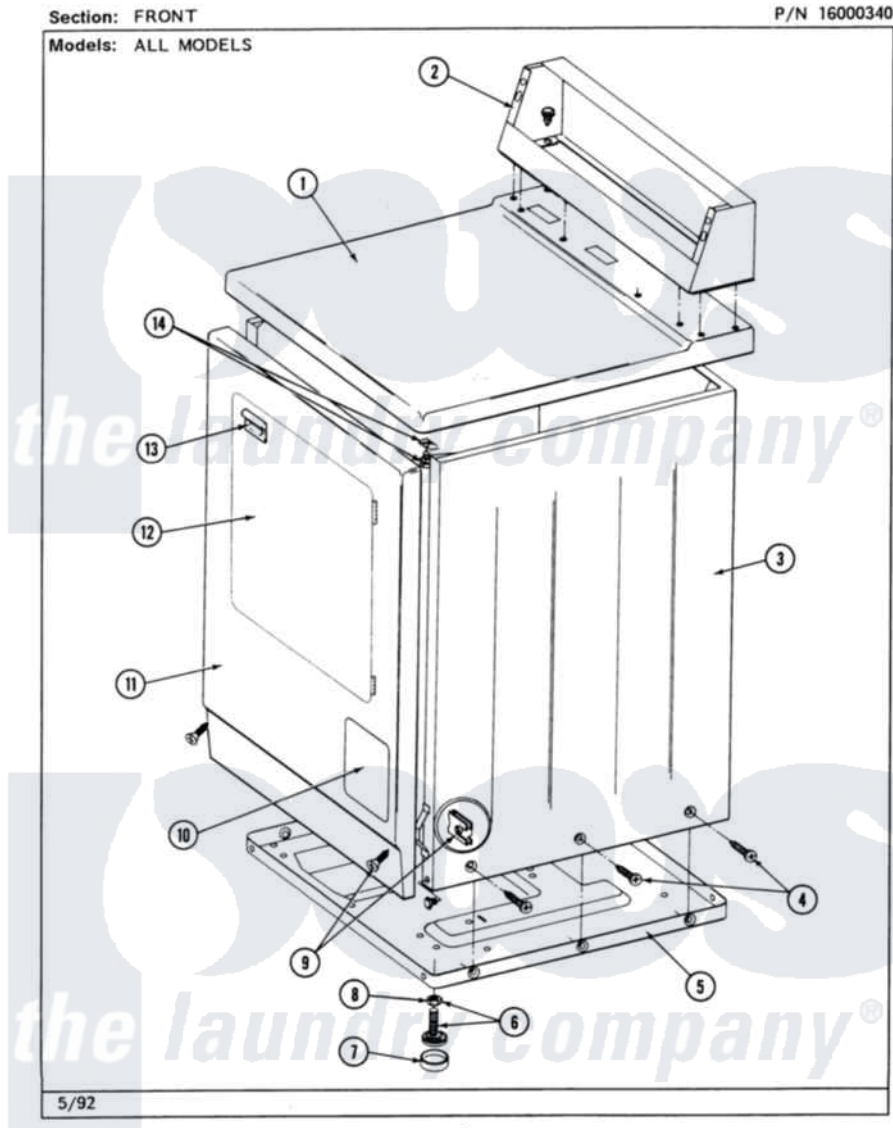

Maytag MDG26CTAAW 01 - FRONT

Maytag [Residential Maytag MDG26CTAAW Dryer Parts](#) Parts Diagram 01 - FRONT
Click on the part number to view part

Item	Original Part Number	Replaced By	Status	Part Description
001	307104			Top Cover Assembly
"	NLA		Not Available	(ALM)
002	212276	W10116760		Screw
"	NLA		Not Available	CONTROL COVER (WHT)
003	NLA		Not Available	CABINET (WHT)
"	Y310632	1163839		Screw
004	213007			Xfor Cabinet See Cabinet, Back
005	Y303361		Not Available	BASE ASSY. (UPPER & LOWER)
006	Y305086			Adjustable Leg And Nut
007	Y314137			Foot, Rubber
008	Y052740	62739		Nut, Lock
009	204439			Screw And Fstner Assembly
010	NLA		Not Available	ACCESS DOOR (WHT)
011	307998L			Front Panel----NA
"	NLA		Not Available	FRONT PANEL ASSY. (WHT)

012	308061	Not Available	DOOR ASSY. COMPLETE (WHT)
"	NLA	Not Available	(ALM)
013	314946		Handle White
"	314972		Handle Door ALM
"	NLA	Not Available	(H. WHEAT)
014	204445		Screw And Fastener Assembly