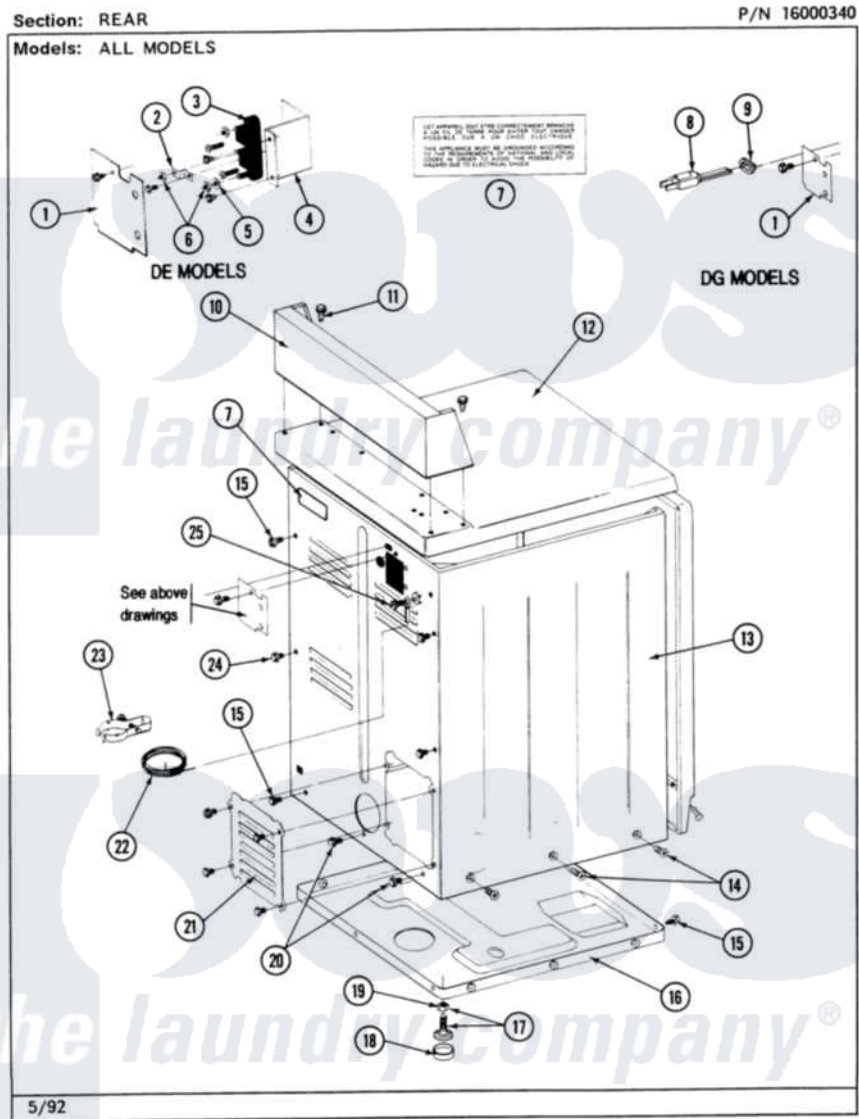

# Maytag MDG26CTAAW 02 - REAR

4

Maytag Residential Maytag MDG26CTAAW Dryer Parts Parts Diagram 02 - REAR  
 Click on the part number to view part

Item	Original Part Number	Replaced By	Status	Part Description
001	<a href="#">Y313561</a>			Screw---NA
"	Y312905		Not Available	COVER, TERMINAL
002	Y311423	<a href="#">489483</a>		Screw 10-32 X 1/2
"	<a href="#">Y312184</a>			Strap, Grounding
003	<a href="#">400008</a>			Block, Terminal
"	Y312209	<a href="#">W10001200</a>		Screw
004	<a href="#">Y313561</a>			Screw---NA
"	Y310632	<a href="#">1163839</a>		Screw
"	<a href="#">Y312904</a>			Bracket, Terminal Block
005	<a href="#">Y311270</a>			Washer, Terminal Block
006	311484	<a href="#">112432</a>		Nut
007	214519			LABEL, ELECTRICAL INSTR. PART NOT USED-GAS MODELS ONLY
008	302521		Not Available	CORD, POWER PART NOT USED-GAS MODELS ONLY
"	305168	<a href="#">33002916</a>		Power Cord, Canadian 240V

009	<a href="#">211881</a>		Grommet, Cord Part Not Used- Gas Models Only
010	NLA	Not Available	CONTROL COVER (WHT)
011	212276	<a href="#">W10116760</a>	Screw
012	307105	Not Available	COVER, TOP ASSY. (WHT)
"	NLA	Not Available	(ALM)
013	NLA	Not Available	CABINET (WHT)
014	<a href="#">213007</a>		Xfor Cabinet See Cabinet, Back
015	<a href="#">Y313561</a>		Screw---NA
016	Y303361	Not Available	BASE ASSY. (UPPER & LOWER)
017	<a href="#">Y305086</a>		Adjustable Leg And Nut
018	<a href="#">Y314137</a>		Foot, Rubber
019	Y052740	<a href="#">62739</a>	Nut, Lock
020	Y310632	<a href="#">1163839</a>	Screw
021	211294	<a href="#">90767</a>	Screw, 8A X 3/8 HeX Washer Head Tapping
"	Y312951	Not Available	ACCESS COVER, BACK
"	<a href="#">Y313559</a>		Screw
022	<a href="#">311155</a>		Ground Wire And Clamp
023	<a href="#">301548</a>		Clamp, Ground Wire
"	NLA	Not Available	SCREW
024	Y310632	<a href="#">1163839</a>	Screw
025	NLA	Not Available	SCREW & WASHER ASSY.