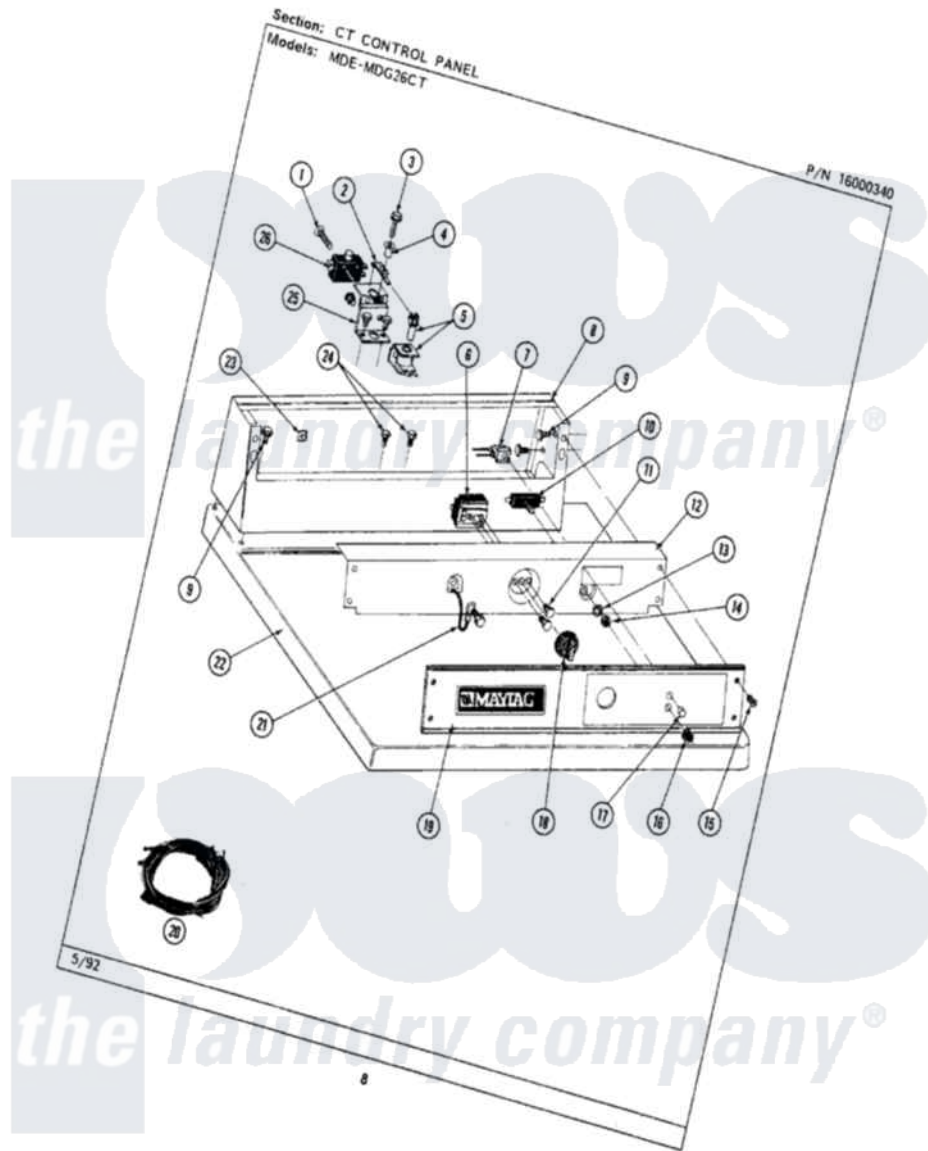

Maytag MDG26CTAAW 03 - CT CONTROL PANEL

Maytag [Residential Maytag MDG26CTAAW Dryer Parts](#) Parts Diagram 03 - CT CONTROL PANEL
 Click on the part number to view part

Item	Original Part Number	Replaced By	Status	Part Description
001	212950	M0227520		Screw-Tc No.6-32 X 13/16", Preform SwiTch
002	NLA		Not Available	SPRING LEVER, RELAY
003	212949	22001866		Screw, Relay
004	NLA		Not Available	SPACER, ADVANCE RELAY
005	212951			Screw, No.6-32 X 1/4 Inch
"	305393			Solenoid For Relay Assembly
006	307237	W10327105		Switch, Cycle Selection
007	NLA		Not Available	PILOT LIGHT
008	NLA		Not Available	CONTROL COVER (WHT)
009	212276	W10116760		Screw
010	306941	W10149462		Switch, Push-To-Start
011	Y313588	488234		Screw 8-32 X 1/4
012	314912		Not Available	BRACKET, CONTROL PANEL (WHT)
"	NLA		Not Available	(ALM)
013	312751			Lockwasher, Start Switch

014	Y312706	422617	Nut
015	212277		Screw, No.8 X 1/2 Inch
016	Y312702		Knurled Nut, Start Switch
017	215564		Lens, Indicator Light
018	306938		Knob, Selector Switch
019	NLA	Not Available	CONTROL PANEL
020	NLA	Not Available	WIRE HARNESS
021	205810		Wire, Ground
"	211252		Screw, Ground Wire
022	307105	Not Available	COVER, TOP ASSY. (WHT)
"	NLA	Not Available	(ALM)
023	215003		Fastener, Panel And Bracket
024	211294	90767	Screw, 8A X 3/8 HeX Washer Head Tapping
"	Y314322	211251	Screw, Transformer
025	211294	90767	Screw, 8A X 3/8 HeX Washer Head Tapping
"	NLA	Not Available	RELAY BRACKET
026	Y303787	Not Available	SWITCH FOR RELAY