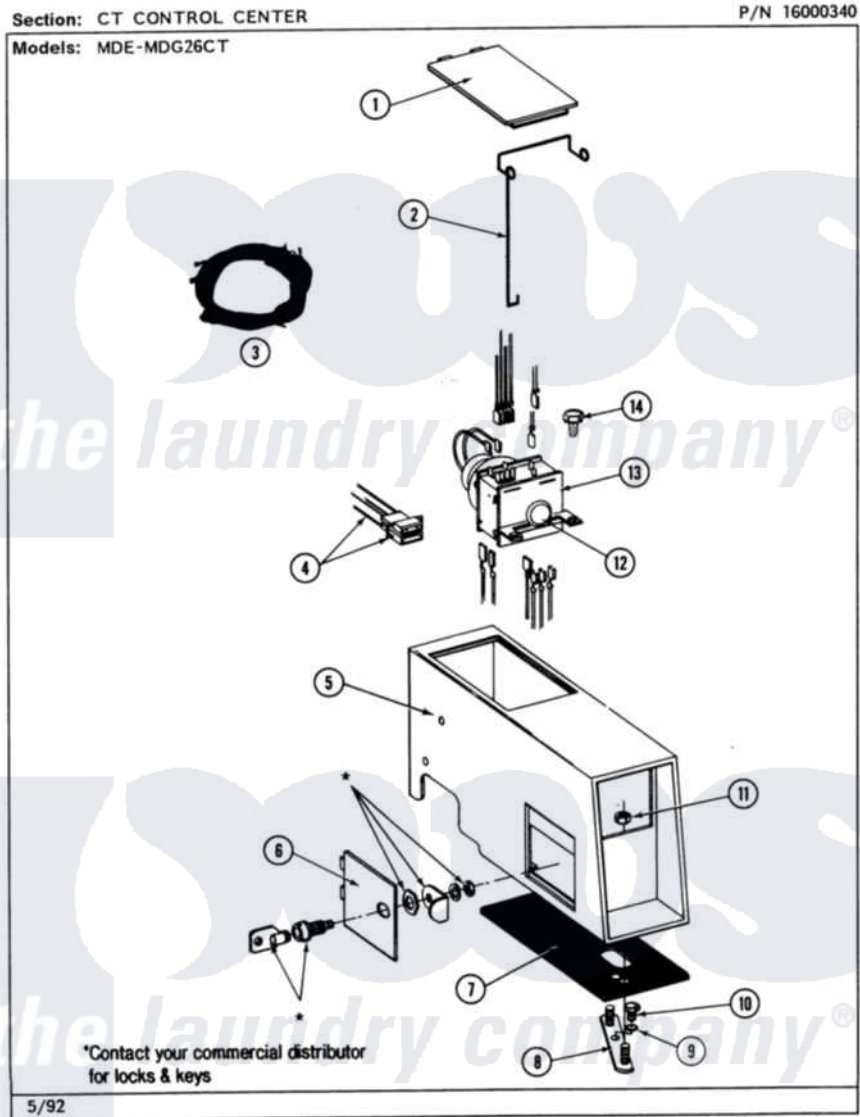

Maytag MDG26CTAAW 04 - CT CONTROL CENTER

18

Maytag Residential Maytag MDG26CTAAW Dryer Parts Parts Diagram 04 - CT CONTROL CENTER
Click on the part number to view part

Item	Original Part Number	Replaced By	Status	Part Description
001	NLA		Not Available	ACCESS DOOR (WHT)
002	214878			Latch For Access Door
003	NLA		Not Available	WIRE HARNESS
004	NLA		Not Available	HARNESS, TICKET CONTROL
005	NLA		Not Available	OUTER CASE (WHT)
006	NLA		Not Available	ACCESS DOOR (WHT)
007	214660			Gasket, Control Center
008	NLA		Not Available	MTG. STRAP---NA
009	910309			Washer, Mounting Strap
010	211294	90767		Screw, 8A X 3/8 HeX Washer Head Tapping
011	Y052740	62739		Nut, Lock
012	213089			Knob For Timer
"	Y312300			Groov-Pin
013	305867		Not Available	(45 MINS. FOR 303799 & 307142)

"	305868	Not Available	No.303799 & 307141 (37 1/2 MINS)
"	NLA	Not Available	TIMER MOTOR
"	Y303801	Not Available	TIMER WITH KNOB AND PIN
014	212276	W10116760	Screw