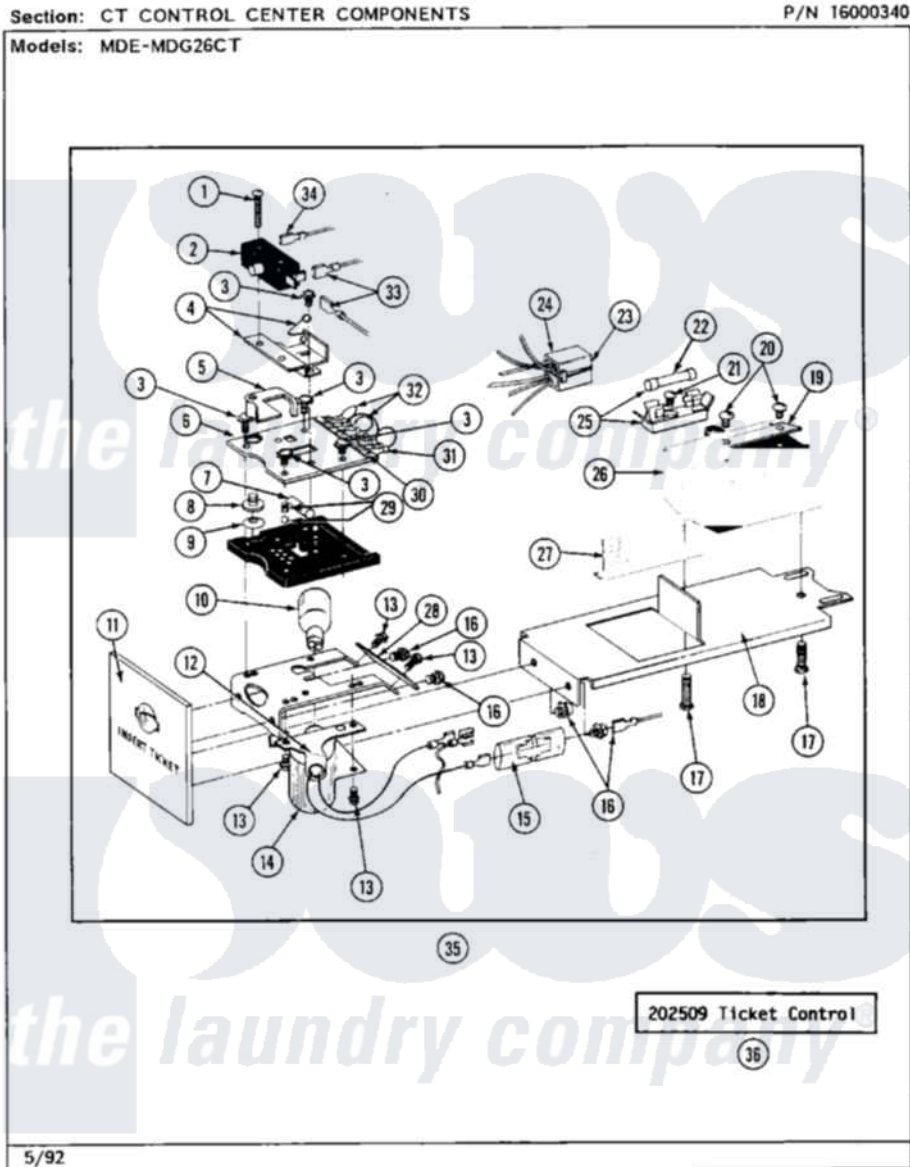

Maytag MDG26CTAAW 05 - CT CONTROL CENTER COMPONENTS

22

Maytag [Residential Maytag MDG26CTAAW Dryer Parts](#) Parts Diagram 05 - CT CONTROL CENTER COMPONENTS
 Click on the part number to view part

Item	Original Part Number	Replaced By	Status	Part Description
001	NLA		Not Available	SCREW
002	204882		Not Available	SWITCH FOR TICKET CONTROL
003	NLA		Not Available	SEMS SCREW (No.4-40 X 1/2 INC)
004	204881			Cam Plate Assembly
005	214218			Lever, Switch
006	212452			Board, Circuit
007	214275			Roller For Cam
008	214220			Adjustment Thumb Wheel
009	NLA		Not Available	SPRING WASHER
010	202479	A3167501		Lamp Oven, Int.
011	NLA		Not Available	FRONT PLATE, TICKET CONTROL
012	NLA		Not Available	LAMP SOCKET W/BACKET
013	NLA		Not Available	SCREW, SHIELD TO CONTROL
014	212533			SHIELD FOR HEAT LAMP

015	Y201110		Not Available	CONNECTOR, WIRE (INDIC. LIGHT)
016	212519	488234		Screw 8-32 X 1/4
017	211294	90767		Screw, 8A X 3/8 HeX Washer Head Tapping
018	NLA		Not Available	BRACKET, TICKET ASSEMBLY
019	311612		Not Available	COVER, CIRCUIT BOARD TERMINALS
020	311613	Y311711		Screw, Fuse Block
021	NLA		Not Available	SCREW (No.6 X 1/4 INCH)
022	202713	22001555		Fuse
023	213074			Pin Receptacle For Plug
"	NLA		Not Available	PIN, PLUG
024	NLA		Not Available	HARNESS, TICKET CONTROL
025	NLA		Not Available	FUSE BLOCK W/FUSE
026	202477	22003292		Control As
027	NLA		Not Available	SHIELD
028	NLA		Not Available	TICKET DEFLECTOR
029	203140			Contact Ball Kit
030	NLA		Not Available	OVERLAY, CIRCUIT BOARD
031	Y311550		Not Available	SPADE (MINIATURE)
032	NLA		Not Available	JUMPER WIRE (BLACK)
033	NLA		Not Available	SPADE CONNECTOR
034	211737	248562		Terminal
035	NLA		Not Available	TICKET RECEIVER ASSEMBLY
036	202509			Ticket Control Assembly