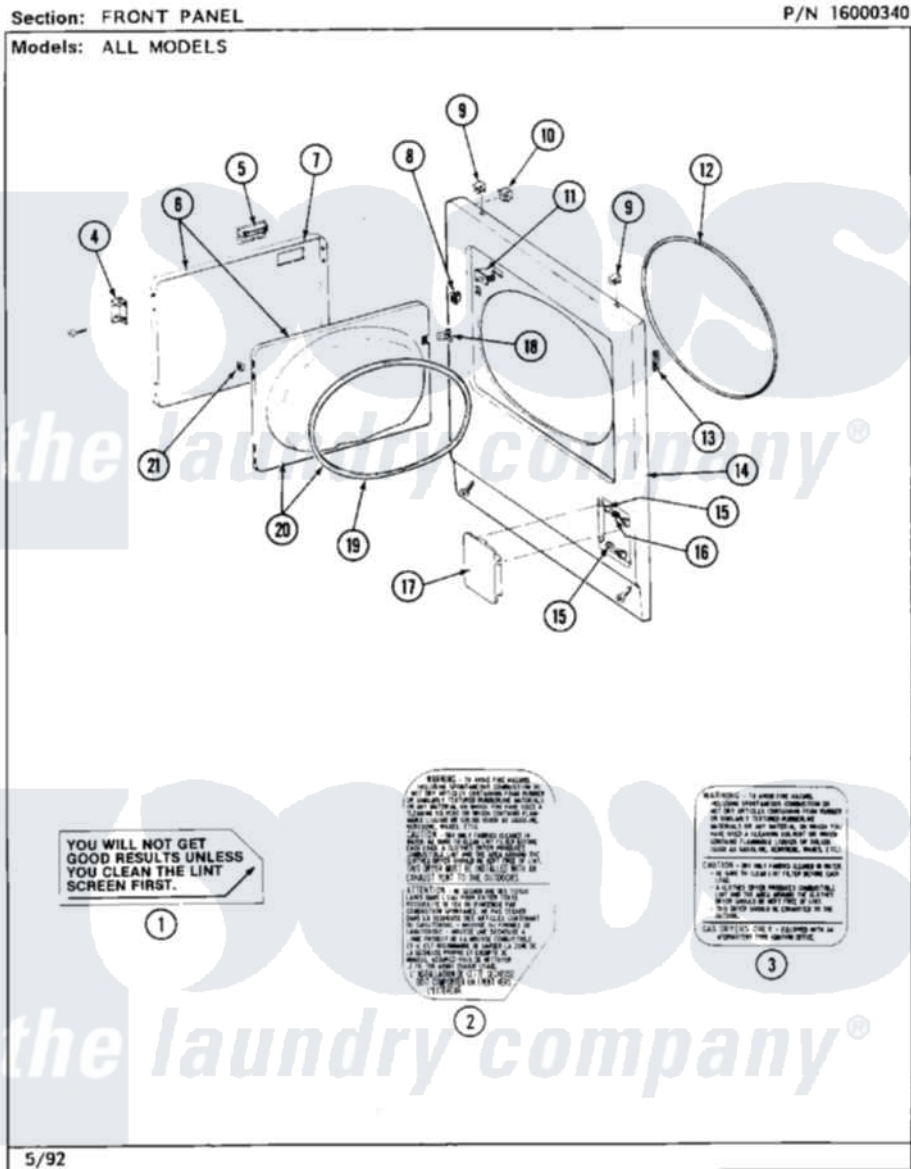

Maytag MDG26CTAAW 06 - FRONT PANEL

24

Maytag Residential Maytag MDG26CTAAW Dryer Parts Parts Diagram 06 - FRONT PANEL
Click on the part number to view part

Item	Original Part Number	Replaced By	Status	Part Description
001	Y313340			LABEL, LINT SCREEN INSTRUCTION
002	314941		Not Available	LABEL, INSTRUCTION
003	314942			INSTRUCTION LABEL
"	NLA		Not Available	INSTRUCTION LABEL
004	307099	33001230		Hinge, Door
"	Y314062			Screw, Door Hinge And Panel
005	312960	489355		Screw, 8 X 1/2
"	314946			Handle White
"	314972			Handle Door ALM
"	NLA		Not Available	(H. WHEAT)
006	NLA		Not Available	(ALM)
"	Y307111		Not Available	DOOR ASSY. COMPLETE (WHT)
007	314966			Panel, Outer
"	NLA		Not Available	(ALM)
008	306436			Door Latch Kit--W

009	212982	22001650	Fastener, Spring
010	Y310376		Clip, Door Switch Harness
011	Y305754	W10169313	Switch-Dor
012	314937		Seal, Front Panel
013	Y313907		Fastener, Twin
014	204439		Screw And Fstner Assembly
"	307998L		Front Panel----NA
"	NLA	Not Available	FRONT PANEL ASSY. (WHT)
015	212949	22001866	Screw, Relay
"	NLA	Not Available	BUSHING, ACCESS STUD
016	312369		Sleeve, Access Panel Stud Part Not Used
017	NLA	Not Available	ACCESS DOOR (WHT)
018	314936	33001305	Strike, Door
"	314944	33001305	Strike, Door
019	314935	33001192	Seal, Door
020	307098	Not Available	DOOR, INNER (W/SEAL)
021	Y313910		Clip, Door Liner To Outer Panel