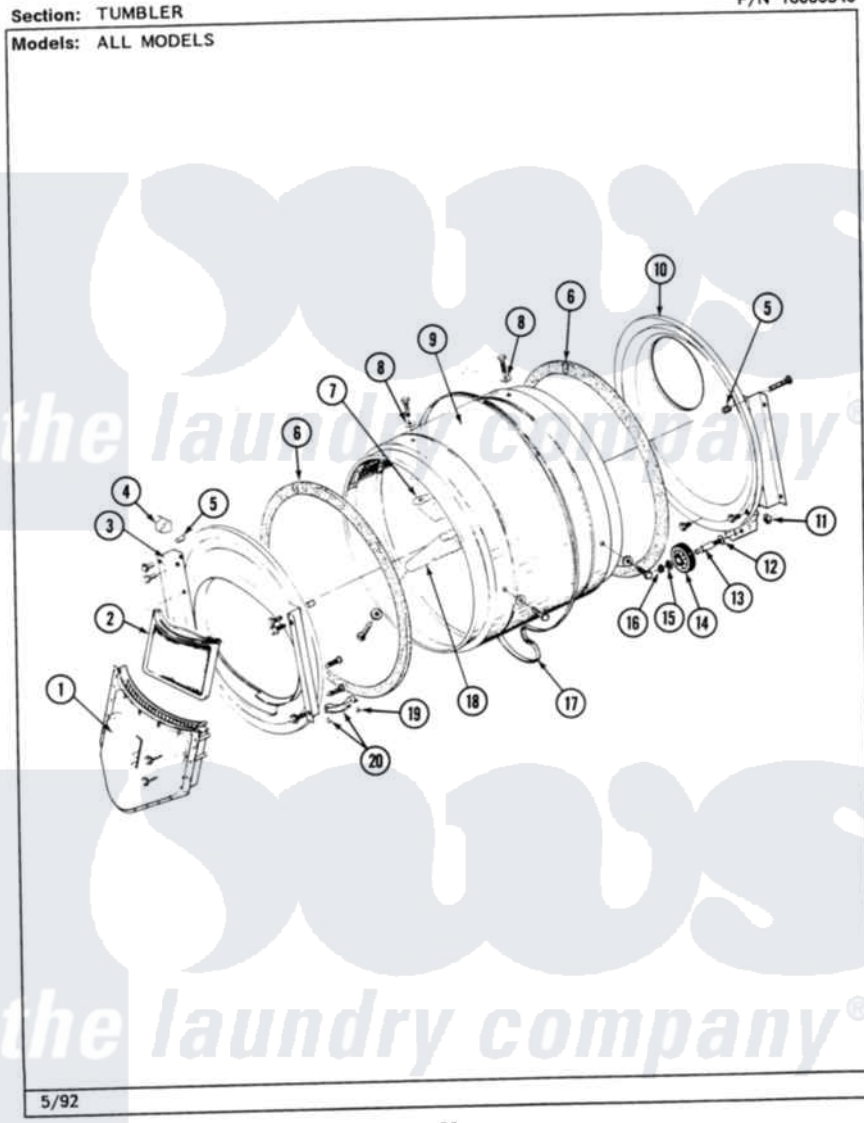

# Maytag MDG26CTAAW 07 - TUMBLER

P/N 16000340

26

Maytag Residential Maytag MDG26CTAAW Dryer Parts Parts Diagram 07 - TUMBLER  
Click on the part number to view part

Item	Original Part Number	Replaced By	Status	Part Description
001	Y307112	<a href="#">33001016</a>		Outlet Duct Assembly
"	Y314110	<a href="#">33002917</a>		Screw, No.10-16
002	307108	<a href="#">33002970</a>		Lint Filte
003	307109	<a href="#">33001179</a>		Front, Tumbler
"	<a href="#">Y313561</a>			Screw---NA
"	NLA		Not Available	SCREW
"	Y310632	<a href="#">1163839</a>		Screw
004	<a href="#">Y310376</a>			Clip, Door Switch Harness
005	NLA		Not Available	COVER, THREAD
006	<a href="#">314820</a>			Seal, Tumbler
007	314803	<a href="#">33001012</a>		Baffle
"	<a href="#">Y310759</a>			Screw, Tumbler Baffles
008	<a href="#">314158</a>			Washer, Baffle To Tumbler
009	306663		Not Available	TUMBLER W/BAFFLES
"	314802		Not Available	TUMBLER W/OUT BAFFLES
010	211294	<a href="#">90767</a>		Screw, 8A X 3/8 HeX Washer Head Tapping

"	Y307114	<a href="#">33001178</a>	Back, Tumbler
"	Y308544	<a href="#">33001178</a>	Back, Tumbler
011	312538	<a href="#">33001443</a>	Nut, Hex
012	Y313347	<a href="#">312535</a>	Washer, Vault Mounting Brk.
013	Y312948	<a href="#">6-3129480</a>	Shaft- Tumbler
014	Y303373	<a href="#">12001541</a>	Drum Roller/Washer Assembly--W
015	<a href="#">312535</a>		Washer, Vault Mounting Brk.
016	410233	<a href="#">9703438</a>	Ring-Retrn
017	<a href="#">Y312959</a>		Poly "V" Belt For Tumbler
018	314804	<a href="#">33001004</a>	Baffle, Tall
"	<a href="#">Y310759</a>		Screw, Tumbler Baffles
019	<a href="#">210720</a>		Rivet, Bearing To Tumbler Fmt
020	<a href="#">306508</a>		Tumbler Bearing Kit ---W