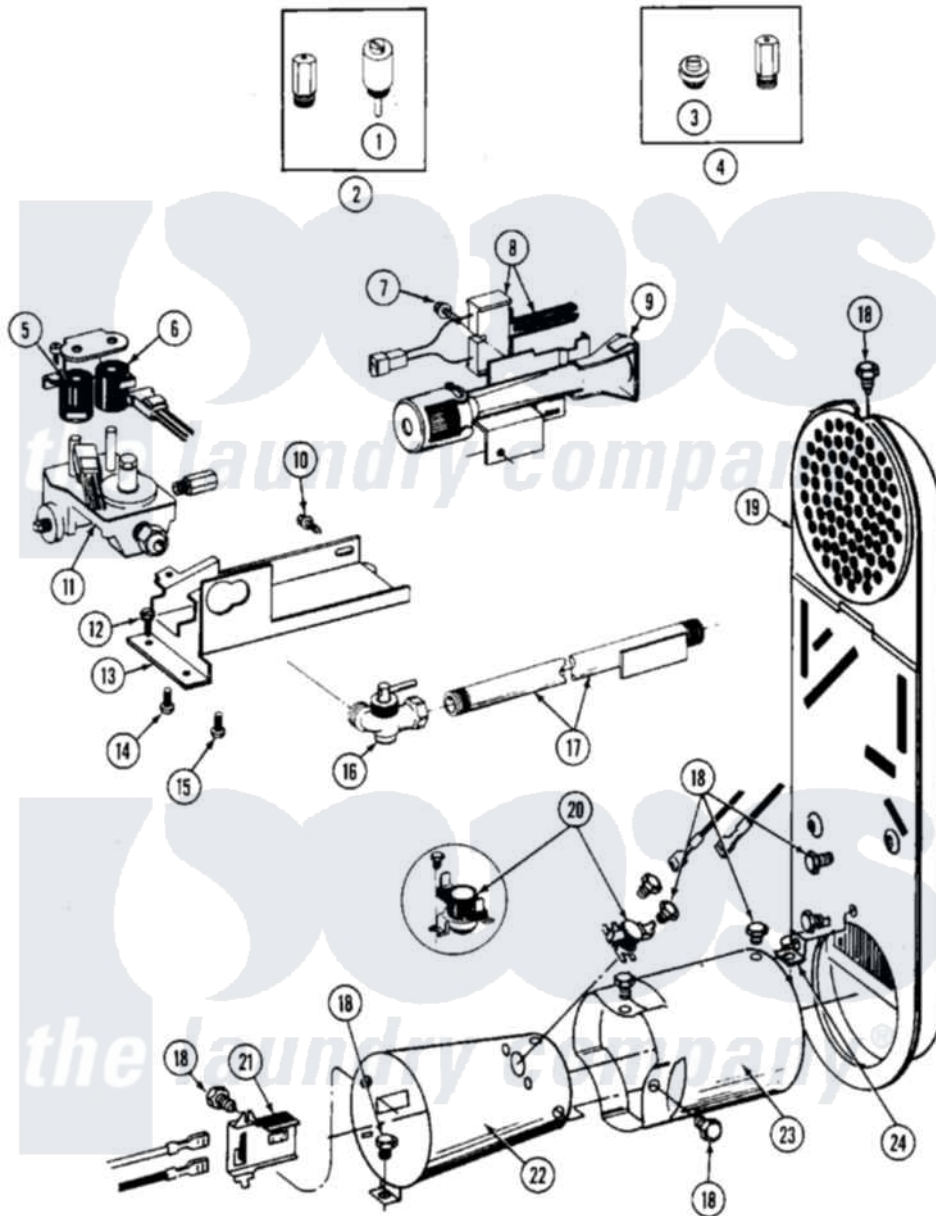

Maytag MDG26CTAAW 08 - GAS VALVE

Maytag Residential Maytag MDG26CTAAW Dryer Parts Parts Diagram 08 - GAS VALVE
 Click on the part number to view part

Item	Original Part Number	Replaced By	Status	Part Description
001	306184		Not Available	PLUG, BLOCKING (LPG REGULATOR)
002	Y308378	W10402145		LP Gas Con
003	314602	694424		Leak, Limiter
004	Y308377		Not Available	CONVERSION KIT (LP TO NATURAL)
005	306106			Coil, Holding And Booster--W
006	306105	694540		Coil, 60 Hz
007	304971			Screw Note: Screw, Igniter
008	304970	4391996		Ignitor
009	304974	33002793		Burner Assembly
010	Y310632	1163839		Screw
011	308345			Valve, Gas
012	Y313561			Screw---NA
013	314566			Gas Control Bracket
014	314082	90767		Screw, 8A X 3/8 HeX Washer Head Tapping

015	Y313559		Screw
016	Y303349		Angle Shut-Off, Gas Valve
017	Y303383	33001735	Pipe And Bracket Assembly Series 18 Not Needed Use Vavle
018	211294	90767	Screw, 8A X 3/8 HeX Washer Head Tapping
019	307119		Duct, Inlet Assembly
"	Y308504	Not Available	INLET DUCT ASSEMBLY
020	305169		Thermostat, Hi-Limit Gas
021	Y303377	338906	Radiant, Sensor
022	Y303368		Cone, Combustion
"	Y308548		Combustion Cone Assembly
023	Y303841		Cone, Extension
024	Y312890		Retainer, Heater Chamber