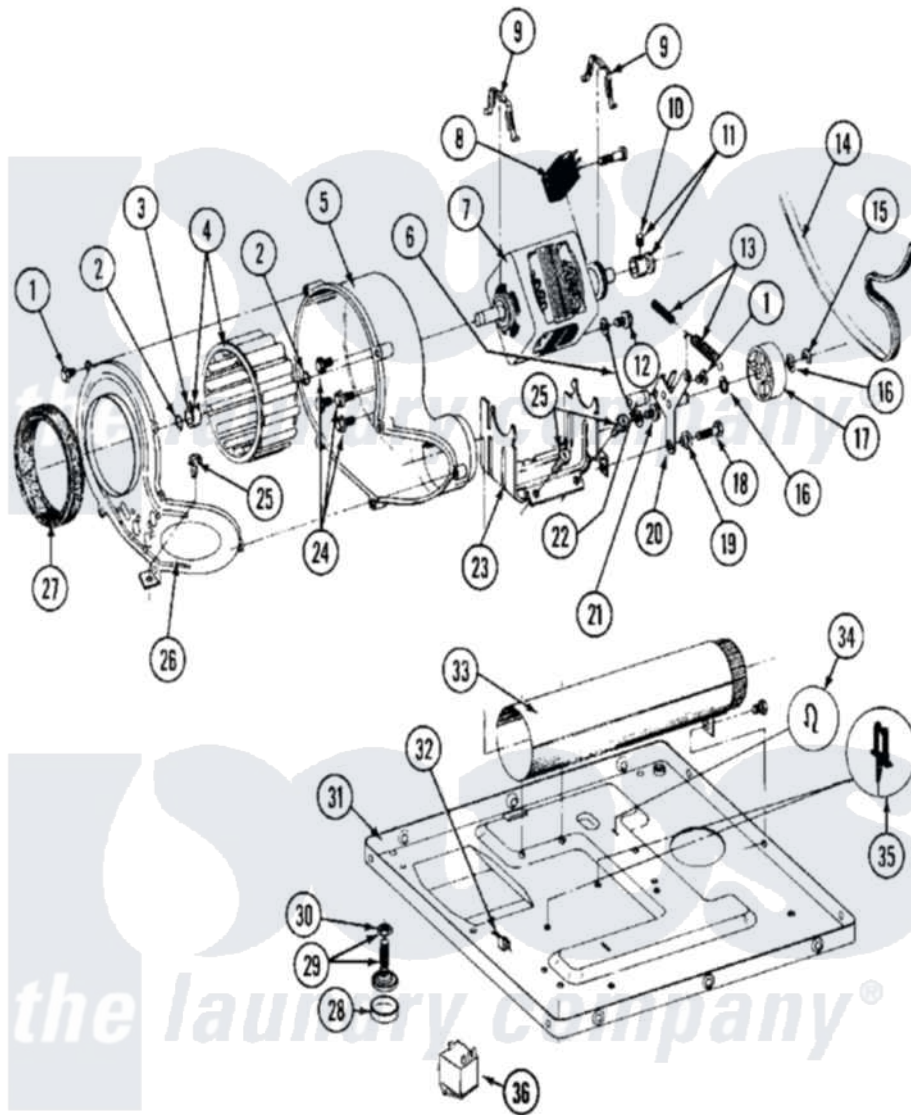

Maytag MDG26CTAAW 09 - MOTOR DRIVE, BLOWER & BASE FRAME

Maytag Residential Maytag MDG26CTAAW Dryer Parts Parts Diagram 09 - MOTOR DRIVE, BLOWER & BASE FRAME
 Click on the part number to view part

Item	Original Part Number	Replaced By	Status	Part Description
001	Y312961	W10116751		Screw
002	410233	9703438		Ring-Retrn
003	312967			Clamp, Blower Housing
004	Y303836			Blower Wheel Assembly And Clamp
005	Y312893			Housing, Blower
006	901220			Ground Wire
007	Y303358	W10410999		Motor-Drive
008	306207		Not Available	(PROD. No.303358-8 & No.303358-9)
"	NLA		Not Available	SWITCH, MOTOR START-PROD.
"	Y303877		Not Available	SWITCH, MOTOR EXTERNAL START No.303358-2, No.303358-4, 303358-7
"	Y303879			Switch, Motor External Start
009	Y015825			Clip, Motor To Motor Support
010	Y053241			Set Screw, Motor Pulley

011	Y305185	6-3051850	Pulley- MO
012	910343	488234	Screw 8-32 X 1/4
013	Y303945		IDLER SPRING ASSY. W/PLUG
014	Y312959		Poly "V" Belt For Tumbler
015	312958	354987	Ring, Retaining
016	Y312527		Washer, Idler Shaft
017	Y303705	6-3037050	Pulley- ID
018	Y014874		Screw, Idler Arm And Sleeve
019	Y312894	315772	Sleeve, Idler Arm
020	Y303363	6-3033630	Idler Arm
021	211294	90767	Screw, 8A X 3/8 HeX Washer Head Tapping
022	Y313582	W10116756	Spacer
023	NLA		Not Available
024	Y310632	1163839	SUPPORT, MOTOR
025	Y313561		Screw
026	314778		Not Available
027	Y312901		COVER, BLOWER HOUSING
028	210684		Seal, Housing Cover
029	Y302699	22003428	Foot, Adjustable Leg
030	210385		Leg, Adjustable
031	Y303361		Not Available
032	Y310376		Lock Nut For Adjustable Leg
033	Y303442		BASE ASSY. (UPPER & LOWER)
034	410490		Clip, Door Switch Harness
035	Y313262	W10116752	EXHAUST DUCT ASSEMBLY
036	306199		Spring, Retainer Wire Harness
			Retainer-
			Relay, Heater