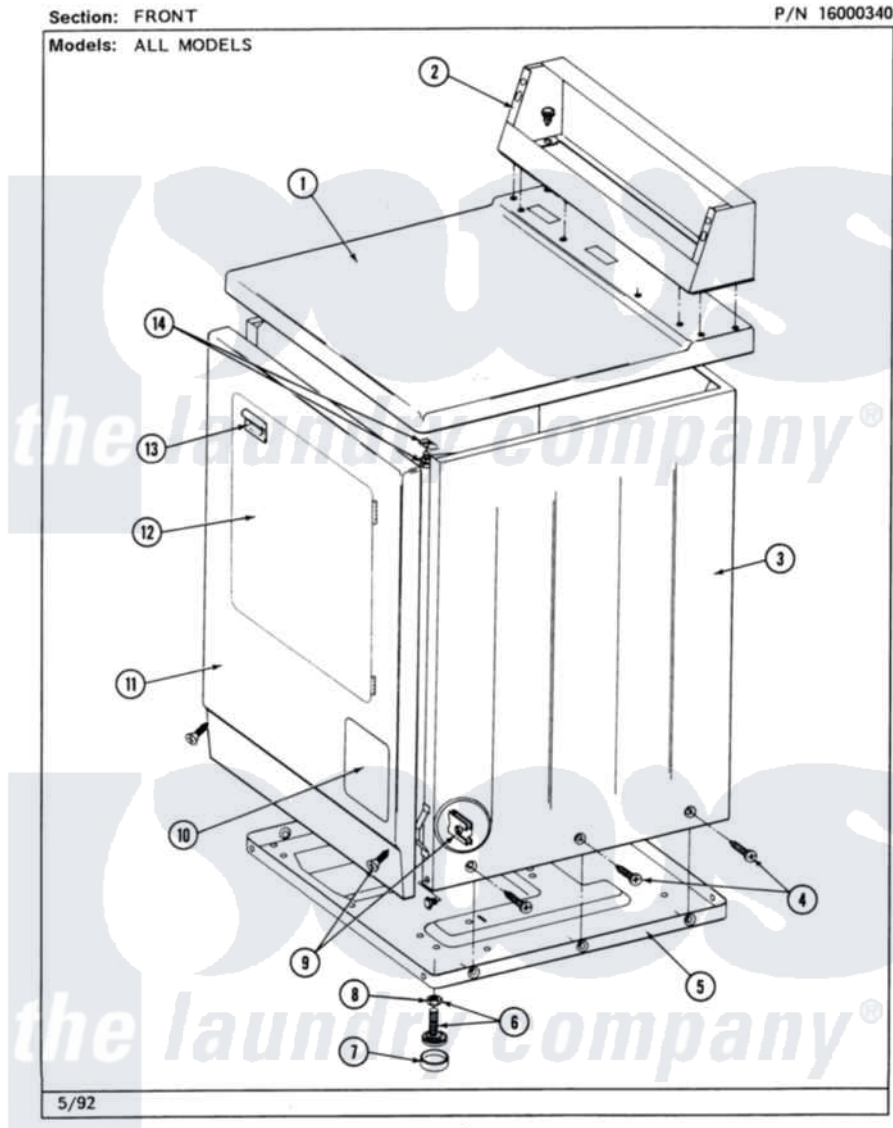

Maytag MDG26MNAAG 01 - FRONT VIEW

2

Maytag [Residential Maytag MDG26MNAAG Dryer Parts](#) Parts Diagram 01 - FRONT VIEW
 Click on the part number to view part

Item	Original Part Number	Replaced By	Status	Part Description
001	307104			Top Cover Assembly
"	NLA		Not Available	(ALM)
002	212276	W10116760		Screw
"	NLA		Not Available	CONSOLE (WHT)
003	NLA		Not Available	CABINET (WHT)
"	Y310632	1163839		Screw
004	213007			Xfor Cabinet See Cabinet, Back
005	Y303361		Not Available	BASE ASSY. (UPPER & LOWER)
006	Y305086			Adjustable Leg And Nut
007	Y314137			Foot, Rubber
008	Y052740	62739		Nut, Lock
009	204439			Screw And Fstner Assembly
010	NLA		Not Available	ACCESS DOOR (WHT)
011	NLA		Not Available	FRONT PANEL ASSY. (WHT)
012	308061		Not Available	DOOR ASSY. COMPLETE

012	300001	Not Available	(WHT)
"	NLA	Not Available	(ALM)
013	314946		Handle White
"	314972		Handle Door ALM
"	NLA	Not Available	(H. WHEAT)
014	204445		Screw And Fastener Assembly