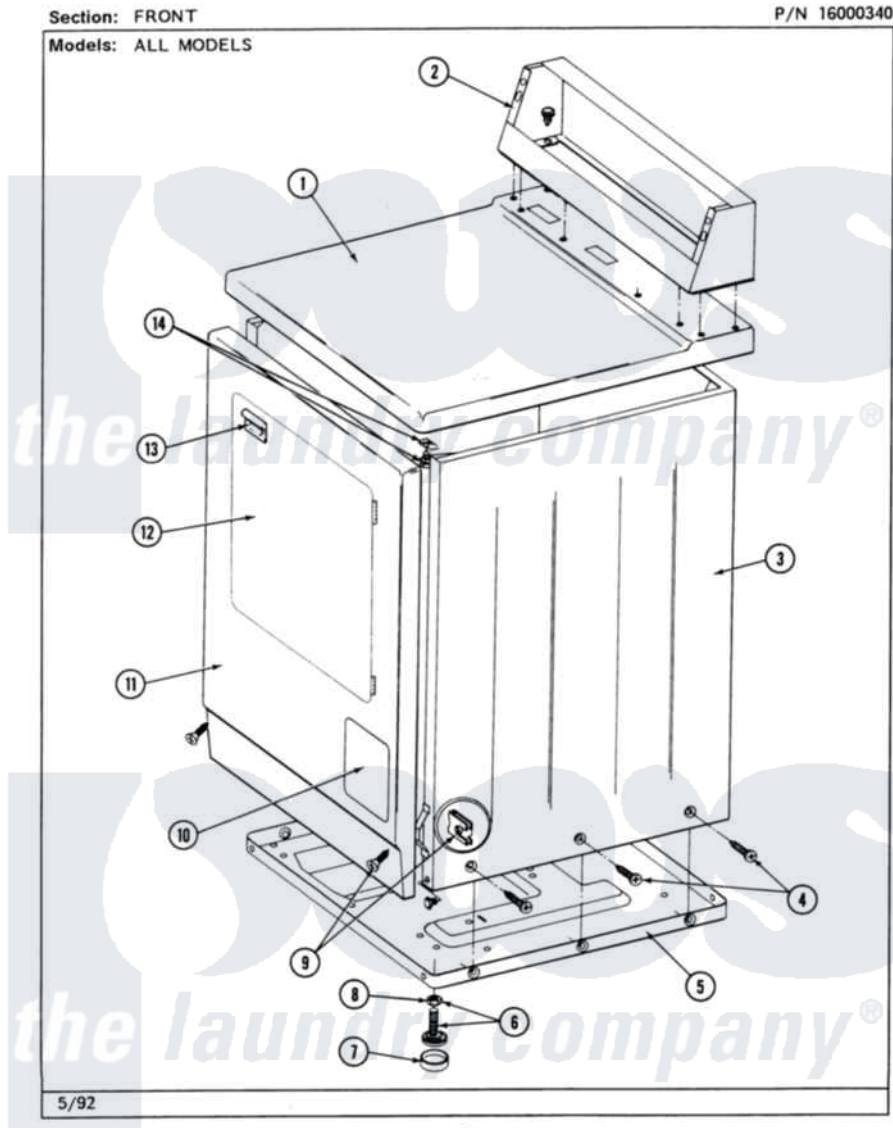

Maytag MDG26MNAAW 01 - FRONT VIEW

2

Maytag [Residential Maytag MDG26MNAAW Dryer Parts](#) Parts Diagram 01 - FRONT VIEW
Click on the part number to view part

Item	Original Part Number	Replaced By	Status	Part Description
001	307104			Top Cover Assembly
"	NLA		Not Available	(ALM)
002	212276	W10116760		Screw
"	NLA		Not Available	CONSOLE (WHT)
003	NLA		Not Available	CABINET (WHT)
"	Y310632	1163839		Screw
004	213007			Xfor Cabinet See Cabinet, Back
005	Y303361		Not Available	BASE ASSY. (UPPER & LOWER)
006	Y305086			Adjustable Leg And Nut
007	Y314137			Foot, Rubber
008	Y052740	62739		Nut, Lock
009	204439			Screw And Fstner Assembly
010	NLA		Not Available	ACCESS DOOR (WHT)
011	NLA		Not Available	FRONT PANEL ASSY. (WHT)
012	308061		Not Available	DOOR ASSY. COMPLETE

012	300001	Not Available	(WHT)
"	NLA	Not Available	(ALM)
013	314946		Handle White
"	314972		Handle Door ALM
"	NLA	Not Available	(H. WHEAT)
014	204445		Screw And Fastener Assembly