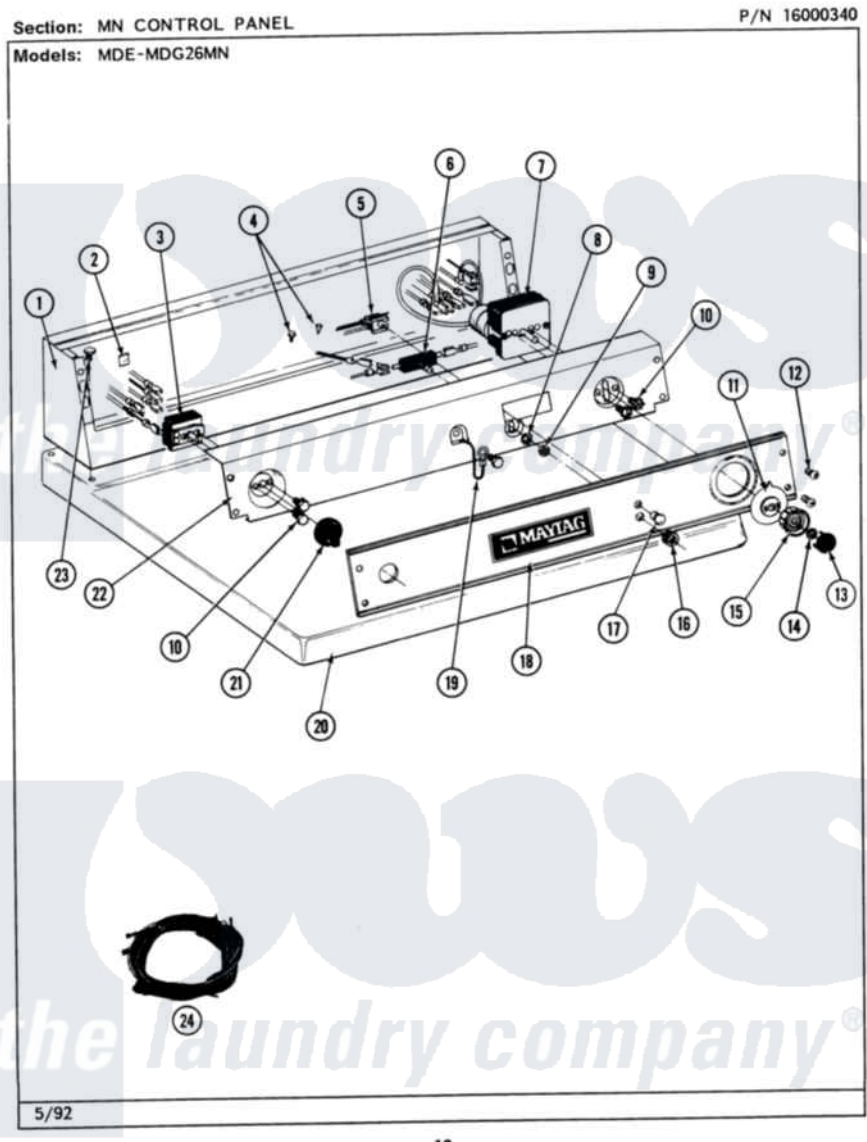

Maytag MDG26MNAAW 03 - CONTROL PANEL (MN)

Maytag [Residential Maytag MDG26MNAAW Dryer Parts](#) Parts Diagram 03 - CONTROL PANEL (MN)
 Click on the part number to view part

Item	Original Part Number	Replaced By	Status	Part Description
001	NLA		Not Available	CONSOLE (WHT)
002	215003			Fastener, Panel And Bracket
003	307237	W10327105		Switch, Cycle Selection
004	211294	90767		Screw, 8A X 3/8 HeX Washer Head Tapping
"	Y314322	211251		Screw, Transformer
005	204075		Not Available	PILOT LAMP (DG MODELS ONLY)
006	306940	W10149462		Switch, Push-To-Start
007	305214			Timer
"	Y304585			Timer Motor RPR For 305214 Timer Only
008	312751			Lockwasher, Start Switch
009	Y312706	422617		Nut
010	Y313588	488234		Screw 8-32 X 1/4
011	314725	33001500		Dial, Timer Indicator
012	212277			Screw, No.8 X 1/2 Inch

013	314723	W10133501	Cap, Knob
014	312273		Nut, Control Knob
015	314724		Knob For Timer
016	Y312702		Knurled Nut, Start Switch
017	215564		Lens, Indicator Light
018	314909	33001021	Panel, Control
019	205810		Wire, Ground
"	211252		Screw, Ground Wire
020	307104		Top Cover Assembly
"	NLA	Not Available	(ALM)
021	306938		Knob, Selector Switch
022	NLA	Not Available	BACK UP PLATE (WHT)
023	212276	W10116760	Screw
024	308510		Wire Harness, Main
"	NLA	Not Available	WIRE HARNESS