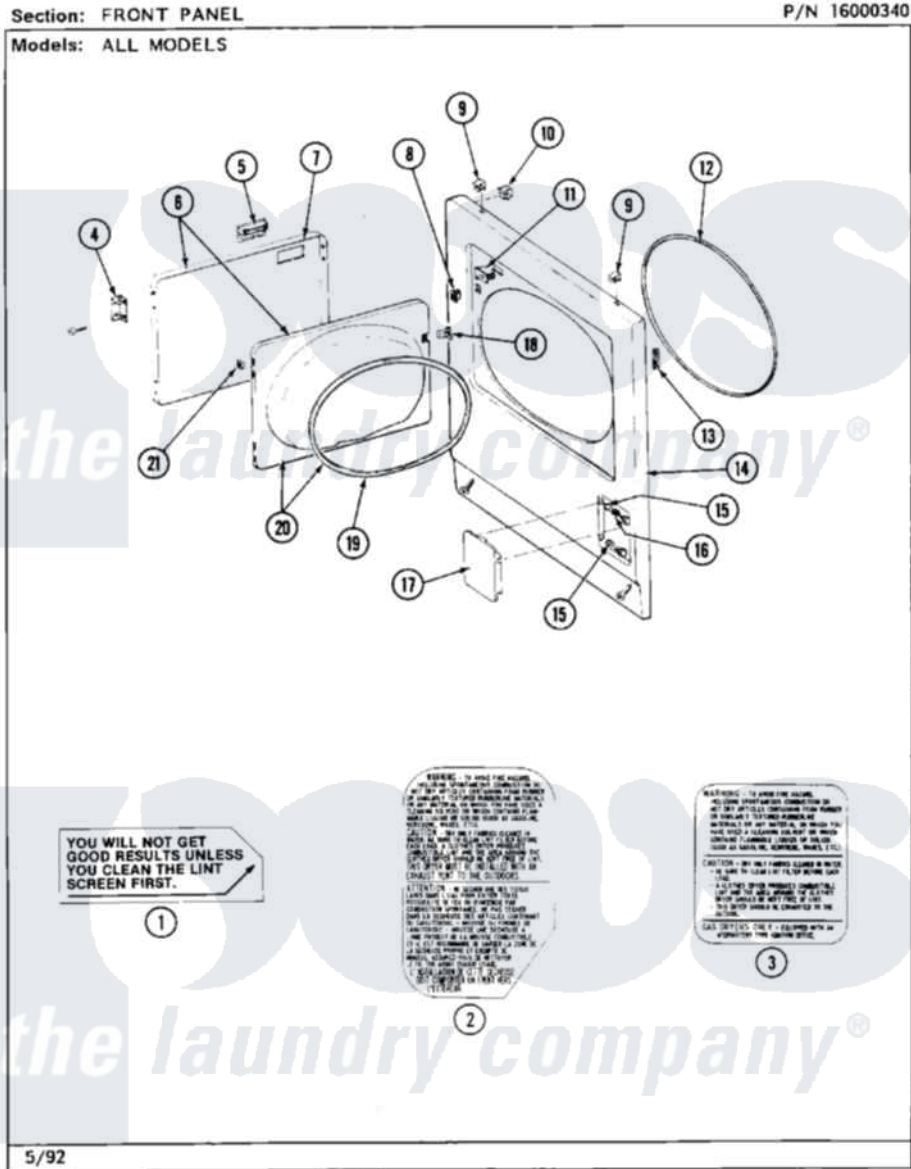

Maytag MDG26MNAAW 04 - FRONT PANEL

24

Maytag Residential Maytag MDG26MNAAW Dryer Parts Parts Diagram 04 - FRONT PANEL
Click on the part number to view part

Item	Original Part Number	Replaced By	Status	Part Description
001	Y313340			LABEL, LINT SCREEN INSTRUCTION
002	314941		Not Available	LABEL, INSTRUCTION
003	314942			INSTRUCTION LABEL
"	NLA		Not Available	INSTRUCTION LABEL
004	307099	33001230		Hinge, Door
"	Y314062			Screw, Door Hinge And Panel
005	312960	489355		Screw, 8 X 1/2
"	314946			Handle White
"	314972			Handle Door ALM
"	NLA		Not Available	(H. WHEAT)
006	NLA		Not Available	(ALM)
"	Y307111		Not Available	DOOR ASSY. COMPLETE (WHT)
007	314966			Panel, Outer
"	NLA		Not Available	(ALM)
008	306436			Door Latch Kit--W

009	212982	22001650	Fastener, Spring
010	Y310376		Clip, Door Switch Harness
011	Y305753	W10169313	Switch-Dor
012	314937		Seal, Front Panel
013	Y313907		Fastener, Twin
014	204439		Screw And Fstner Assembly
"	307998L		Front Panel----NA
"	NLA	Not Available	FRONT PANEL ASSY. (WHT)
015	212949	22001866	Screw, Relay
"	NLA	Not Available	BUSHING, ACCESS STUD
016	312369		Sleeve, Access Panel Stud Part Not Used
017	NLA	Not Available	ACCESS DOOR (WHT)
018	314936	33001305	Strike, Door
"	314944	33001305	Strike, Door
019	314935	33001192	Seal, Door
020	307098	Not Available	DOOR, INNER (W/SEAL)
021	Y313910		Clip, Door Liner To Outer Panel