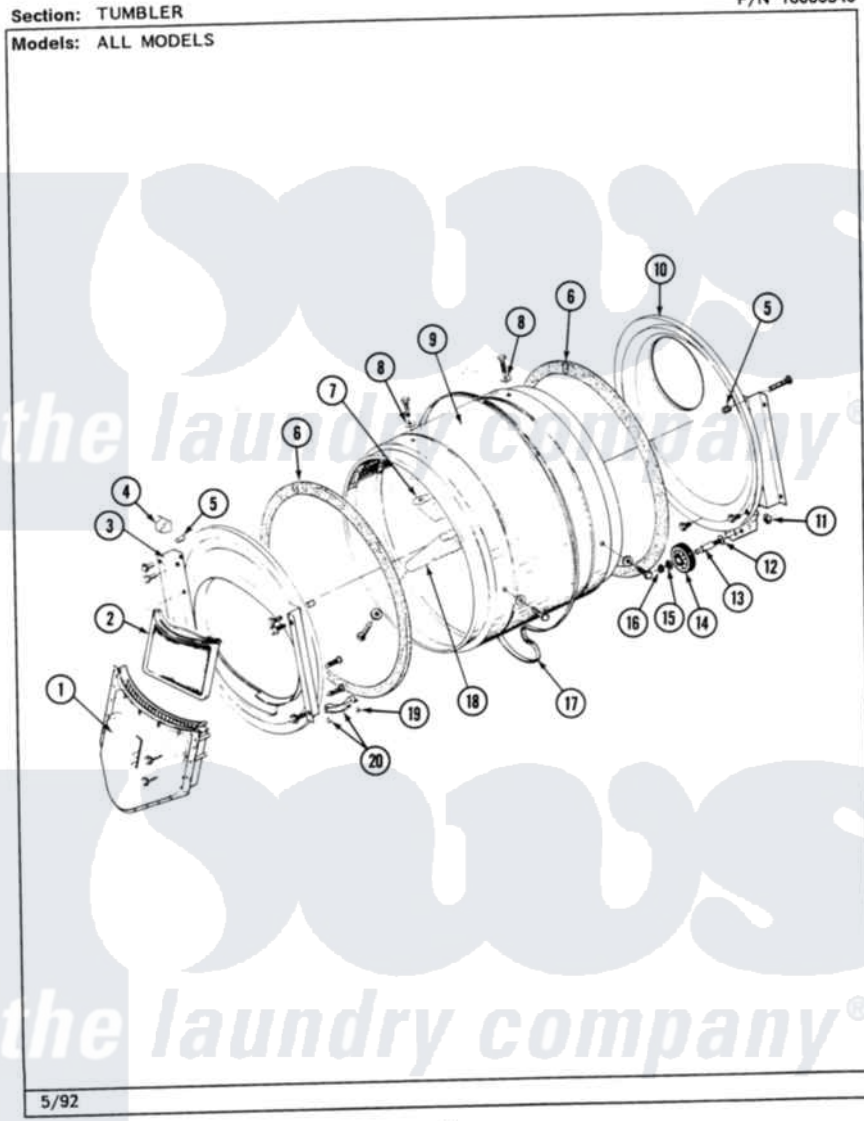

Maytag MDG26MNAAW 05 - TUMBLER

P/N 16000340

26

Maytag [Residential Maytag MDG26MNAAW Dryer Parts](#) Parts Diagram 05 - TUMBLER
Click on the part number to view part

Item	Original Part Number	Replaced By	Status	Part Description
001	Y307112	33001016		Outlet Duct Assembly
"	Y314110	33002917		Screw, No.10-16
002	307108	33002970		Lint Filte
003	307109	33001179		Front, Tumbler
"	Y313561			Screw---NA
"	NLA		Not Available	SCREW
"	Y310632	1163839		Screw
004	Y310376			Clip, Door Switch Harness
005	NLA		Not Available	COVER, THREAD
006	314820			Seal, Tumbler
007	314803	33001012		Baffle
"	Y310759			Screw, Tumbler Baffles
008	314158			Washer, Baffle To Tumbler
009	306663		Not Available	TUMBLER W/BAFFLES
"	314802		Not Available	TUMBLER W/OUT BAFFLES
010	211294	90767		Screw, 8A X 3/8 HeX Washer Head Tapping

"	Y307114	33001178	Back, Tumbler
"	Y308544	33001178	Back, Tumbler
011	312538	33001443	Nut, Hex
012	Y313347	312535	Washer, Vault Mounting Brk.
013	Y312948	6-3129480	Shaft- Tumbler
014	Y303373	12001541	Drum Roller/Washer Assembly--W
015	312535		Washer, Vault Mounting Brk.
016	410233	9703438	Ring-Retrn
017	Y312959		Poly "V" Belt For Tumbler
018	314804	33001004	Baffle, Tall
"	Y310759		Screw, Tumbler Baffles
019	210720		Rivet, Bearing To Tumbler Fmt
020	306508		Tumbler Bearing Kit ---W