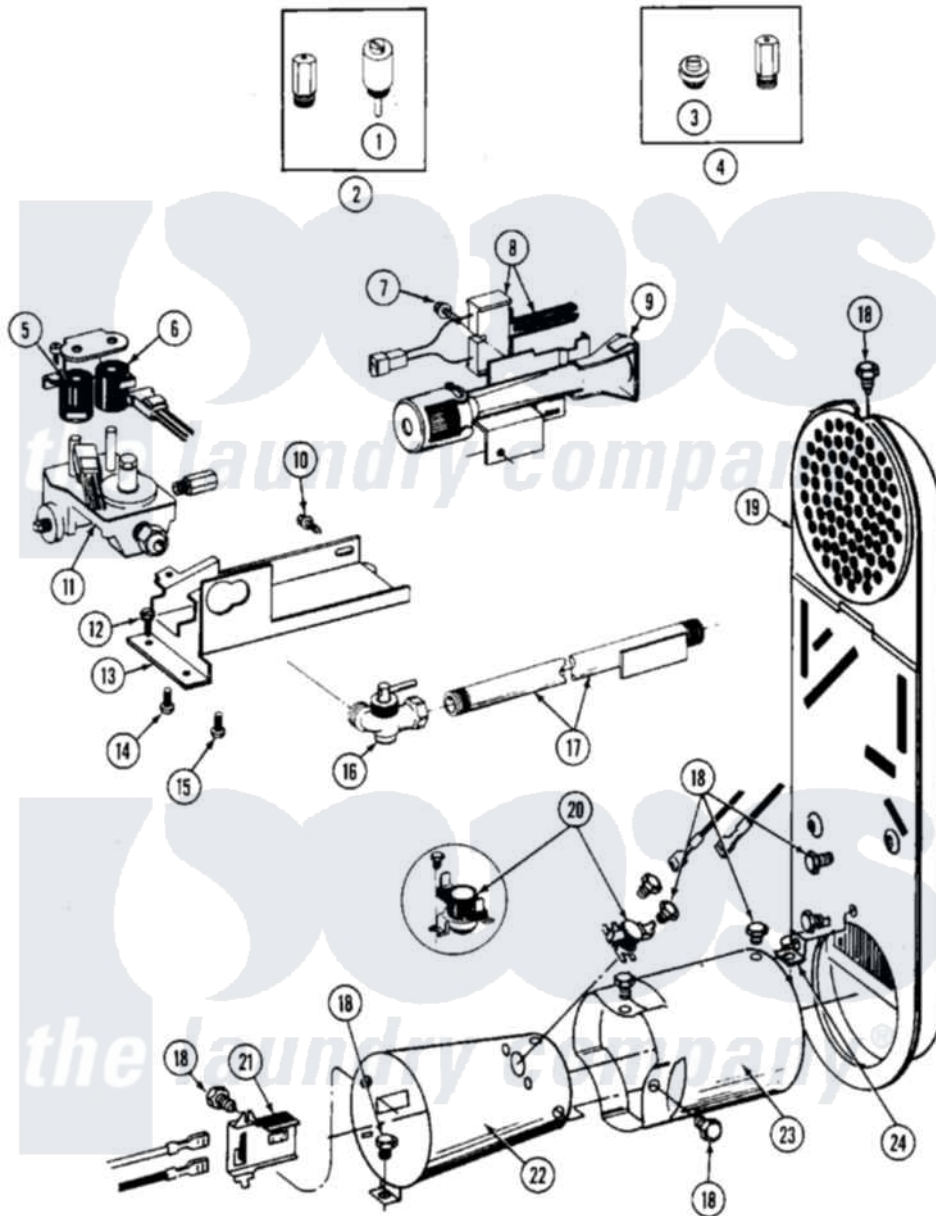

Maytag MDG26MNAAW 06 - GAS VALVE

Maytag Residential Maytag MDG26MNAAW Dryer Parts Parts Diagram 06 - GAS VALVE
 Click on the part number to view part

Item	Original Part Number	Replaced By	Status	Part Description
001	306184		Not Available	PLUG, BLOCKING (LPG REGULATOR)
002	Y308378	W10402145		LP Gas Con
003	314602	694424		Leak, Limiter
004	Y308377		Not Available	CONVERSION KIT (LP TO NATURAL)
005	306106			Coil, Holding And Booster--W
006	306105	694540		Coil, 60 Hz
007	304971			Screw Note: Screw, Igniter
008	304970	4391996		Ignitor
009	304974	33002793		Burner Assembly
010	Y310632	1163839		Screw
011	308345			Valve, Gas
012	Y313561			Screw---NA
013	314566			Gas Control Bracket
014	314082	90767		Screw, 8A X 3/8 HeX Washer Head Tapping

015	Y313559		Screw
016	Y303349		Angle Shut-Off, Gas Valve
017	Y303383	33001735	Pipe And Bracket Assembly Series 18 Not Needed Use Vavle
018	211294	90767	Screw, 8A X 3/8 HeX Washer Head Tapping
019	307119		Duct, Inlet Assembly
"	Y308504	Not Available	INLET DUCT ASSEMBLY
020	305169		Thermostat, Hi-Limit Gas
021	Y303377	338906	Radiant, Sensor
022	Y303368		Cone, Combustion
"	Y308548		Combustion Cone Assembly
023	Y303841		Cone, Extension
024	Y312890		Retainer, Heater Chamber