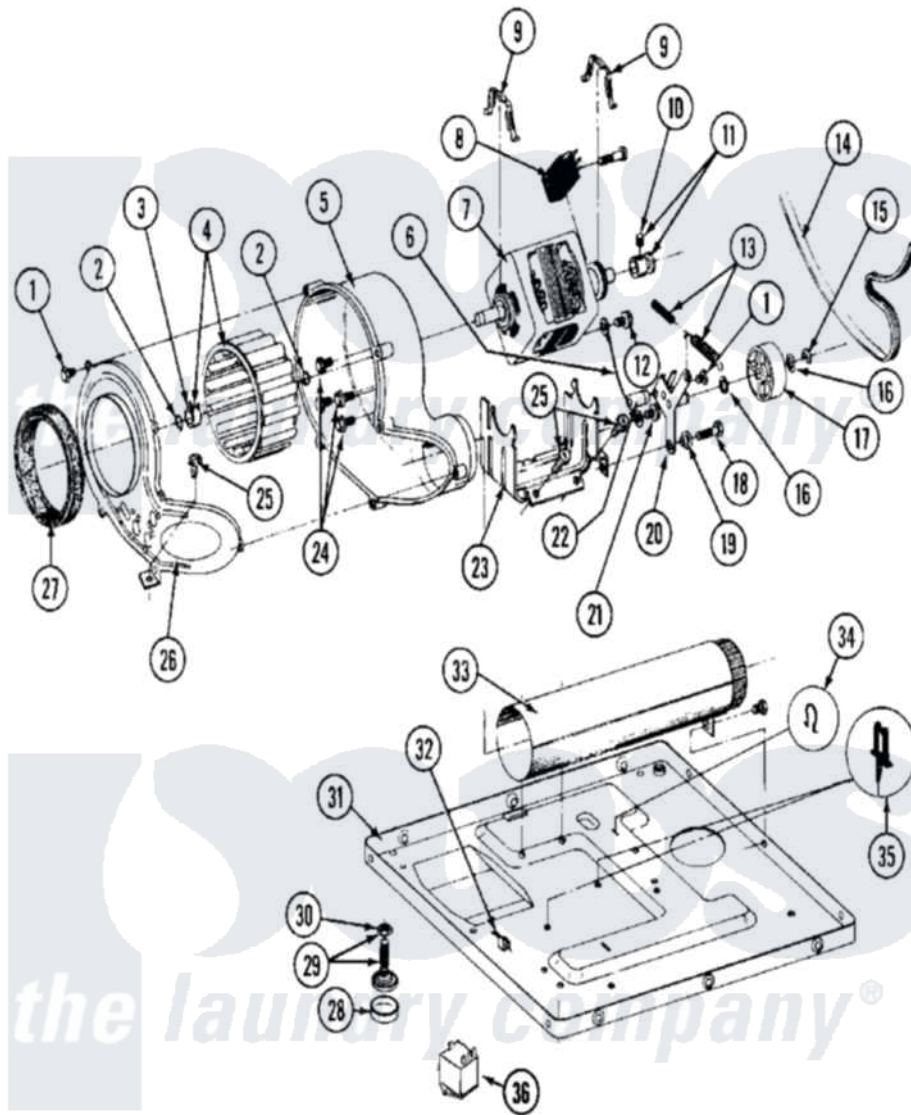

Maytag MDG26MNAAW 07 - MOTOR DRIVE, BLOWER & BASE FRAME

Maytag [Residential Maytag MDG26MNAAW Dryer Parts](#) Parts Diagram 07 - MOTOR DRIVE, BLOWER & BASE FRAME

Click on the part number to view part

Item	Original Part Number	Replaced By	Status	Part Description
001	Y312961	W10116751		Screw
002	410233	9703438		Ring-Retrn
003	312967			Clamp, Blower Housing
004	Y303836			Blower Wheel Assembly And Clamp
005	Y312893			Housing, Blower
006	901220			Ground Wire
007	Y303358	W10410999		Motor-Drive
008	306207		Not Available	(PROD. No.303358-8 & No.303358-9)
"	NLA		Not Available	SWITCH, MOTOR START-PROD.
"	Y303877		Not Available	SWITCH, MOTOR EXTERNAL START No.303358-2, No.303358-4, 303358-7
"	Y303879			Switch, Motor External Start
009	Y015825			Clip, Motor To Motor Support
010	Y053241			Set Screw, Motor Pulley

011	Y305185	6-3051850	Pulley- MO
012	910343	488234	Screw 8-32 X 1/4
013	Y303945		IDLER SPRING ASSY. W/PLUG
014	Y312959		Poly "V" Belt For Tumbler
015	312958	354987	Ring, Retaining
016	Y312527		Washer, Idler Shaft
017	Y303705	6-3037050	Pulley- ID
018	Y014874		Screw, Idler Arm And Sleeve
019	Y312894	315772	Sleeve, Idler Arm
020	Y303363	6-3033630	Idler Arm
021	211294	90767	Screw, 8A X 3/8 HeX Washer Head Tapping
022	Y313582	W10116756	Spacer
023	NLA	Not Available	SUPPORT, MOTOR
024	Y310632	1163839	Screw
025	Y313561		Screw----NA
026	314778	Not Available	COVER, BLOWER HOUSING
027	Y312901		Seal, Housing Cover
028	210684		Foot, Adjustable Leg
029	Y302699	22003428	Leg, Adjustable
030	210385		Lock Nut For Adjustable Leg
031	Y303361	Not Available	BASE ASSY. (UPPER & LOWER)
032	Y310376		Clip, Door Switch Harness
033	Y303442		EXHAUST DUCT ASSEMBLY
034	410490		Spring, Retainer Wire Harness
035	Y313262	W10116752	Retainer-
036	306199		Relay, Heater