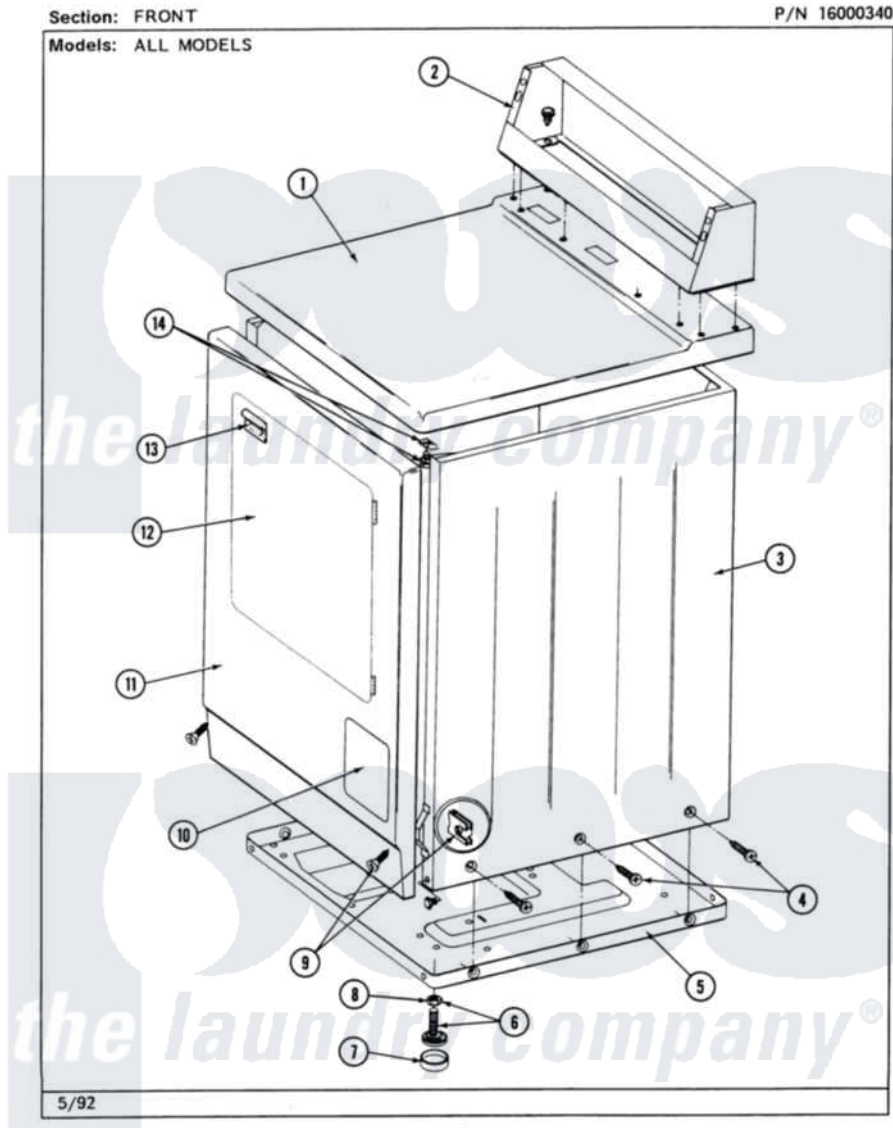

# Maytag MDG26MNABG 01 - FRONT

2

Maytag [Residential Maytag MDG26MNABG Dryer Parts](#) Parts Diagram 01 - FRONT  
Click on the part number to view part

Item	Original Part Number	Replaced By	Status	Part Description
001	<a href="#">307104</a>			Top Cover Assembly
"	NLA		Not Available	(ALM)
002	212276	<a href="#">W10116760</a>		Screw
"	NLA		Not Available	CONSOLE (WHT)
003	NLA		Not Available	CABINET (WHT)
"	Y310632	<a href="#">1163839</a>		Screw
004	<a href="#">213007</a>			Xfor Cabinet See Cabinet, Back
005	Y303361		Not Available	BASE ASSY. (UPPER & LOWER)
006	<a href="#">Y305086</a>			Adjustable Leg And Nut
007	<a href="#">Y314137</a>			Foot, Rubber
008	Y052740	<a href="#">62739</a>		Nut, Lock
009	<a href="#">204439</a>			Screw And Fstner Assembly
010	NLA		Not Available	ACCESS DOOR (WHT)
011	NLA		Not Available	FRONT PANEL ASSY. (WHT)
012	308061		Not Available	DOOR ASSY. COMPLETE

012	300001	Not Available	(WHT)
"	NLA	Not Available	(ALM)
013	<a href="#">314946</a>		Handle White
"	<a href="#">314972</a>		Handle Door ALM
"	NLA	Not Available	(H. WHEAT)
014	<a href="#">204445</a>		Screw And Fastener Assembly