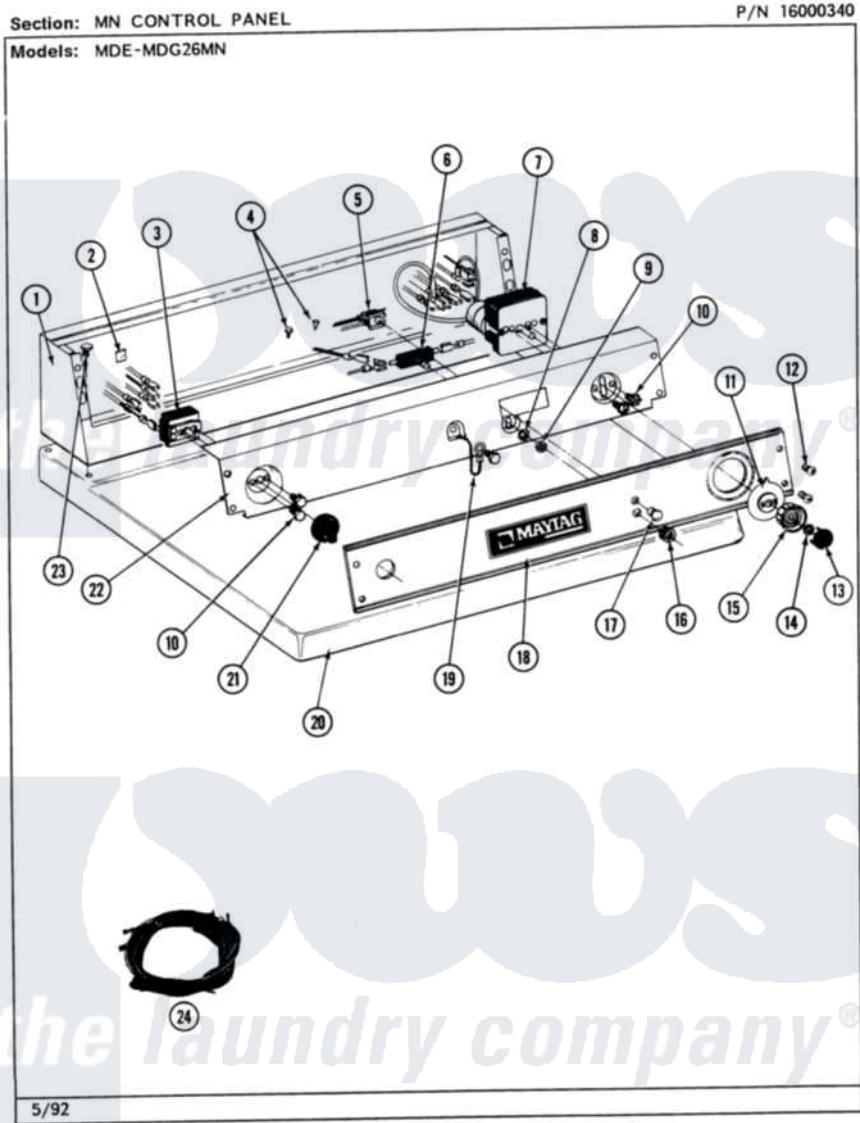

Maytag MDG26MNABG 03 - MN CONTROL PANEL

10

Maytag [Residential Maytag MDG26MNABG Dryer Parts](#) Parts Diagram 03 - MN CONTROL PANEL
 Click on the part number to view part

Item	Original Part Number	Replaced By	Status	Part Description
001	NLA		Not Available	CONSOLE (WHT)
002	215003			Fastener, Panel And Bracket
003	307237	W10327105		Switch, Cycle Selection
004	211294	90767		Screw, 8A X 3/8 HeX Washer Head Tapping
"	Y314322	211251		Screw, Transformer
005	204075		Not Available	PILOT LAMP (DG MODELS ONLY)
006	306940	W10149462		Switch, Push-To-Start
007	305214			Timer
"	Y304585			Timer Motor RPR For 305214 Timer Only
008	312751			Lockwasher, Start Switch
009	Y312706	422617		Nut
010	Y313588	488234		Screw 8-32 X 1/4
011	314725	33001500		Dial, Timer Indicator
012	212277			Screw, No.8 X 1/2 Inch

013	314723	W10133501	Cap, Knob
014	312273		Nut, Control Knob
015	314724		Knob For Timer
016	Y312702		Knurled Nut, Start Switch
017	215564		Lens, Indicator Light
018	314909	33001021	Panel, Control
019	205810		Wire, Ground
"	211252		Screw, Ground Wire
020	307104		Top Cover Assembly
"	NLA	Not Available	(ALM)
021	306938		Knob, Selector Switch
022	NLA	Not Available	BACK UP PLATE (WHT)
023	212276	W10116760	Screw
024	308510		Wire Harness, Main
"	NLA	Not Available	WIRE HARNESS