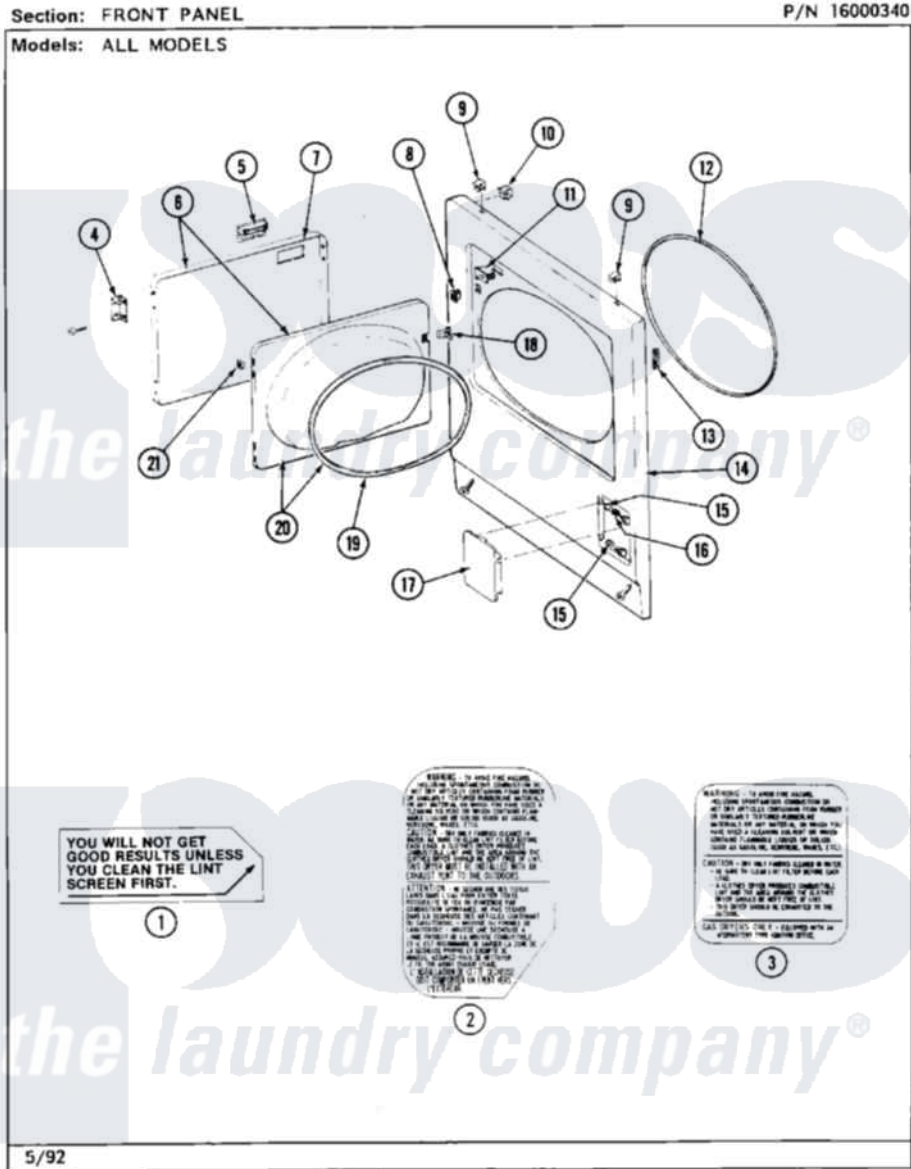

Maytag MDG26MNABG 04 - FRONT PANEL

24

Maytag Residential Maytag MDG26MNABG Dryer Parts Parts Diagram 04 - FRONT PANEL
Click on the part number to view part

| Item | Original Part Number | Replaced By | Status | Part Description |
|------|-------------------------|--------------------------|---------------|--------------------------------|
| 001 | Y313340 | | | LABEL, LINT SCREEN INSTRUCTION |
| 002 | 314941 | | Not Available | LABEL, INSTRUCTION |
| 003 | 314942 | | | INSTRUCTION LABEL |
| " | NLA | | Not Available | INSTRUCTION LABEL |
| 004 | 307099 | 33001230 | | Hinge, Door |
| " | Y314062 | | | Screw, Door Hinge And Panel |
| 005 | 312960 | 489355 | | Screw, 8 X 1/2 |
| " | 314946 | | | Handle White |
| " | 314972 | | | Handle Door ALM |
| " | NLA | | Not Available | (H. WHEAT) |
| 006 | NLA | | Not Available | (ALM) |
| " | Y307111 | | Not Available | DOOR ASSY. COMPLETE (WHT) |
| 007 | 314966 | | | Panel, Outer |
| " | NLA | | Not Available | (ALM) |
| 008 | 306436 | | | Door Latch Kit--W |

| | | | |
|-----|-------------------------|---------------------------|--|
| 009 | 212982 | 22001650 | Fastener, Spring |
| 010 | Y310376 | | Clip, Door Switch Harness |
| 011 | Y305753 | W10169313 | Switch-Dor |
| 012 | 314937 | | Seal, Front Panel |
| 013 | Y313907 | | Fastener, Twin |
| 014 | 204439 | | Screw And Fstner Assembly |
| " | 307998L | | Front Panel----NA |
| " | NLA | Not Available | FRONT PANEL ASSY. (WHT) |
| 015 | 212949 | 22001866 | Screw, Relay |
| " | NLA | Not Available | BUSHING, ACCESS STUD |
| 016 | 312369 | | Sleeve, Access Panel Stud Part Not Used |
| 017 | NLA | Not Available | ACCESS DOOR (WHT) |
| 018 | 314936 | 33001305 | Strike, Door |
| " | 314944 | 33001305 | Strike, Door |
| 019 | 314935 | 33001192 | Seal, Door |
| 020 | 307098 | Not Available | DOOR, INNER (W/SEAL) |
| 021 | Y313910 | | Clip, Door Liner To Outer Panel |