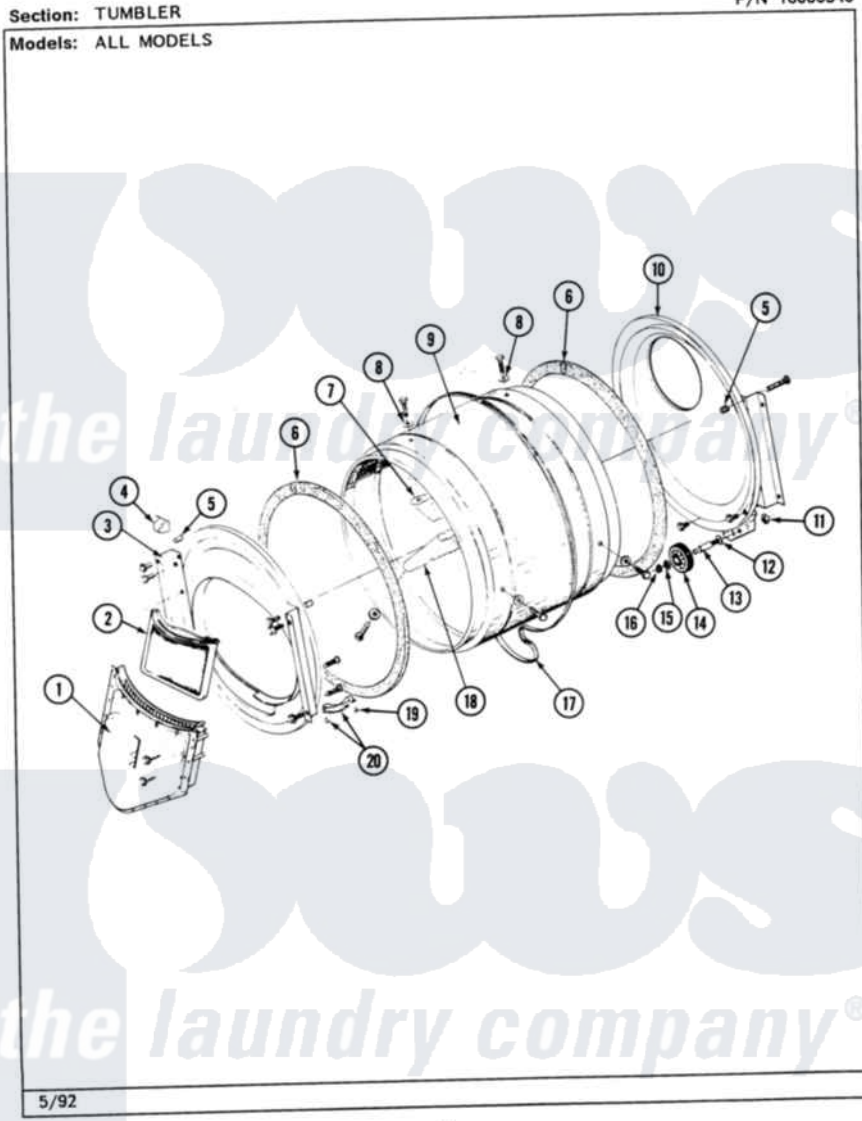

Maytag MDG26MNABG 05 - TUMBLER

P/N 16000340

26

Maytag [Residential Maytag MDG26MNABG Dryer Parts](#) Parts Diagram 05 - TUMBLER
Click on the part number to view part

Item	Original Part Number	Replaced By	Status	Part Description
001	Y307112	33001016		Outlet Duct Assembly
"	Y314110	33002917		Screw, No.10-16
002	307108	33002970		Lint Filte
003	307109	33001179		Front, Tumbler
"	Y313561			Screw---NA
"	NLA		Not Available	SCREW
"	Y310632	1163839		Screw
004	Y310376			Clip, Door Switch Harness
005	NLA		Not Available	COVER, THREAD
006	314820			Seal, Tumbler
007	314803	33001012		Baffle
"	Y310759			Screw, Tumbler Baffles
008	314158			Washer, Baffle To Tumbler
009	306663		Not Available	TUMBLER W/BAFFLES
"	314802		Not Available	TUMBLER W/OUT BAFFLES
010	211294	90767		Screw, 8A X 3/8 HeX Washer Head Tapping

"	Y307114	33001178	Back, Tumbler
"	Y308544	33001178	Back, Tumbler
011	312538	33001443	Nut, Hex
012	Y313347	312535	Washer, Vault Mounting Brk.
013	Y312948	6-3129480	Shaft- Tumbler
014	Y303373	12001541	Drum Roller/Washer Assembly--W
015	312535		Washer, Vault Mounting Brk.
016	410233	9703438	Ring-Retrn
017	Y312959		Poly "V" Belt For Tumbler
018	314804	33001004	Baffle, Tall
"	Y310759		Screw, Tumbler Baffles
019	210720		Rivet, Bearing To Tumbler Fmt
020	306508		Tumbler Bearing Kit ---W