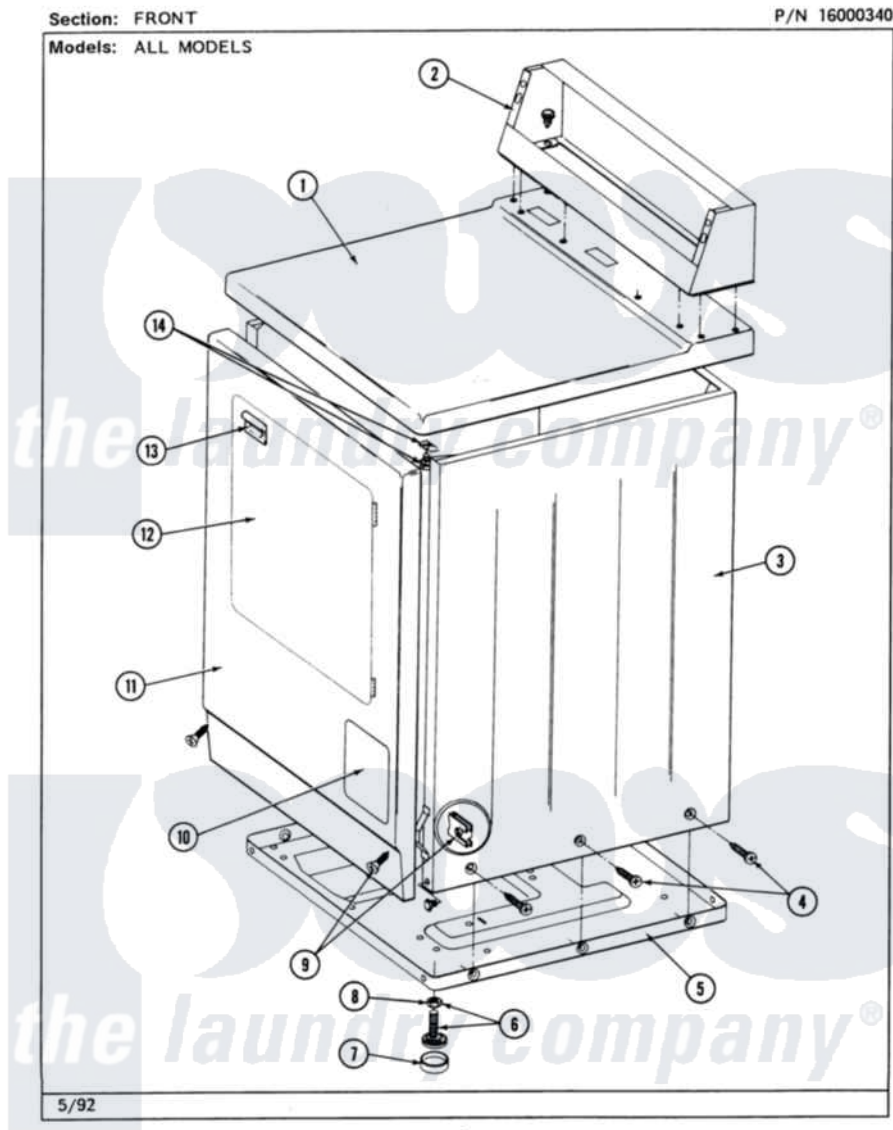

Maytag MDG26MNABL 01 - FRONT

2

Maytag [Residential Maytag MDG26MNABL Dryer Parts](#) Parts Diagram 01 - FRONT
Click on the part number to view part

Item	Original Part Number	Replaced By	Status	Part Description
001	307104			Top Cover Assembly
"	NLA		Not Available	(ALM)
002	212276	W10116760		Screw
"	NLA		Not Available	CONSOLE (WHT)
003	NLA		Not Available	CABINET (WHT)
"	Y310632	1163839		Screw
004	213007			Xfor Cabinet See Cabinet, Back
005	Y303361		Not Available	BASE ASSY. (UPPER & LOWER)
006	Y305086			Adjustable Leg And Nut
007	Y314137			Foot, Rubber
008	Y052740	62739		Nut, Lock
009	204439			Screw And Fstner Assembly
010	NLA		Not Available	ACCESS DOOR (WHT)
011	NLA		Not Available	FRONT PANEL ASSY. (WHT)
012	308061		Not Available	DOOR ASSY. COMPLETE

012	300001	Not Available	(WHT)
"	NLA	Not Available	(ALM)
013	314946		Handle White
"	314972		Handle Door ALM
"	NLA	Not Available	(H. WHEAT)
014	204445		Screw And Fastener Assembly