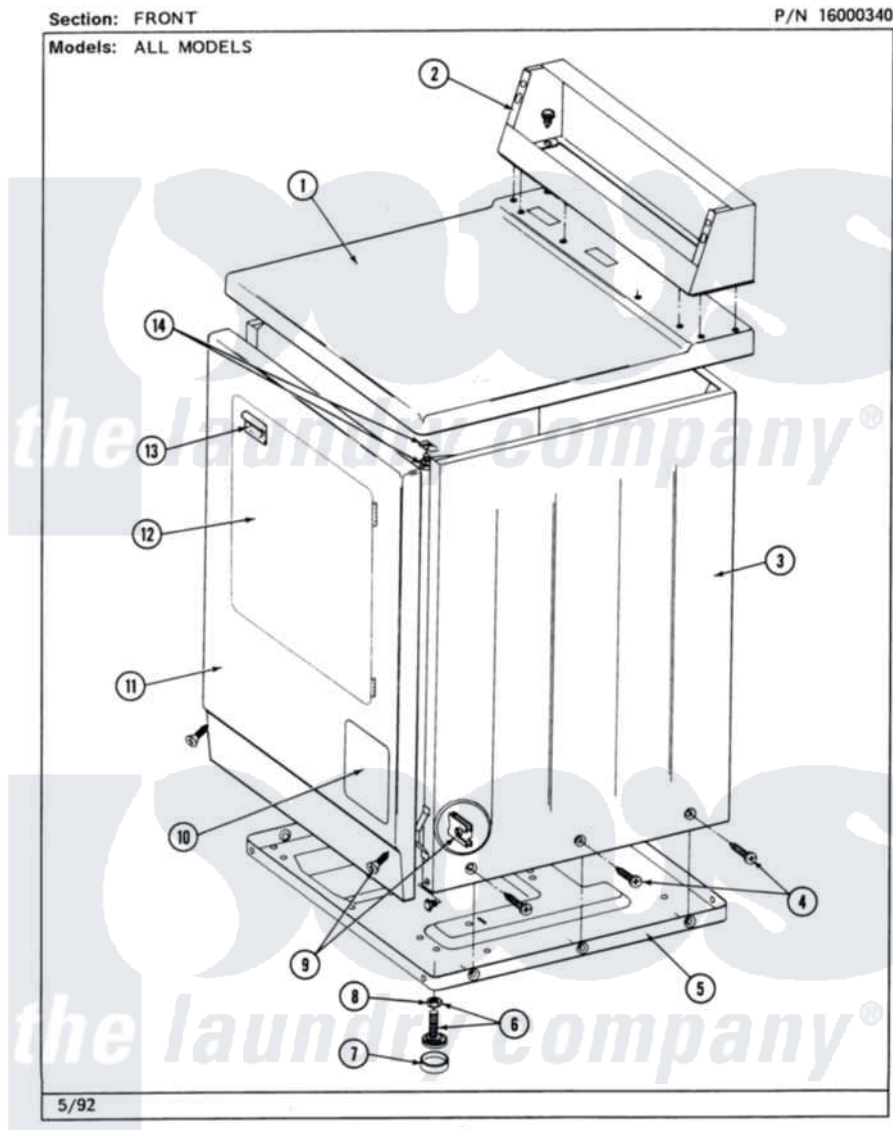

Maytag MDG26MNABW 01 - FRONT

2

Maytag [Residential Maytag MDG26MNABW Dryer Parts](#) Parts Diagram 01 - FRONT
Click on the part number to view part

Item	Original Part Number	Replaced By	Status	Part Description
001	307104			Top Cover Assembly
"	NLA		Not Available	(ALM)
002	212276	W10116760		Screw
"	NLA		Not Available	CONSOLE (WHT)
003	NLA		Not Available	CABINET (WHT)
"	Y310632	1163839		Screw
004	213007			Xfor Cabinet See Cabinet, Back
005	Y303361		Not Available	BASE ASSY. (UPPER & LOWER)
006	Y305086			Adjustable Leg And Nut
007	Y314137			Foot, Rubber
008	Y052740	62739		Nut, Lock
009	204439			Screw And Fstner Assembly
010	NLA		Not Available	ACCESS DOOR (WHT)
011	NLA		Not Available	FRONT PANEL ASSY. (WHT)
012	308061		Not Available	DOOR ASSY. COMPLETE

012	300001	Not Available	(WHT)
"	NLA	Not Available	(ALM)
013	314946		Handle White
"	314972		Handle Door ALM
"	NLA	Not Available	(H. WHEAT)
014	204445		Screw And Fastener Assembly