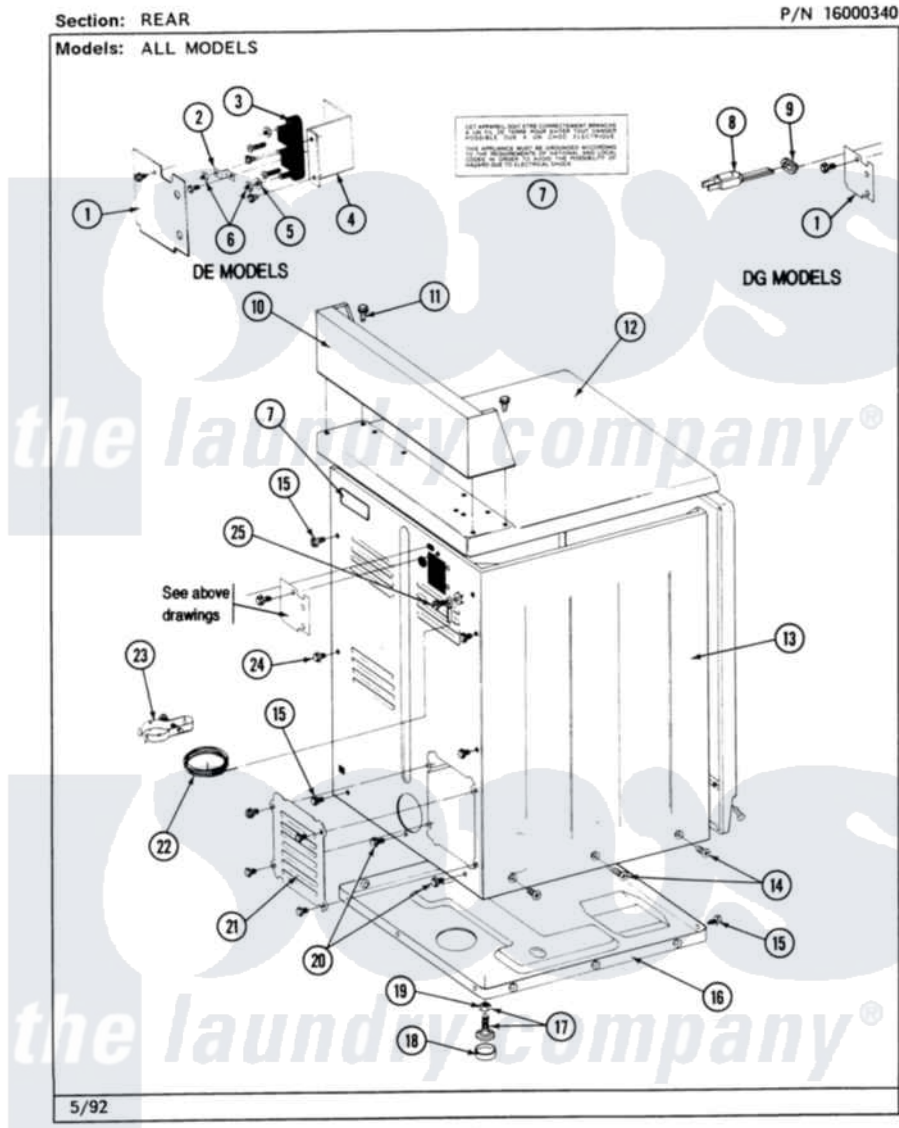

Maytag MDG26MNAGG 02 - REAR VIEW

Maytag Residential Maytag MDG26MNAGG Dryer Parts Parts Diagram 02 - REAR VIEW
 Click on the part number to view part

Item	Original Part Number	Replaced By	Status	Part Description
001	Y313561			Screw---NA
"	Y312905		Not Available	COVER, TERMINAL
002	Y311423	489483		Screw 10-32 X 1/2
"	Y312184			Strap, Grounding
003	400008			Block, Terminal
"	Y312209	W10001200		Screw
004	Y313561			Screw---NA
"	Y310632	1163839		Screw
"	Y312904			Bracket, Terminal Block
005	Y311270			Washer, Terminal Block
006	311484	112432		Nut
007	214519			LABEL, ELECTRICAL INSTR. PART NOT USED-GAS MODELS ONLY
008	NLA		Not Available	POWER CORD 50HZ
009	211881			Grommet, Cord Part Not Used- Gas Models Only

010	NLA		Not Available	CONSOLE (WHT)
011	212276	W10116760		Screw
012	307105		Not Available	COVER, TOP ASSY. (WHT)
"	NLA		Not Available	(ALM)
013	NLA		Not Available	CABINET (WHT)
014	213007			Xfor Cabinet See Cabinet, Back
015	Y313561			Screw---NA
016	Y303361		Not Available	BASE ASSY. (UPPER & LOWER)
017	Y305086			Adjustable Leg And Nut
018	Y314137			Foot, Rubber
019	Y052740	62739		Nut, Lock
020	Y310632	1163839		Screw
021	211294	90767		Screw, 8A X 3/8 HeX Washer Head Tapping
"	Y312951		Not Available	ACCESS COVER, BACK
"	Y313559			Screw
022	311155			Ground Wire And Clamp
023	301548			Clamp, Ground Wire
"	NLA		Not Available	SCREW
024	Y310632	1163839		Screw
025	NLA		Not Available	SCREW & WASHER ASSY.