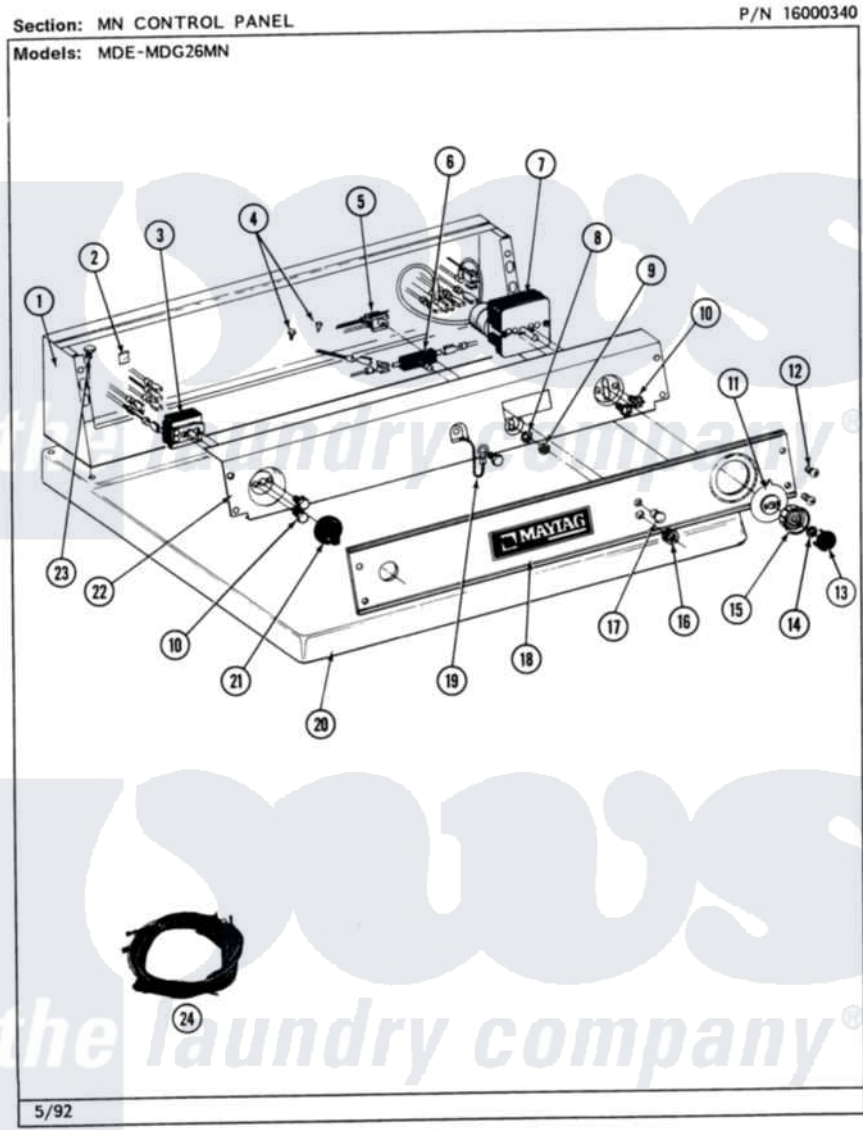

# Maytag MDG26MNAGG 03 - CONTROL PANEL (MN)

10

Maytag [Residential Maytag MDG26MNAGG Dryer Parts](#) Parts Diagram 03 - CONTROL PANEL (MN)  
 Click on the part number to view part

Item	Original Part Number	Replaced By	Status	Part Description
001	NLA		Not Available	CONSOLE (WHT)
002	<a href="#">215003</a>			Fastener, Panel And Bracket
003	307237	<a href="#">W10327105</a>		Switch, Cycle Selection
004	211294	<a href="#">90767</a>		Screw, 8A X 3/8 HeX Washer Head Tapping
"	Y314322	<a href="#">211251</a>		Screw, Transformer
005	NLA		Not Available	PILOT LAMP
006	306940	<a href="#">W10149462</a>		Switch, Push-To-Start
007	<a href="#">Y304585</a>			Timer Motor RPR For 305214 Timer Only
"	<a href="#">Y305758</a>			Timer 240-50
008	<a href="#">312751</a>			Lockwasher, Start Switch
009	Y312706	<a href="#">422617</a>		Nut
010	Y313588	<a href="#">488234</a>		Screw 8-32 X 1/4
011	314725	<a href="#">33001500</a>		Dial, Timer Indicator
012	<a href="#">212277</a>			Screw, No.8 X 1/2 Inch
013	314723	<a href="#">W10133501</a>		Cap, Knob

014	<a href="#">312273</a>		Nut, Control Knob
015	<a href="#">314724</a>		Knob For Timer
016	<a href="#">Y312702</a>		Knurled Nut, Start Switch
017	<a href="#">215564</a>		Lens, Indicator Light
018	314909	<a href="#">33001021</a>	Panel, Control
019	<a href="#">205810</a>		Wire, Ground
"	<a href="#">211252</a>		Screw, Ground Wire
020	<a href="#">307104</a>		Top Cover Assembly
"	NLA	Not Available	(ALM)
021	<a href="#">306938</a>		Knob, Selector Switch
022	NLA	Not Available	BACK UP PLATE (WHT)
023	212276	<a href="#">W10116760</a>	Screw
024	<a href="#">308510</a>		Wire Harness, Main
"	NLA	Not Available	WIRE HARNESS