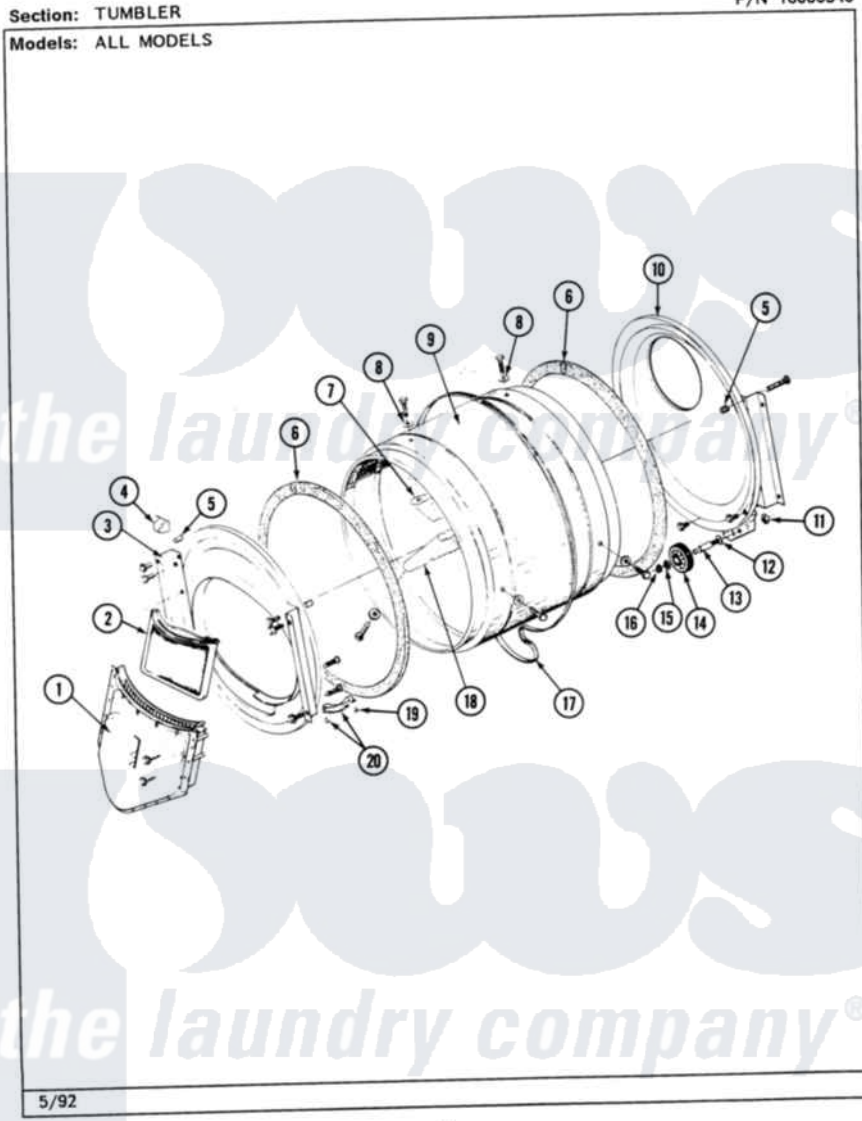

Maytag MDG26MNAGG 05 - TUMBLER

P/N 16000340

26

Maytag [Residential Maytag MDG26MNAGG Dryer Parts](#) Parts Diagram 05 - TUMBLER
Click on the part number to view part

Item	Original Part Number	Replaced By	Status	Part Description
001	Y307112	33001016		Outlet Duct Assembly
"	Y314110	33002917		Screw, No.10-16
002	307108	33002970		Lint Filte
003	307109	33001179		Front, Tumbler
"	Y313561			Screw---NA
"	NLA		Not Available	SCREW
"	Y310632	1163839		Screw
004	Y310376			Clip, Door Switch Harness
005	NLA		Not Available	COVER, THREAD
006	314820			Seal, Tumbler
007	314803	33001012		Baffle
"	Y310759			Screw, Tumbler Baffles
008	314158			Washer, Baffle To Tumbler
009	306663		Not Available	TUMBLER W/BAFFLES
"	314802		Not Available	TUMBLER W/OUT BAFFLES
010	211294	90767		Screw, 8A X 3/8 HeX Washer Head Tapping

"	Y307114	33001178	Back, Tumbler
"	Y308544	33001178	Back, Tumbler
011	312538	33001443	Nut, Hex
012	Y313347	312535	Washer, Vault Mounting Brk.
013	Y312948	6-3129480	Shaft- Tumbler
014	Y303373	12001541	Drum Roller/Washer Assembly--W
015	312535		Washer, Vault Mounting Brk.
016	410233	9703438	Ring-Retrn
017	Y312959		Poly "V" Belt For Tumbler
018	314804	33001004	Baffle, Tall
"	Y310759		Screw, Tumbler Baffles
019	210720		Rivet, Bearing To Tumbler Fmt
020	306508		Tumbler Bearing Kit ---W