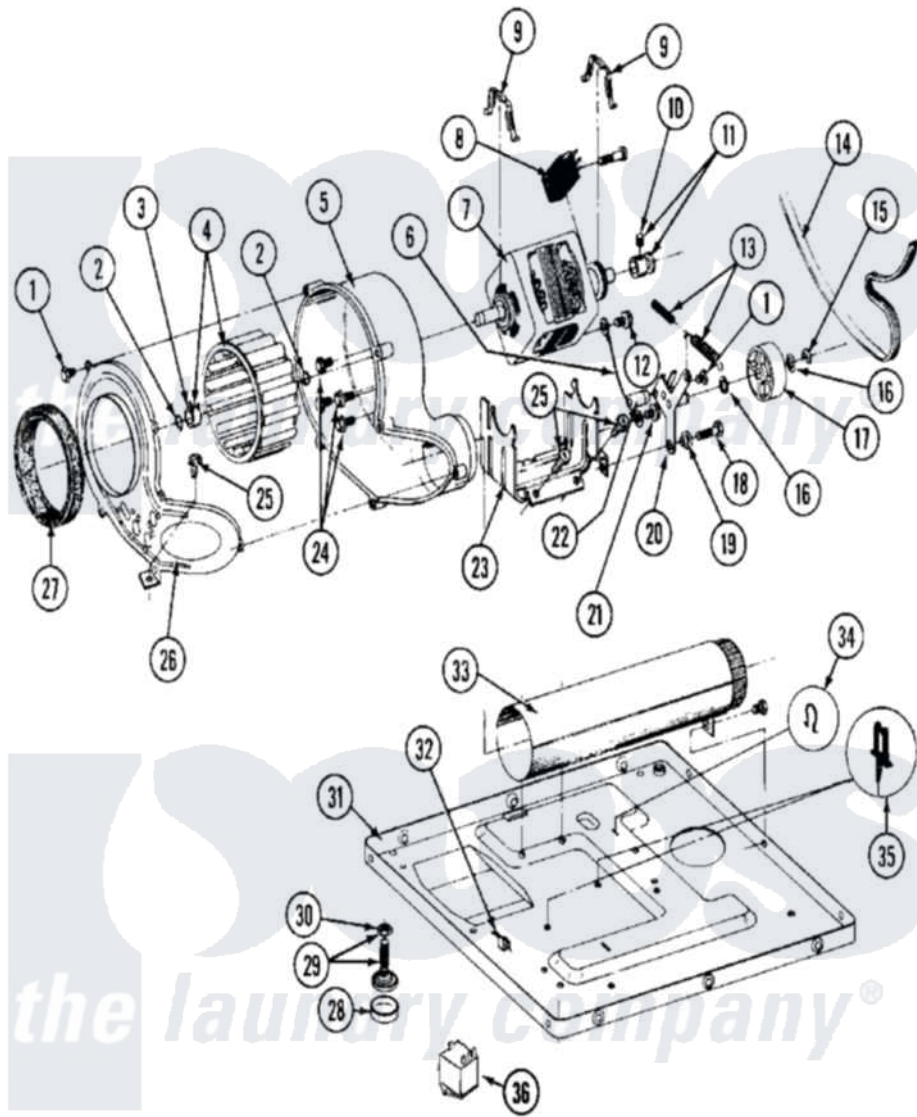

Maytag MDG26MNAGG 06 - MOTOR DRIVE\BLOWER\BASE FRAME

Maytag [Residential Maytag MDG26MNAGG Dryer Parts](#) Parts Diagram 06 - MOTOR DRIVE\BLOWER\BASE FRAME
 Click on the part number to view part

Item	Original Part Number	Replaced By	Status	Part Description
001	Y312961	W10116751		Screw
002	410233	9703438		Ring-Retrn
003	312967			Clamp, Blower Housing
004	Y303836			Blower Wheel Assembly And Clamp
005	Y312893			Housing, Blower
006	901220			Ground Wire
007	Y304656		Not Available	MOTOR (240V 50HZ)
008	NLA		Not Available	PART NOT USED
"	Y303877		Not Available	SWITCH, MOTOR EXTERNAL START No.303358-2, No.303358-4, 303358-7
"	Y303879			Switch, Motor External Start
009	Y015825			Clip, Motor To Motor Support
010	Y053241			Set Screw, Motor Pulley
011	305186			Pulley, Motor
012	910343	488234		Screw 8-32 X 1/4

013	Y303945		IDLER SPRING ASSY. W/PLUG
014	Y312959		Poly "V" Belt For Tumbler
015	312958	354987	Ring, Retaining
016	Y312527		Washer, Idler Shaft
017	Y303705	6-3037050	Pulley- ID
018	Y014874		Screw, Idler Arm And Sleeve
019	Y312894	315772	Sleeve, Idler Arm
020	Y303363	6-3033630	Idler Arm
021	211294	90767	Screw, 8A X 3/8 HeX Washer Head Tapping
022	Y313582	W10116756	Spacer
023	NLA	Not Available	SUPPORT, MOTOR
024	Y310632	1163839	Screw
025	Y313561		Screw----NA
026	314778	Not Available	COVER, BLOWER HOUSING
027	Y312901		Seal, Housing Cover
028	210684		Foot, Adjustable Leg
029	Y302699	22003428	Leg, Adjustable
030	210385		Lock Nut For Adjustable Leg
031	Y303361	Not Available	BASE ASSY. (UPPER & LOWER)
032	Y310376		Clip, Door Switch Harness
033	Y303442		EXHAUST DUCT ASSEMBLY
034	410490		Spring, Retainer Wire Harness
035	Y313262	W10116752	Retainer-
036	306199		Relay, Heater