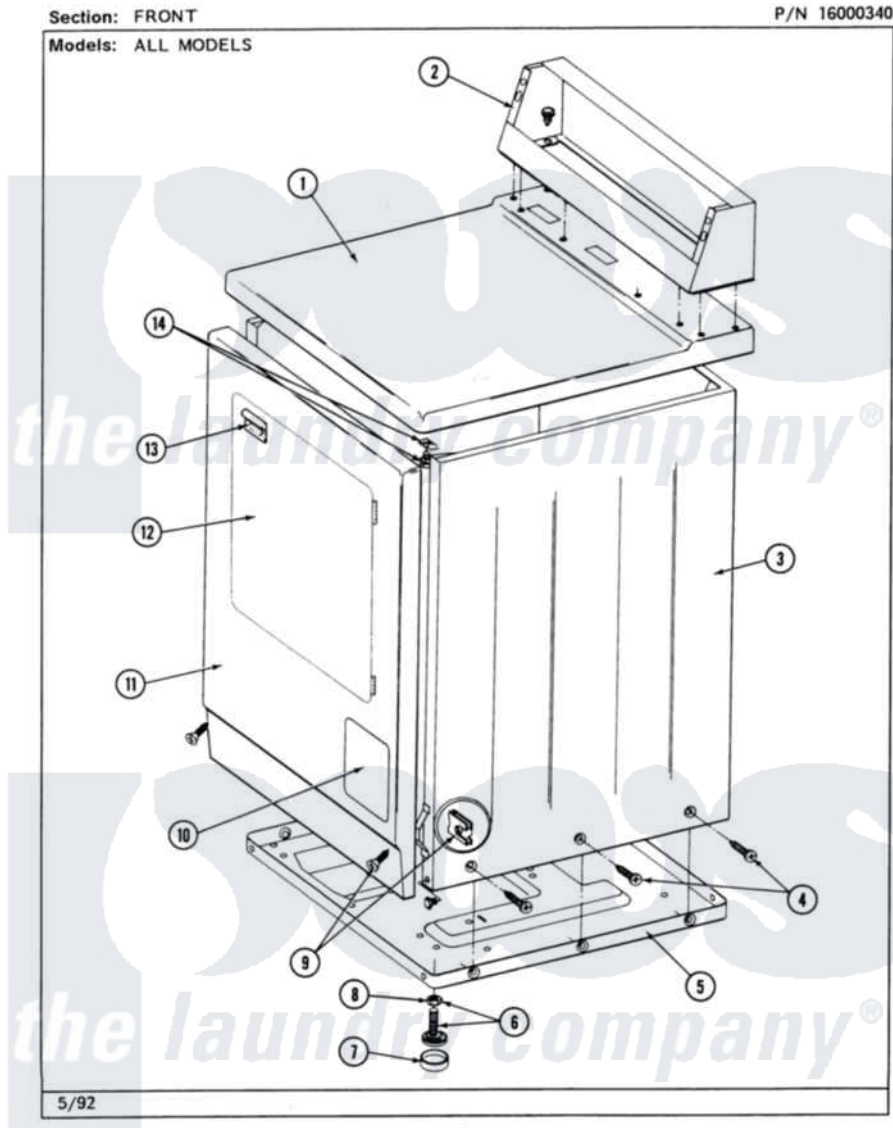

# Maytag MDG26MNAGL 01 - FRONT VIEW

2

Maytag [Residential Maytag MDG26MNAGL Dryer Parts](#) Parts Diagram 01 - FRONT VIEW  
Click on the part number to view part

Item	Original Part Number	Replaced By	Status	Part Description
001	<a href="#">307104</a>			Top Cover Assembly
"	NLA		Not Available	(ALM)
002	212276	<a href="#">W10116760</a>		Screw
"	NLA		Not Available	CONSOLE (WHT)
003	NLA		Not Available	CABINET (WHT)
"	Y310632	<a href="#">1163839</a>		Screw
004	<a href="#">213007</a>			Xfor Cabinet See Cabinet, Back
005	Y303361		Not Available	BASE ASSY. (UPPER & LOWER)
006	<a href="#">Y305086</a>			Adjustable Leg And Nut
007	<a href="#">Y314137</a>			Foot, Rubber
008	Y052740	<a href="#">62739</a>		Nut, Lock
009	<a href="#">204439</a>			Screw And Fstner Assembly
010	NLA		Not Available	ACCESS DOOR (WHT)
011	NLA		Not Available	FRONT PANEL ASSY. (WHT)
012	308061		Not Available	DOOR ASSY. COMPLETE

012	300001	Not Available	(WHT)
"	NLA	Not Available	(ALM)
013	<a href="#">314946</a>		Handle White
"	<a href="#">314972</a>		Handle Door ALM
"	NLA	Not Available	(H. WHEAT)
014	<a href="#">204445</a>		Screw And Fastener Assembly