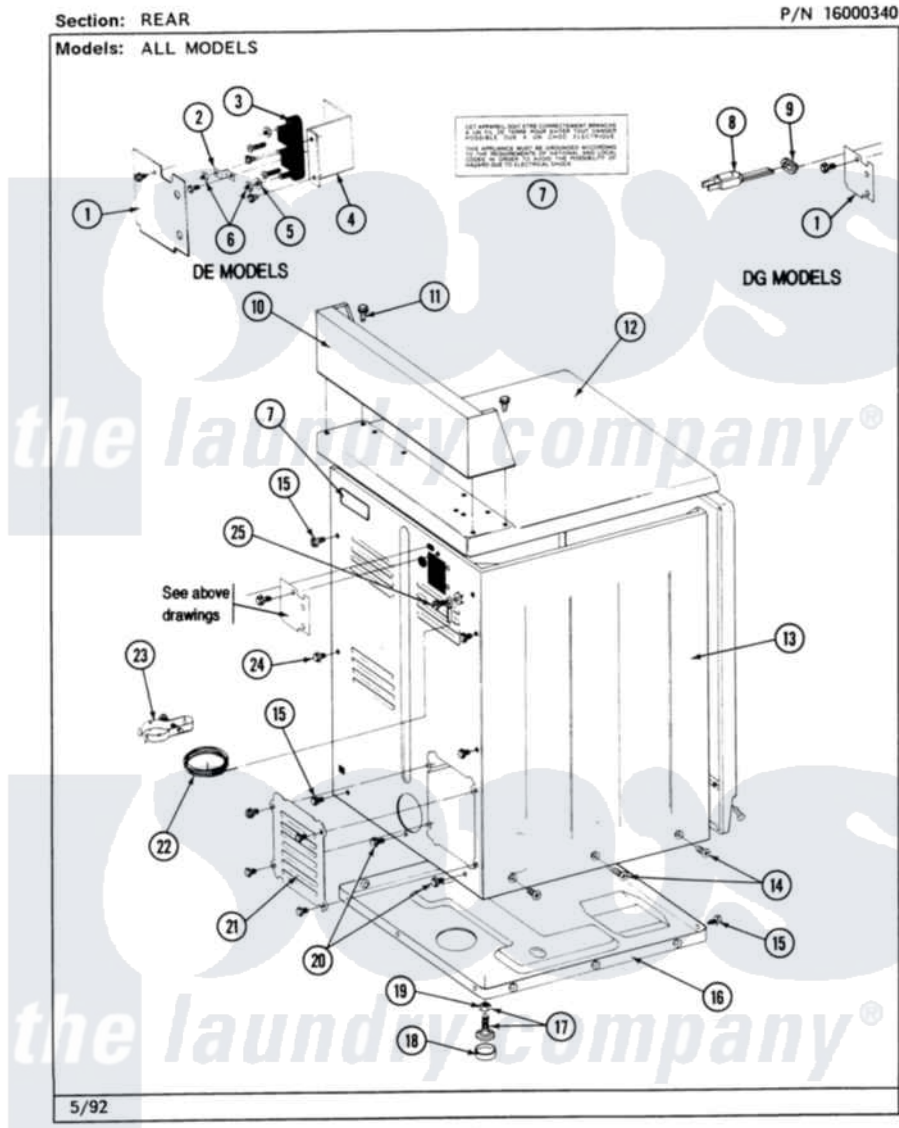

# Maytag MDG26MNAGL 02 - REAR VIEW

4

Maytag Residential Maytag MDG26MNAGL Dryer Parts Parts Diagram 02 - REAR VIEW  
Click on the part number to view part

Item	Original Part Number	Replaced By	Status	Part Description
001	<a href="#">Y313561</a>			Screw---NA
"	Y312905		Not Available	COVER, TERMINAL
002	Y311423	<a href="#">489483</a>		Screw 10-32 X 1/2
"	<a href="#">Y312184</a>			Strap, Grounding
003	<a href="#">400008</a>			Block, Terminal
"	Y312209	<a href="#">W10001200</a>		Screw
004	<a href="#">Y313561</a>			Screw---NA
"	Y310632	<a href="#">1163839</a>		Screw
"	<a href="#">Y312904</a>			Bracket, Terminal Block
005	<a href="#">Y311270</a>			Washer, Terminal Block
006	311484	<a href="#">112432</a>		Nut
007	214519			LABEL, ELECTRICAL INSTR. PART NOT USED-GAS MODELS ONLY
008	NLA		Not Available	POWER CORD 50HZ
009	<a href="#">211881</a>			Grommet, Cord Part Not Used- Gas Models Only

010	NLA		Not Available	CONSOLE (WHT)
011	212276	<a href="#">W10116760</a>		Screw
012	307105		Not Available	COVER, TOP ASSY. (WHT)
"	NLA		Not Available	(ALM)
013	NLA		Not Available	CABINET (WHT)
014	<a href="#">213007</a>			Xfor Cabinet See Cabinet, Back
015	<a href="#">Y313561</a>			Screw---NA
016	Y303361		Not Available	BASE ASSY. (UPPER & LOWER)
017	<a href="#">Y305086</a>			Adjustable Leg And Nut
018	<a href="#">Y314137</a>			Foot, Rubber
019	Y052740	<a href="#">62739</a>		Nut, Lock
020	Y310632	<a href="#">1163839</a>		Screw
021	211294	<a href="#">90767</a>		Screw, 8A X 3/8 HeX Washer Head Tapping
"	Y312951		Not Available	ACCESS COVER, BACK
"	<a href="#">Y313559</a>			Screw
022	<a href="#">311155</a>			Ground Wire And Clamp
023	<a href="#">301548</a>			Clamp, Ground Wire
"	NLA		Not Available	SCREW
024	Y310632	<a href="#">1163839</a>		Screw
025	NLA		Not Available	SCREW & WASHER ASSY.